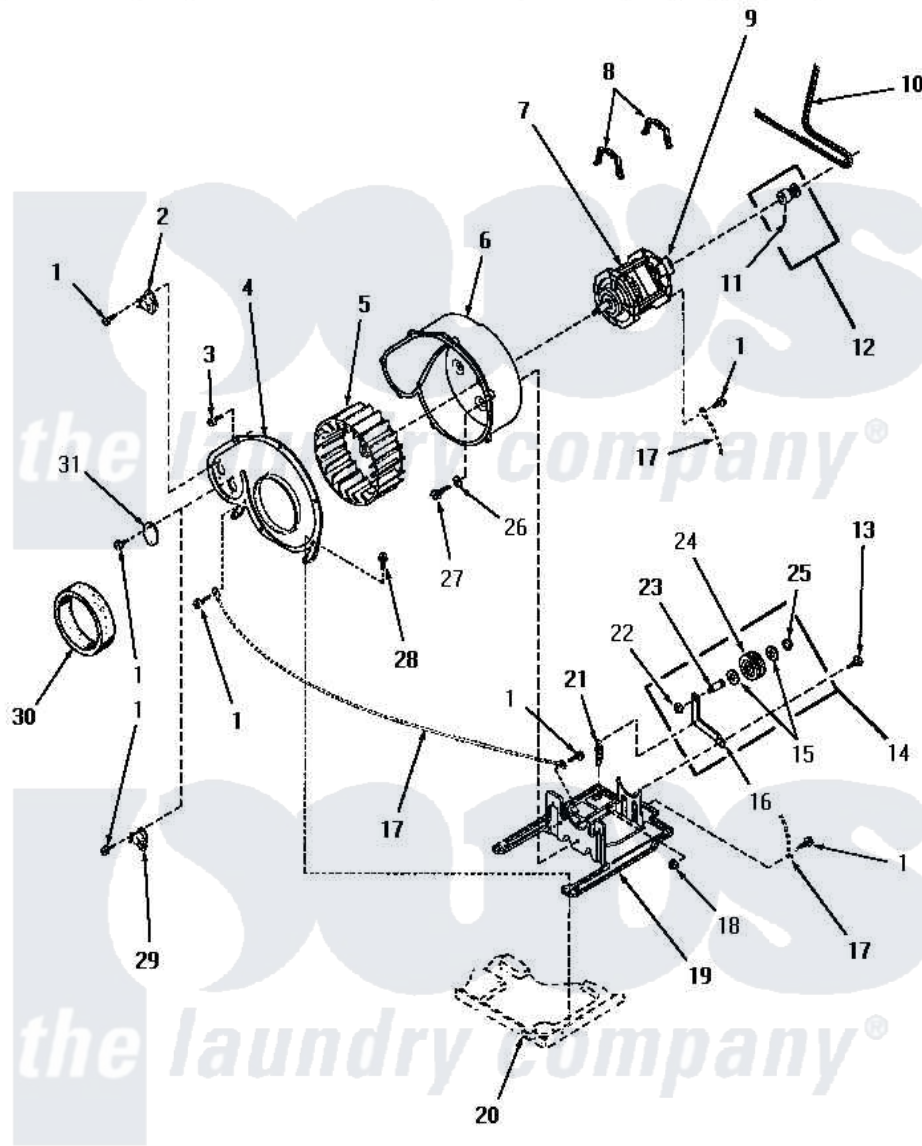

# Amana HE7230 09 - MOTOR, EXHAUST FAN & BELT

## MOTOR, EXHAUST FAN AND BELT

Amana [Residential Amana HE7230 Dryer Parts](#) Parts Diagram 09 - MOTOR, EXHAUST FAN & BELT  
 Click on the part number to view part

Item	Original Part Number	Replaced By	Status	Part Description
1	23222	<a href="#">3177991</a>		Screw
2	<a href="#">56410</a>			Thermostat
3	23962	<a href="#">W10116760</a>		Screw
4	56059		Not Available	EXHAUST FAN IMPELLER
5	56000	<a href="#">510139P</a>		Assembly Blower Fan Package
6	<a href="#">56020</a>			Housing, Blower
7	56075	<a href="#">915P3</a>		Motor-Drive
"	Y58044	<a href="#">915P3</a>		Motor-Drive
8	Y58047	<a href="#">660658</a>		Clamp, Motor Mounting 343481 685441
9	53249		Not Available	SWITCH
"	53226		Not Available	SWITCH,MOTOR
10	56095	<a href="#">56095P</a>		Belt Cylinder Package
11	52906		Not Available	SETSCREW
12	56133	<a href="#">56062P</a>		Kit-Motor
13	<a href="#">52567</a>			Bolt, Shoulder

"	56587		Not Available	SCREW, 1/4-20 HEX HD SH
14	Y56170	<a href="#">56170P</a>		Assembly- Idle
15	<a href="#">52549</a>			Washer, 501 ID X3/4 Odx
16	56057		Not Available	LEVER, IDLER
17	Y00000000		Not Available	SEE NOTE GROUND WIRE, GREEN
18	52566	<a href="#">27001225</a>		Nut, Jam Mid Lock 1/4-20
19	Y58045	<a href="#">503613</a>		Mount, Motor
20	Y00000000		Not Available	SEE NOTE BASE
21	<a href="#">56076</a>			Spring, Idler
22	56156	<a href="#">358160</a>		Nut
23	<a href="#">56461</a>			Shaft
24	<a href="#">Y54414</a>			Assembly, Wheel And Bearing
25	<a href="#">23748</a>			Ring, Retaining
26	20492	<a href="#">M0270504</a>		Washer
27	56264	<a href="#">27001200</a>		Screw
28	25723	<a href="#">27001200</a>		Screw
29	56471		Not Available	THERMOSTAT
"	56081	<a href="#">56081LAL</a>		Ridig Door Stop
30	56065		Not Available	SEAL