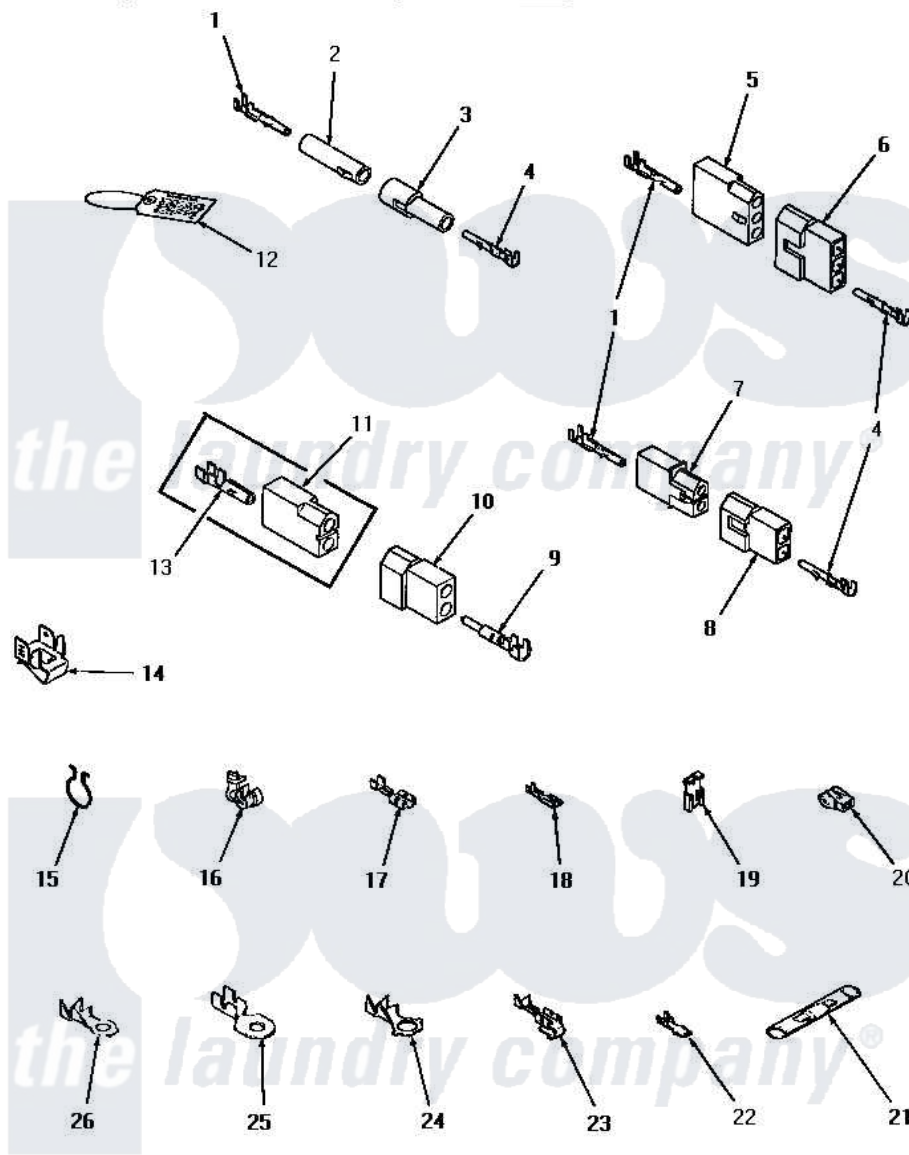

Amana HE7230 10 - POWER CORD & TERMINALS

POWER CORD AND TERMINALS

Amana [Residential Amana HE7230 Dryer Parts](#) Parts Diagram 10 - POWER CORD & TERMINALS
 Click on the part number to view part

Item	Original Part Number	Replaced By	Status	Part Description
1	Y00117	5011-XX		093 Female Socket
2	26301			Receptacle, Molex
3	26302		Not Available	PLUG,1 CIRCUIT
4	Y00116			Terminal, Pin-Male
5	23039	697780		Receptacle,
6	23040			Plug-3 Circuit
7	56451			Receptacle, 2 Circuit
8	56448			Terminal Block Plug
9	Y00127			Terminal, Pin-1/8 Male
10	56266			Plug
11	56265			Receptacle, 2 Circuit
12	25235	48301		Hose
13	00130			Terminal, Pin-1/8 Femal
14	Y00161	B5733302		Clip, Ground
15	51291			Clip, Wire
16	21903	211881		Grommet, Cord Part Not Used- Gas Models Only

17	Y00119	Not Available	SPADE TERMINAL(18 GAUGE) (1/4 INCH-(1) 18 GAUGE WIRE)
18	00112		Terminal, Spade-3/16 Fe
19	Y00120		Terminal, Flag-1/4 Fema
20	70210	Not Available	INSULATOR,BLUE
21	21091	Not Available	CONNECTOR TWO 1/4 INCH MALE
22	Y00139	Y00138	Male Tab Terminal 18 Gauge Wire)
23	Y00114		Spade Terminal
24	Y00113	Not Available	TERMINAL,RING-1/4 STUD
25	Y00111		Ring Terminal No.10 No.10 18 Gauge Wires Or
26	00110		No.10 18 Gauge Wire