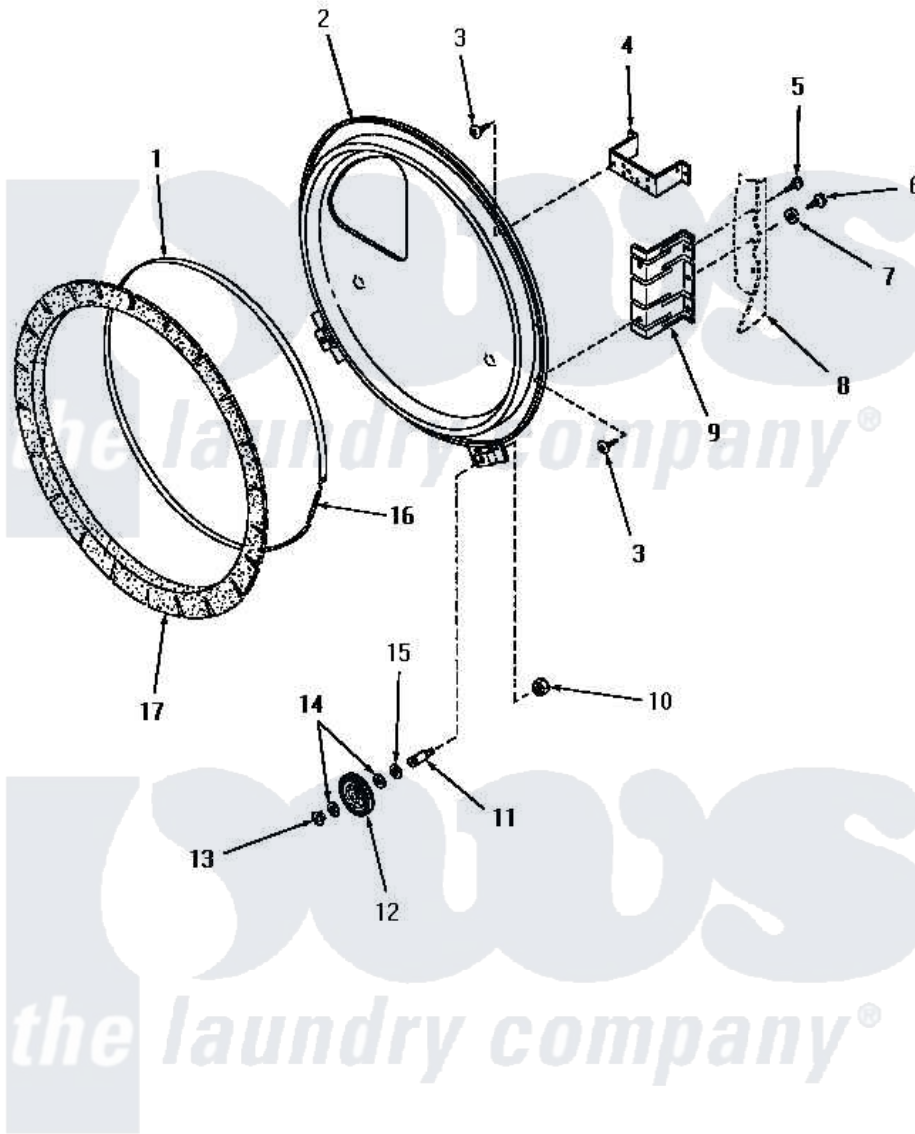

Amana HE7230 11 - REAR BLKHD, FELT SEAL & CYLINDER ROLLER

REAR BULKHEAD, FELT SEAL AND CYLINDER ROLLER

Amana [Residential Amana HE7230 Dryer Parts](#) Parts Diagram 11 - REAR BLKHD, FELT SEAL & CYLINDER ROLLER
 Click on the part number to view part

Item	Original Part Number	Replaced By	Status	Part Description
1	Y56090		Not Available	SEAL STRAP
2	56540		Not Available	ASSY,REAR BULKHEAD
3	56078	M400664		SCrew Tap Trs Cr Rec 1016AB
4	56048	60823P		Bracket, Terminal Block
5	25723	27001200		Screw
6	52909			Screw, 10B-16 X 1/2 HeX
7	51474		Not Available	WASHER, 13/64IDX1/2ODX.
8	Y00000000		Not Available	SEE NOTE CABINET
9	56055		Not Available	BRACKET,BULKHEAD-REAR
10	56156	358160		Nut
11	56461			Shaft
12	56457	62649P		Roller- CY
13	23748			Ring, Retaining
14	52549			Washer, 501 ID X3/4 Odx
15	23886		Not Available	WASHER,.578IDX1.25ODX1
16	52310			Spring