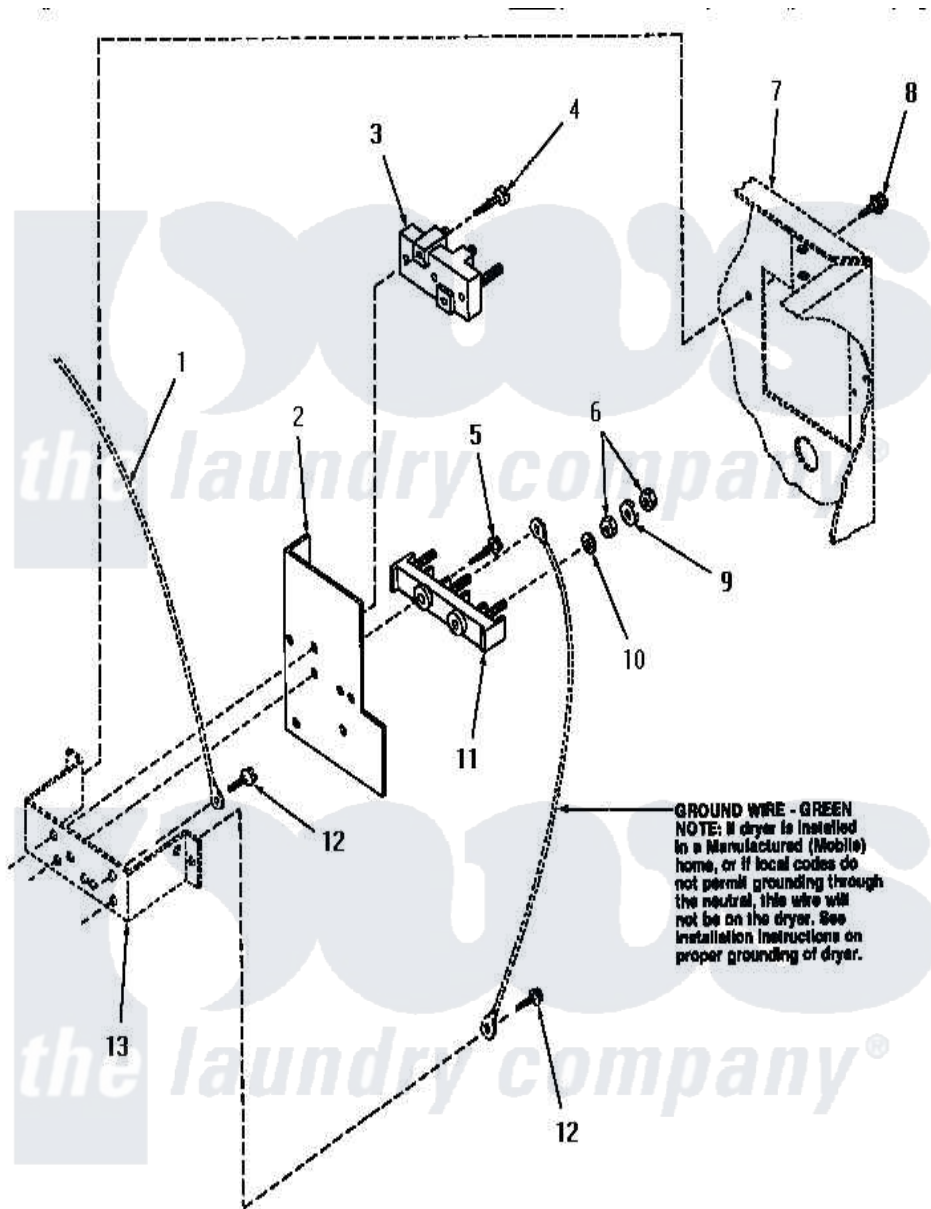

# Amana HE7230 12 - TERMINAL BLOCK

Amana [Residential Amana HE7230 Dryer Parts](#) Parts Diagram 12 - TERMINAL BLOCK  
 Click on the part number to view part

Item	Original Part Number	Replaced By	Status	Part Description
1	Y00000000		Not Available	SEE NOTE GROUND WIRE, GREEN
2	<a href="#">56087</a>			Shield, Terminal Block
3	50854	<a href="#">33001244</a>		Block, Terminal
4	Q6535		Not Available	SCREW, 10B-16 X 3/4 ROU
5	56131		Not Available	SCREW, 10BT X 1 TAPPING
6	Q6163		Not Available	NUT
7	Y00000000		Not Available	SEE NOTE CABINET
8	25723	<a href="#">27001200</a>		Screw
9	51474		Not Available	WASHER, 13/64IDX1/2ODX.
10	56552		Not Available	LOCKWASHER
11	58555		Not Available	TERMINAL BLOCK
12	51784		Not Available	SCREW, 10B-16 X 1/2 HEX
13	Y00000000		Not Available	SEE NOTE TERMINAL BLOCK BRACKET