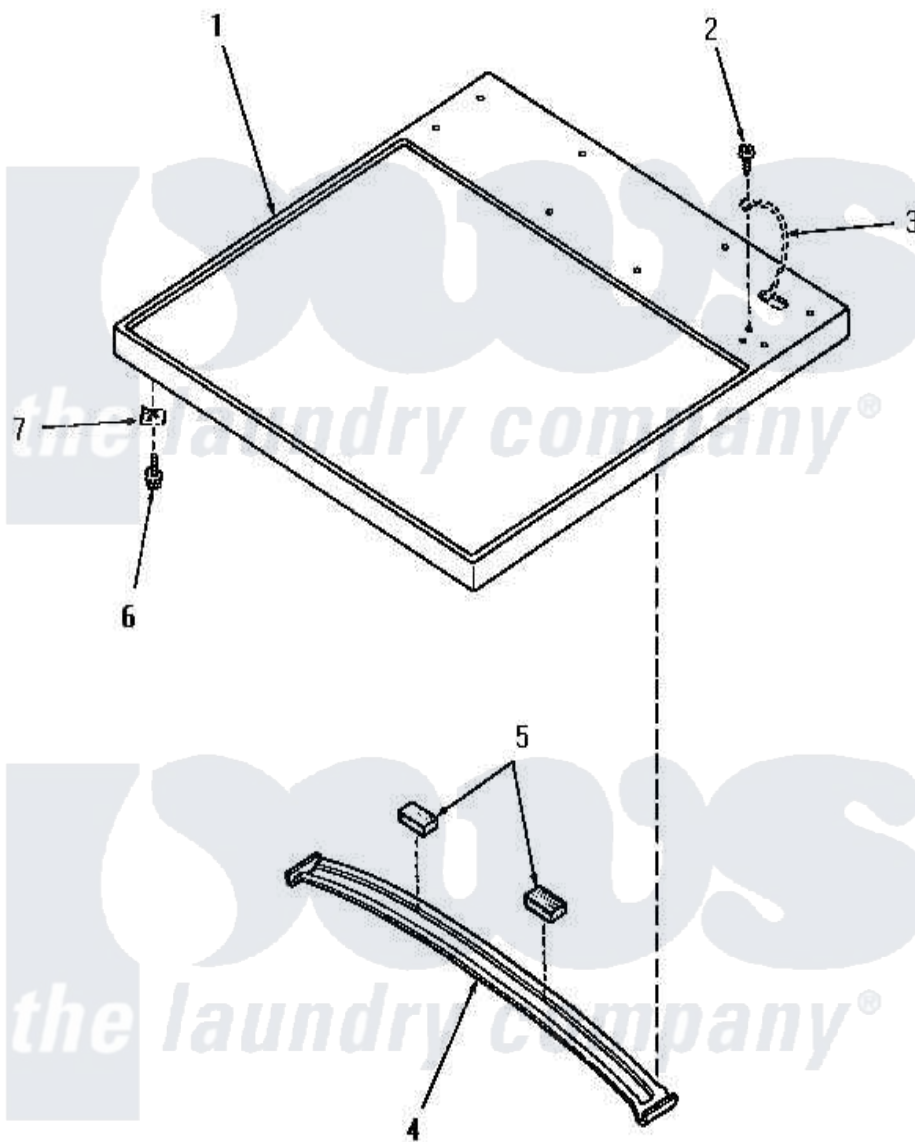

Amana HE9250 01 - CABINET TOP

Amana [Residential Amana HE9250 Washer Parts](#) Parts Diagram 01 - CABINET TOP
 Click on the part number to view part

Item	Original Part Number	Replaced By	Status	Part Description
1	56099W		Not Available	CABINET TOP, WHITE
"	56099L		Not Available	CABINET TOP, ALMOND
"	56099K		Not Available	CABINET TOP, COFFEE
"	56099H		Not Available	CABINET TOP, HARVEST GOLD
"	56099A		Not Available	CABINET TOP, AVOCADO
2	51784		Not Available	SCREW, 10B-16 X 1/2 HEX
3	Y00000000		Not Available	SEE NOTE GROUND WIRE, GREEN
4	56213		Not Available	TOP BRACE
5	56968		Not Available	PAD, FELT-ADHESIVE BACK
6	23008			Screw, 10-24 X 3/4 Sems
7	20249	36020		Nut-10-24