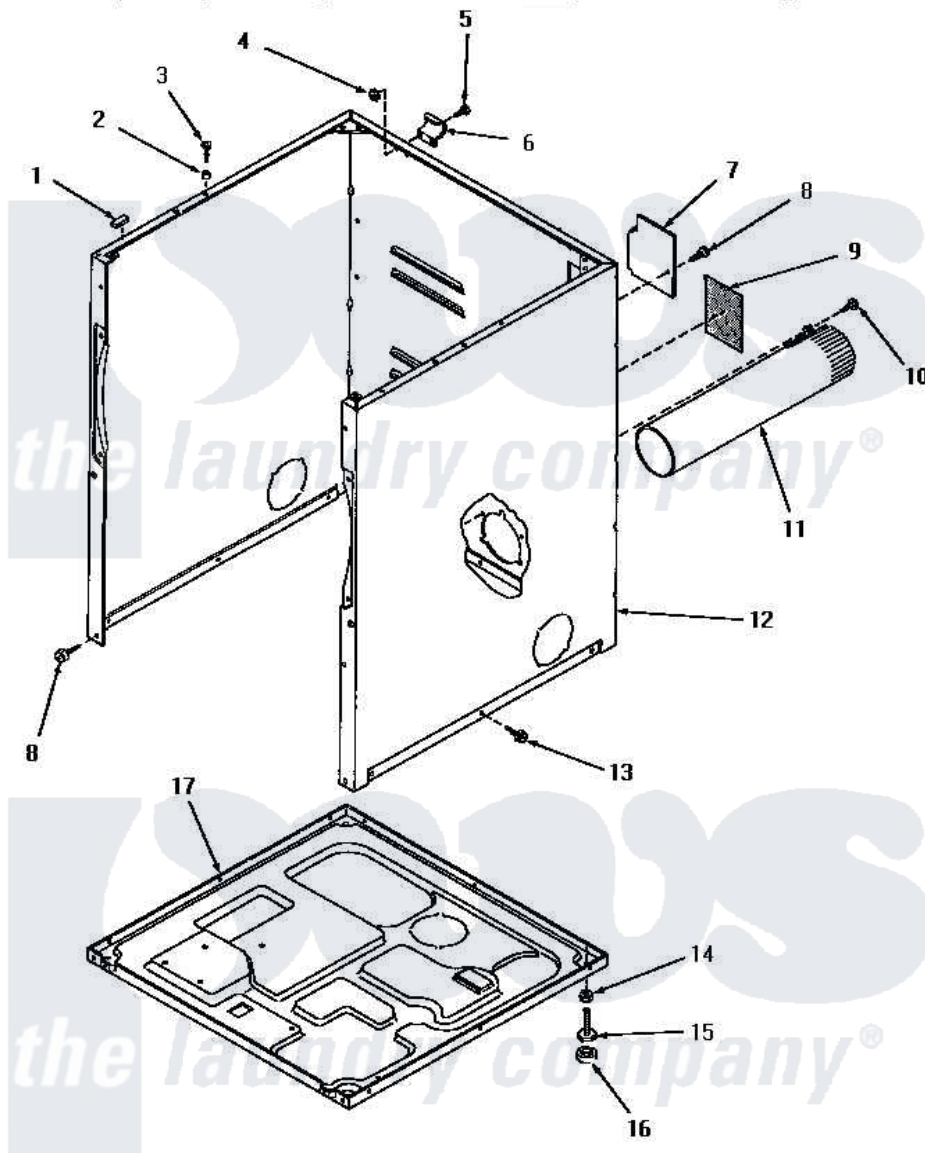

Amana HE9250 02 - CABINET, EXHAUST DUCT & BASE

CABINET, EXHAUST DUCT AND BASE

Amana [Residential Amana HE9250 Washer Parts](#) Parts Diagram 02 - CABINET, EXHAUST DUCT & BASE
 Click on the part number to view part

Item	Original Part Number	Replaced By	Status	Part Description
1	Y56128			Pad, Bumper
2	56079	505187		Locator, Panel
3	56086	Y014874		Screw, Idler Arm And Sleeve
4	23951	M0282009		Nut
5	25723	27001200		Screw
"	Y90576		Not Available	HEX HEAD SCREW
6	56043		Not Available	HINGE, TOP
7	56044	60821		Access Cover
8	25723	27001200		Screw
9	Y0056941		Not Available	AIR DIFFUSER
10	25724		Not Available	HEX HEAD SCREW
11	56118		Not Available	ASSY, EXHAUST DUCT
12	57070A		Not Available	CABINET, AVOCADO
"	57070H		Not Available	ASSY, DRYER CABINET
"	57070K		Not Available	CABINET, COFFEE
"	57070L		Not Available	CABINET, ALMOND

"	57070W		Not Available	CABINET, WHITE
13	51784		Not Available	SCREW, 10B-16 X 1/2 HEX
14	20274	62739		Nut, Lock
15	Y52696	Y305086		Adjustable Leg And Nut
16	70282	Y314137		Foot, Rubber
17	56074			Base