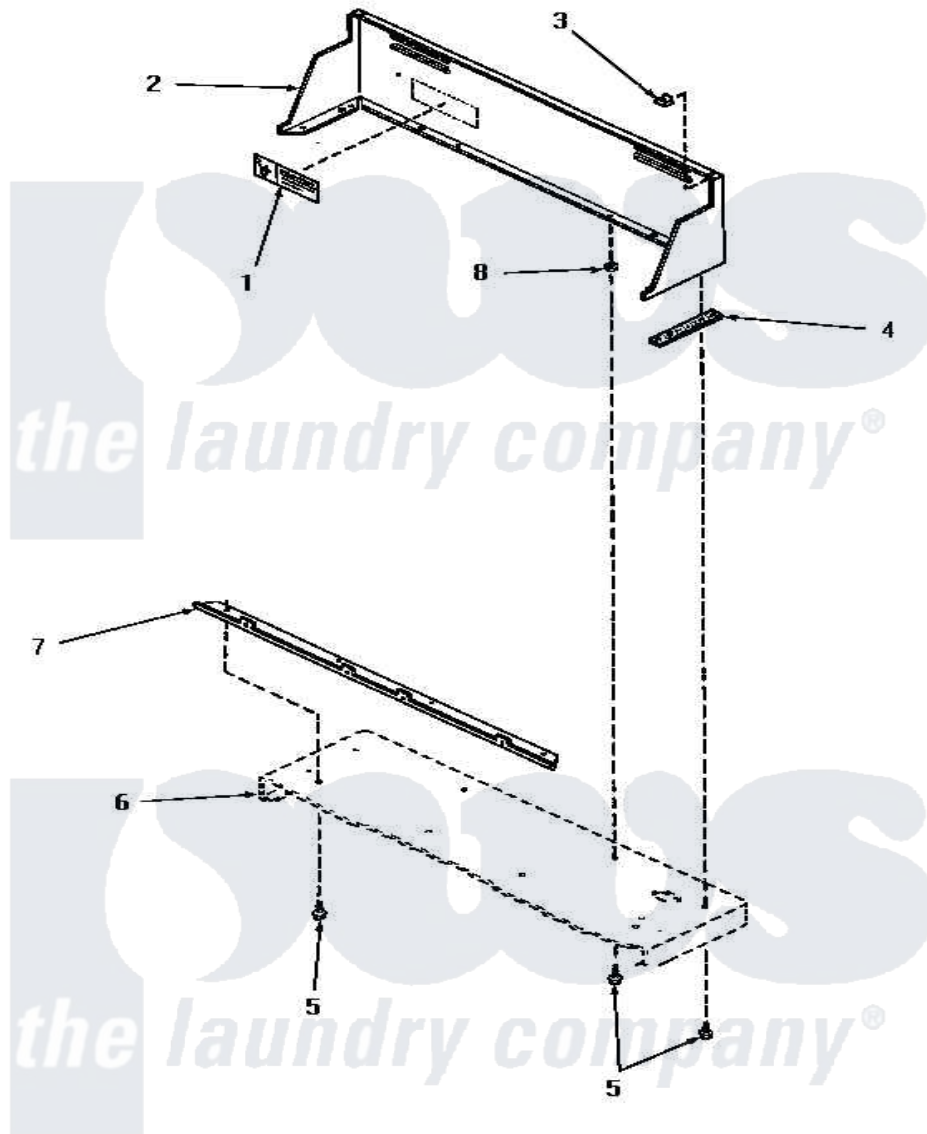

Amana HE9250 03 - CONTROL HOOD

CONTROL HOOD

Amana [Residential Amana HE9250 Washer Parts](#) Parts Diagram 03 - CONTROL HOOD

[Click on the part number to view part](#)

Item	Original Part Number	Replaced By	Status	Part Description
1	24903		Not Available	STICKER,DISCONNECT POW
2	56014W		Not Available	CONTROL HOOD, WHITE
"	56014L		Not Available	CONTROL HOOD, ALMOND
"	56014K		Not Available	CONTROL HOOD, COFFEE
"	56014H		Not Available	CONTROL HOOD, HARVEST GOLD
"	56014A		Not Available	CONTROL HOOD, AVOCADO
3	24522			Nut, Speed-8ab-18 C1995
4	23028		Not Available	GASKET,CONTROL BOX END
5	55985	W10116760		Screw
6	Y00000000		Not Available	SEE NOTE CABINET TOP
7	56070		Not Available	ANGLE,MOUNTING-CONTROL
8	23425		Not Available	WASHER,7/32IDX7/16ODX.