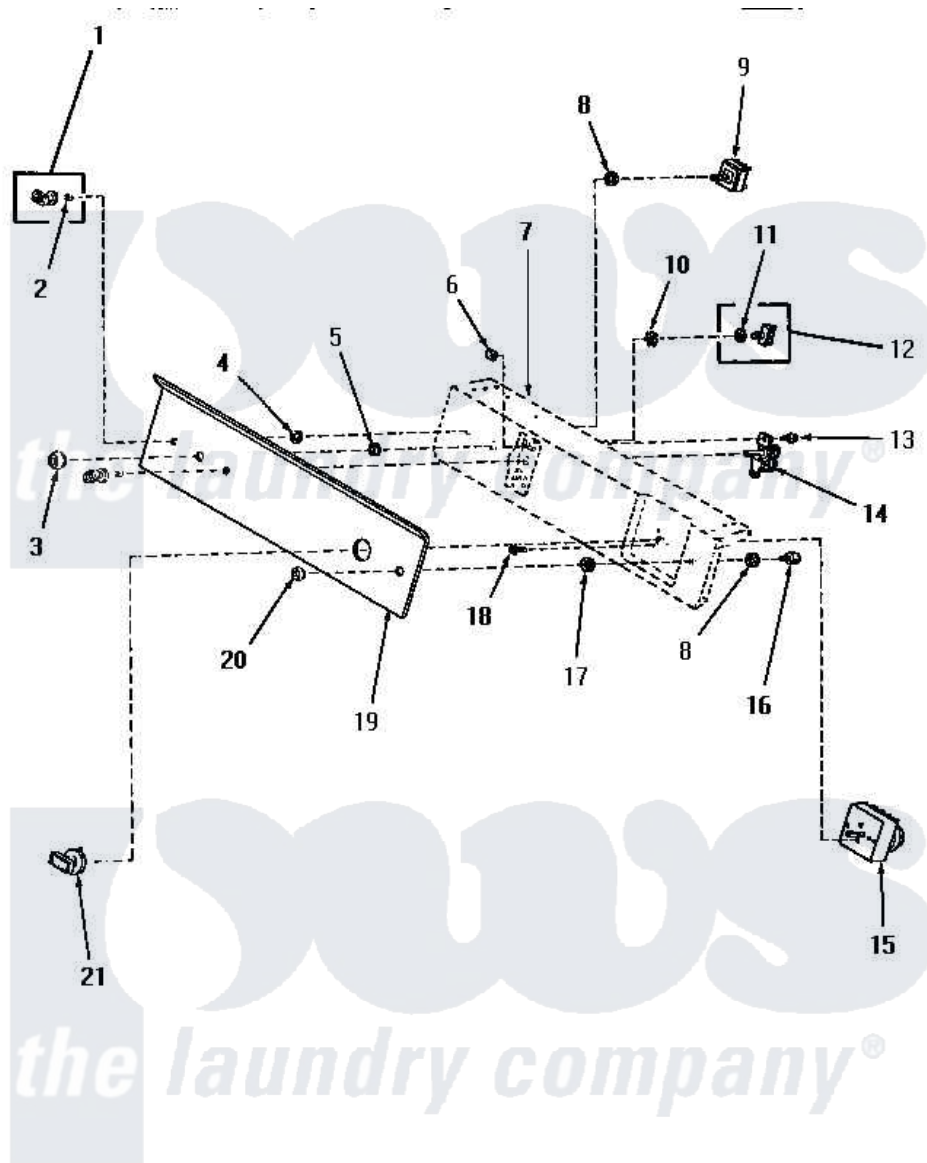

# Amana HE9250 04 - CONTROL PANEL & CONTROLS

## CONTROL PANEL AND CONTROLS

Amana [Residential Amana HE9250 Washer Parts](#) Parts Diagram 04 - CONTROL PANEL & CONTROLS

[Click on the part number to view part](#)

Item	Original Part Number	Replaced By	Status	Part Description
1	27379		Not Available	ASSY,KNOB-SWITCH
2	10519		Not Available	RETAINER
3	23130		Not Available	SWITCH COLLAR
4	24391		Not Available	KNURLED NUT
5	23406		Not Available	KNURLED NUT
6	<a href="#">24522</a>			Nut, Speed-8ab-18 C1995
7	Y00000000		Not Available	SEE NOTE PANEL SUPPORT PLATE
8	<a href="#">91176</a>			Lockwasher, 3/8 Intshkp
9	52623	<a href="#">58032</a>		Switch
10	25820		Not Available	LOCKWASHER,1/2 INT SHK
11	<a href="#">52947</a>			Nut, Hex 15/32-32
12	55878	<a href="#">55882P</a>		Assembly- Switch
13	55985	<a href="#">W10116760</a>		Screw
14	53516		Not Available	BUZZER
15	56260		Not Available	TIMER
16	<a href="#">23401</a>			Switch

17	23400	Not Available	FERRULE
18	<a href="#">70212</a>		Screw, 8-32 X 5/32 RD H
19	56495	Not Available	CONTROL PANEL
20	23399	Not Available	SWITCH COLLAR
21	56508	Not Available	ASSY,KNOB-TIMER