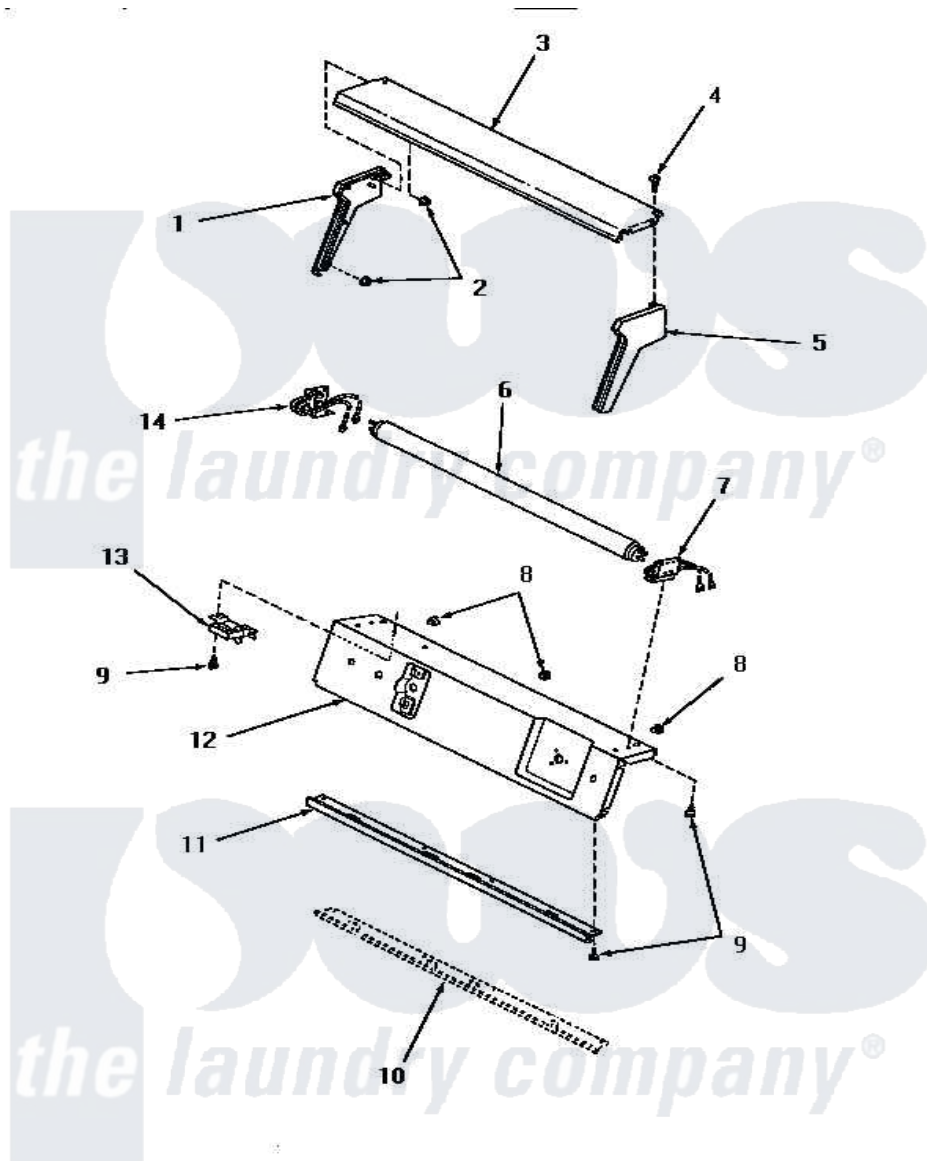

Amana HE9250 05 - CTRL HOOD TOP, ENDS, PANEL SUPPORT PLATE

CONTROL HOOD TOP, ENDS, PANEL SUPPORT PLATE AND FLUORESCENT TUBE

Amana [Residential Amana HE9250 Washer Parts](#) Parts Diagram 05 - CTRL HOOD TOP, ENDS, PANEL SUPPORT PLATE

Click on the part number to view part

Item	Original Part Number	Replaced By	Status	Part Description
1	25190	25190SPQ		Hood End
2	25126	5303284616		Clip
3	0056123		Not Available	CONTROL PANEL FRAME ASSY.
4	25232		Not Available	SCREW, 8AB-18X7/8 OVAL
5	25189		Not Available	CONTROL HOOD END, RIGHT
6	24442		Not Available	No Longer Available
7	23397		Not Available	FLUORESCENT TUBE HOLDER, RIGHT
8	21176			Bumper
9	55985	W10116760		Screw
10	Y00000000		Not Available	SEE NOTE PANEL SUPPORT BRACKET
11	Y0056122		Not Available	TRIM, REAR
12	Y0056134	Y07491203		IGNITOR- G
13	21975		Not Available	BALLAST