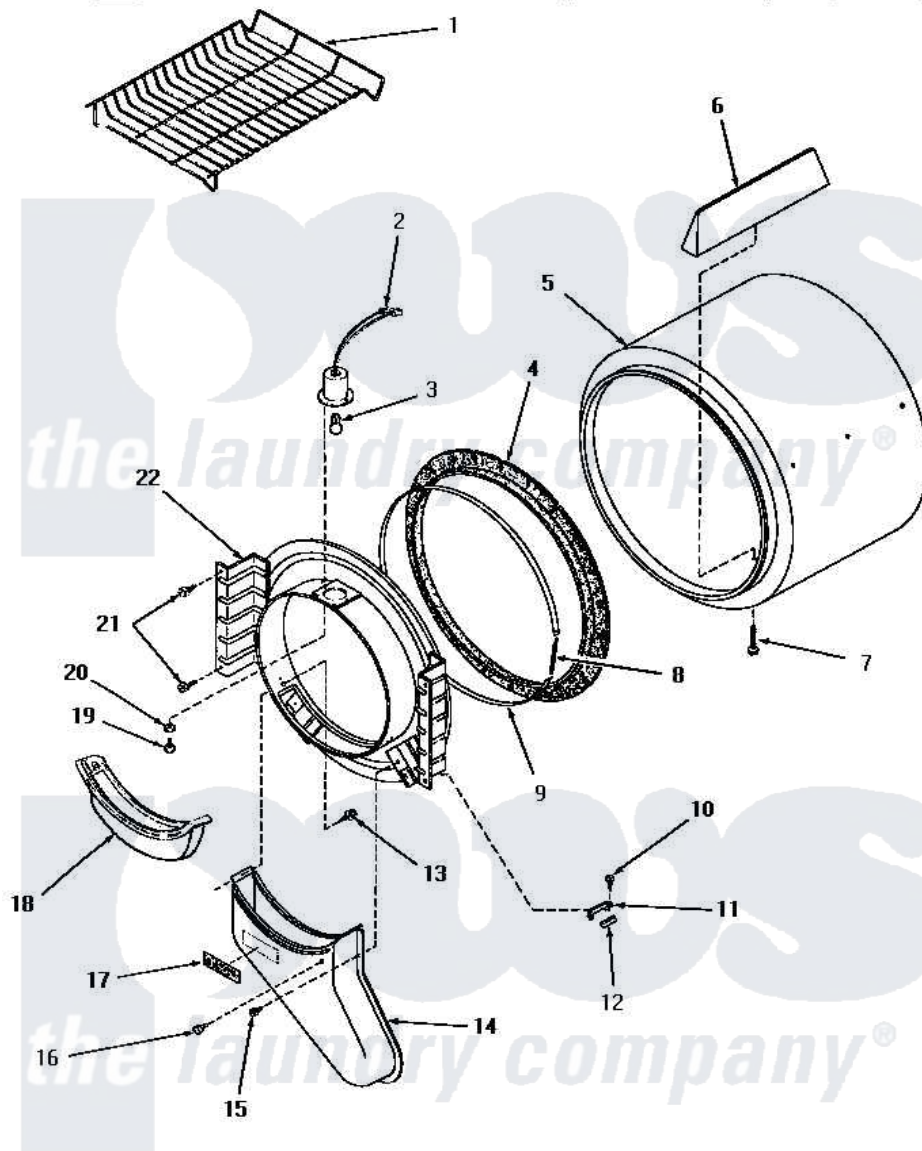

Amana HE9250 07 - FR BLKHD, AIR DUCT, FELT SEAL & CYLINDER

FRONT BULKHEAD, AIR DUCT, FELT SEAL AND CYLINDER

Amana [Residential Amana HE9250 Washer Parts](#) Parts Diagram 07 - FR BLKHD, AIR DUCT, FELT SEAL & CYLINDER
 Click on the part number to view part

Item	Original Part Number	Replaced By	Status	Part Description
1	58846		Not Available	RACK, DRYING
2	56148		Not Available	ASSY, CYLINDER LIGHT
3	Y54608	31001575		Bulb, Cylinder Light
4	56088			Assembly, Seal
5	56175		Not Available	ASSY, CYLINDER PACK
6	56013		Not Available	BAFFLE, CYLINDER-SHORT-
7	56131		Not Available	SCREW, 10BT X 1 TAPPING
8	52310			Spring
9	Y56090		Not Available	SEAL STRAP
10	23222	3177991		Screw
11	57005	61448		Glide, Cylinder-Rulon F
"	56053	61448		Glide, Cylinder-Rulon F
12	56058	510189		Pad Felt
13	23628	489464		Screw
14	56027		Not Available	AIR DUCT
15	25724		Not Available	HEX HEAD SCREW

16	56938	Not Available	BUMPER
17	24903	Not Available	STICKER,DISCONNECT POW
18	57024	61376P	Filter, Lint-White W/Inst.
19	22145	Not Available	SCREW,6Z-20X 3/8 SS RD
20	51345	Not Available	LOCKWASHER
21	25723	27001200	Screw
22	56105		Bulkhead