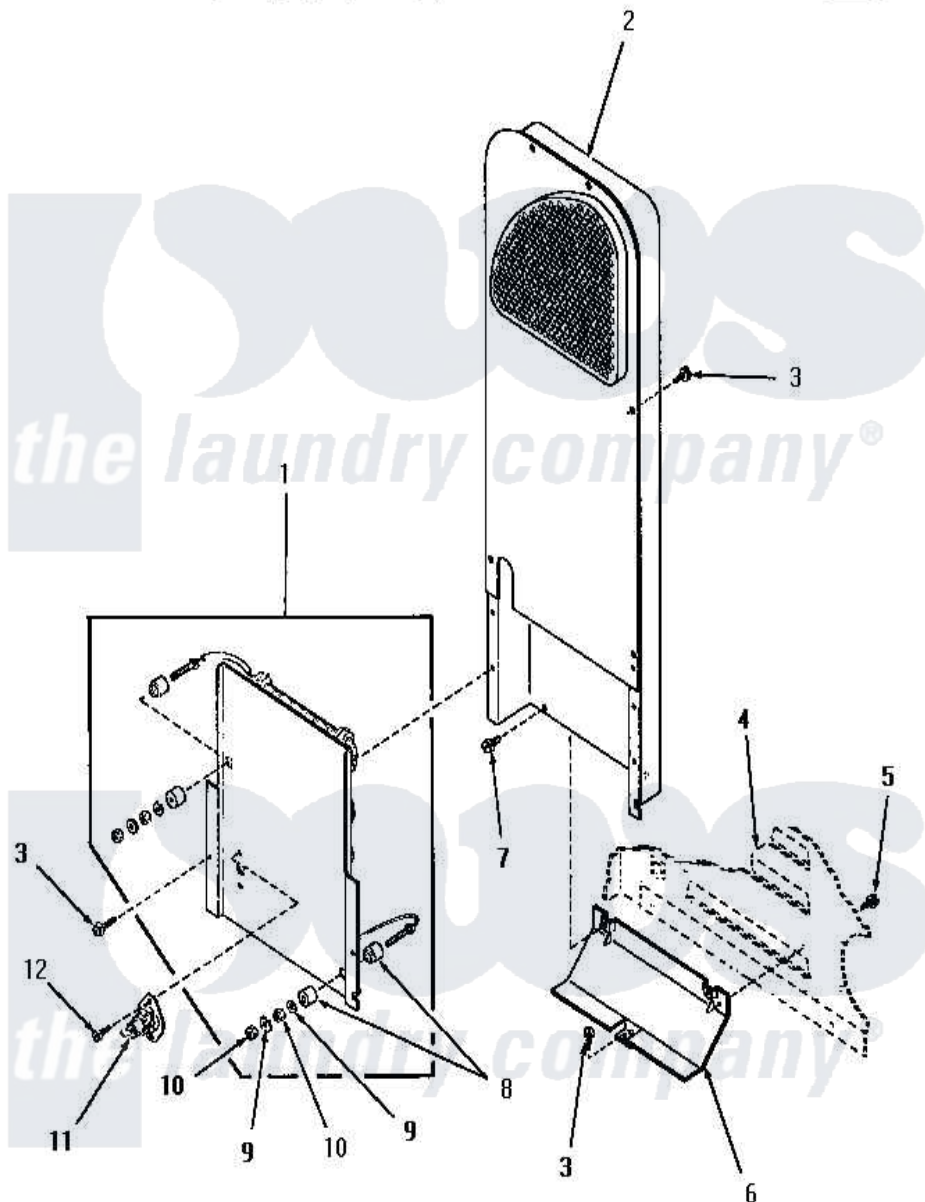

Amana HE9250 08 - HEATER BOX

Amana [Residential Amana HE9250 Washer Parts](#) Parts Diagram 08 - HEATER BOX
 Click on the part number to view part

Item	Original Part Number	Replaced By	Status	Part Description
1	56179	61927		Heater Assembly
"	Y56176	61928		Heater Assembly 208V
"	56047	61927		Heater Assembly
2	56029	503605		Assembly, Heater Duct
3	56264	27001200		Screw
4	Y00000000		Not Available	SEE NOTE CABINET
5	25723	27001200		Screw
6	58048		Not Available	HEAT SHIELD
7	51780	3390631		Screw, 10-16 X 3/8
8	57408			Insulator
9	56552		Not Available	LOCKWASHER
10	56563		Not Available	HEX NUT No.10-32 NICKEL
11	56082			Thermostat, Limit
12	23222	3177991		Screw