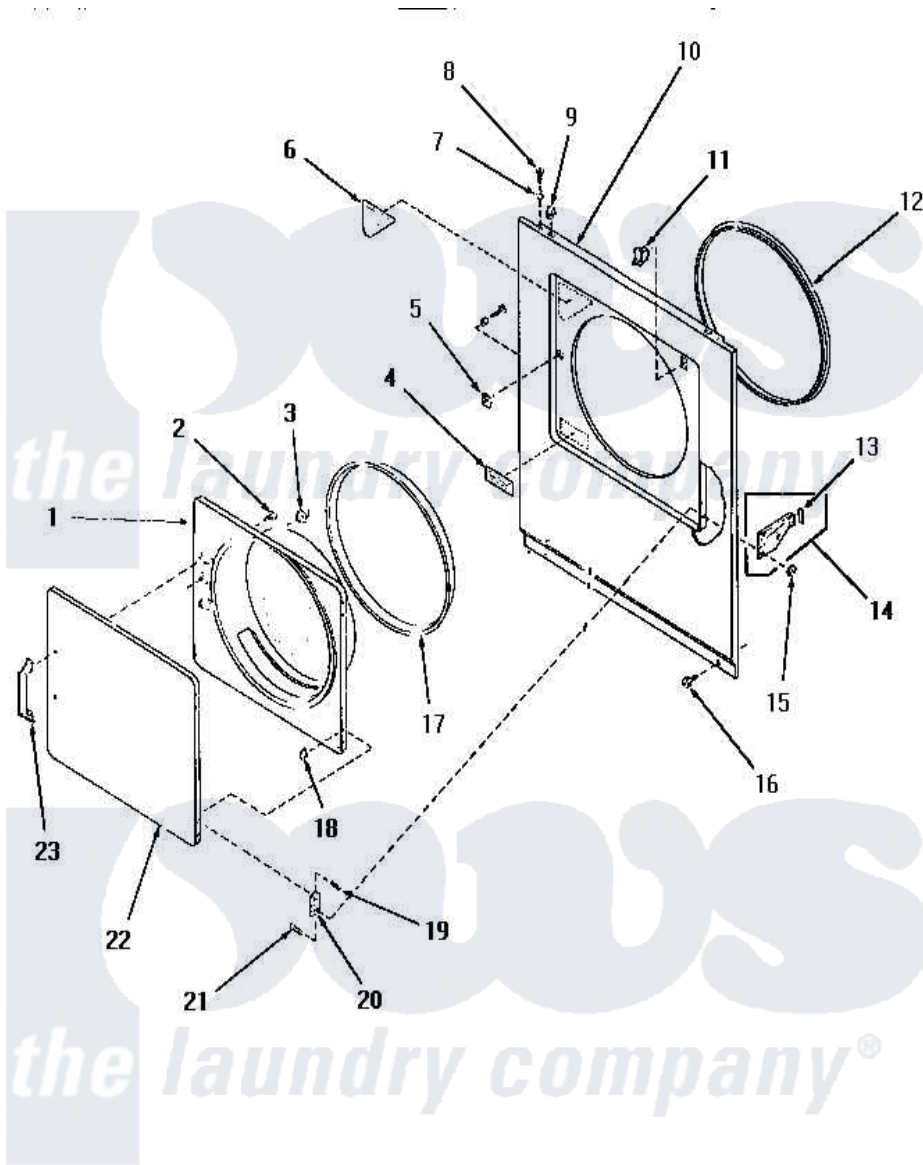

Amana HE9250 09 - LOADING DOOR, FRONT PANEL & SEALS

LOADING DOOR, FRONT PANEL AND SEALS

Amana [Residential Amana HE9250 Washer Parts](#) Parts Diagram 09 - LOADING DOOR, FRONT PANEL & SEALS
 Click on the part number to view part

Item	Original Part Number	Replaced By	Status	Part Description
1	56018	62152P		Liner
2	52150	489464		Screw
3	54661	LA-1003		Door Catch Kit
4	57286		Not Available	LABEL, DRYER DOOR
5	54660	LA-1003		Door Catch Kit
6	55398		Not Available	LABEL, DRYER DOOR xREPLACE
7	56079	505187		Locator, Panel
8	56086	Y014874		Screw, Idler Arm And Sleeve
9	56080	22001650		Fastener, Spring
10	56051W		Not Available	FRONT PANEL, WHITE
"	56051A		Not Available	FRONT PANEL, AVOCADO
"	56051L		Not Available	FRONT PANEL, ALMOND
"	56051K		Not Available	FRONT PANEL, COFFEE
"	56051H		Not Available	FRONT PANEL, HARVEST GOLD
11	56052	W10169313		Switch-Dor

12	56091	Y61380		Seal, Front Panel
13	Y56128			Pad, Bumper
14	0056129		Not Available	MANIFOLD PNL
15	51236	488130		Nut
16	58637	27001200		Screw
17	56163	61379P		Door Seal
18	23407			Nut, Speed-8A Tinn C15
19	52864	500226		Screw, 8b-16 x 5/8 Tap
20	56045			Hinge
21	22649			Screw, 8-32 X 13/32 FI
22	56021L		Not Available	OUTER DOOR PANEL, ALMOND
"	56021W		Not Available	OUTER DOOR PANEL, WHITE
"	56021A		Not Available	OUTER DOOR PANEL, AVOCADO
"	56021H		Not Available	OUTER DOOR PANEL, HARVEST GOLD
"	56021K		Not Available	OUTER DOOR PANEL, COFFEE
23	54068	61925		Pull Door Commercial Black