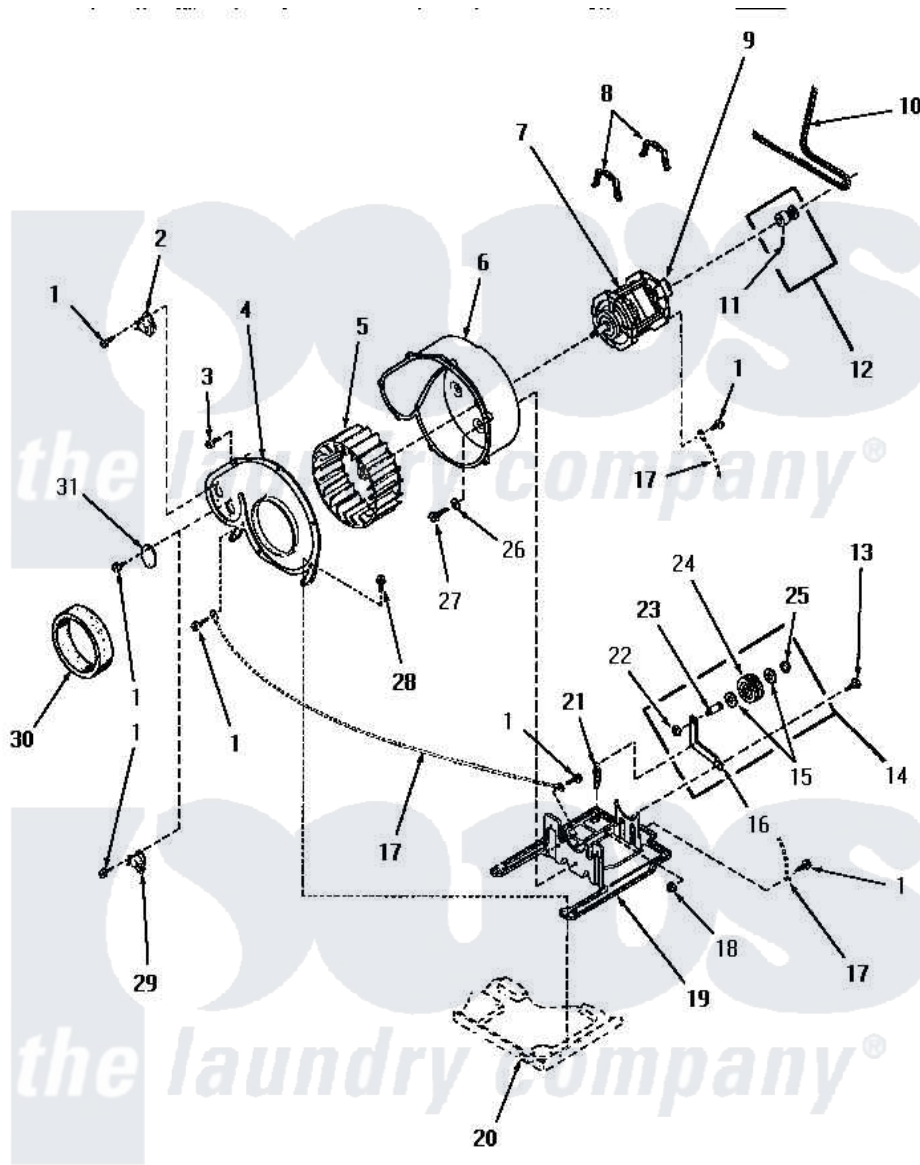

Amana HE9250 10 - MOTOR, EXHAUST FAN & BELT

MOTOR, EXHAUST FAN AND BELT

Amana [Residential Amana HE9250 Washer Parts](#) Parts Diagram 10 - MOTOR, EXHAUST FAN & BELT
 Click on the part number to view part

Item	Original Part Number	Replaced By	Status	Part Description
1	23222	3177991		Screw
2	56410			Thermostat
3	23962	W10116760		Screw
4	56059		Not Available	EXHAUST FAN IMPELLER
5	56000	510139P		Assembly Blower Fan Package
6	56020			Housing, Blower
7	56075	915P3		Motor-Drive
"	Y58044	915P3		Motor-Drive
8	Y58047	660658		Clamp, Motor Mounting 343481 685441
9	53226		Not Available	SWITCH,MOTOR
"	53249		Not Available	SWITCH
10	56095	56095P		Belt Cylinder Package
11	52906		Not Available	SETSCREW
12	56133	56062P		Kit-Motor
13	52567			Bolt, Shoulder

"	56587		Not Available	SCREW, 1/4-20 HEX HD SH
14	Y56170	56170P		Assembly- Idle
15	52549			Washer, 501 ID X3/4 Odx
16	56057		Not Available	LEVER, IDLER
17	Y00000000		Not Available	SEE NOTE GROUND WIRE, GREEN
18	52566	27001225		Nut, Jam Mid Lock 1/4-20
19	Y58045	503613		Mount, Motor
20	Y00000000		Not Available	SEE NOTE BASE
21	56076			Spring, Idler
22	56156	358160		Nut
23	56461			Shaft
24	Y54414			Assembly, Wheel And Bearing
25	23748			Ring, Retaining
26	20492	M0270504		Washer
27	56264	27001200		Screw
28	25723	27001200		Screw
29	56081	56081LAL		Ridig Door Stop
"	56471		Not Available	THERMOSTAT
30	56065		Not Available	SEAL
31	Y0056157		Not Available	SUB 86495, SWITCH, LIGHT