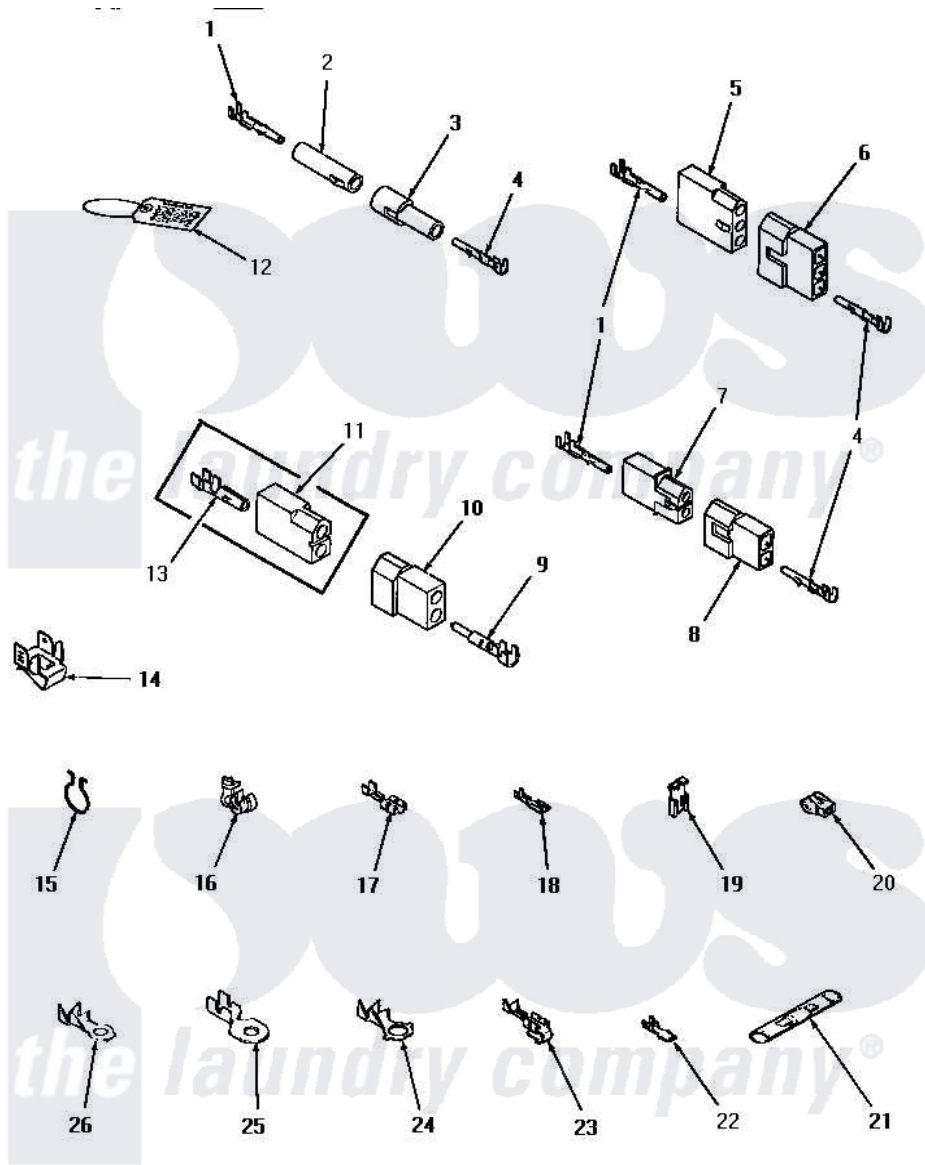

# Amana HE9250 11 - POWER CORD & TERMINALS

## POWER CORD AND TERMINALS

Amana [Residential Amana HE9250 Washer Parts](#) Parts Diagram 11 - POWER CORD & TERMINALS  
 Click on the part number to view part

Item	Original Part Number	Replaced By	Status	Part Description
1	Y00117	<a href="#">5011-XX</a>		093 Female Socket
2	<a href="#">26301</a>			Receptacle, Molex
3	26302		Not Available	PLUG,1 CIRCUIT
4	<a href="#">Y00116</a>			Terminal, Pin-Male
5	23039	<a href="#">697780</a>		Receptacle,
6	<a href="#">23040</a>			Plug-3 Circuit
7	<a href="#">56451</a>			Receptacle, 2 Circuit
8	<a href="#">56448</a>			Terminal Block Plug
9	<a href="#">Y00127</a>			Terminal, Pin-1/8 Male
10	<a href="#">56266</a>			Plug
11	<a href="#">56265</a>			Receptacle, 2 Circuit
12	25235	<a href="#">48301</a>		Hose
13	<a href="#">00130</a>			Terminal, Pin-1/8 Femal
14	Y00161	<a href="#">B5733302</a>		Clip, Ground
15	<a href="#">51291</a>			Clip, Wire
16	21903	<a href="#">211881</a>		Grommet, Cord Part Not Used- Gas Models Only

17	Y00119	Not Available	SPADE TERMINAL(18 GAUGE) (1/4 INCH-(1) 18 GAUGE WIRE)
18	<a href="#">00112</a>		Terminal, Spade-3/16 Fe
19	<a href="#">Y00120</a>		Terminal, Flag-1/4 Fema
20	70210	Not Available	INSULATOR,BLUE
21	21091	Not Available	CONNECTOR TWO 1/4 INCH MALE
22	Y00139	<a href="#">Y00138</a>	Male Tab Terminal 18 Gauge Wire)
23	<a href="#">Y00114</a>		Spade Terminal
24	Y00113	Not Available	TERMINAL,RING-1/4 STUD
25	<a href="#">Y00111</a>		Ring Terminal No.10 No.10 18 Gauge Wires Or
26	<a href="#">00110</a>		No.10 18 Gauge Wire