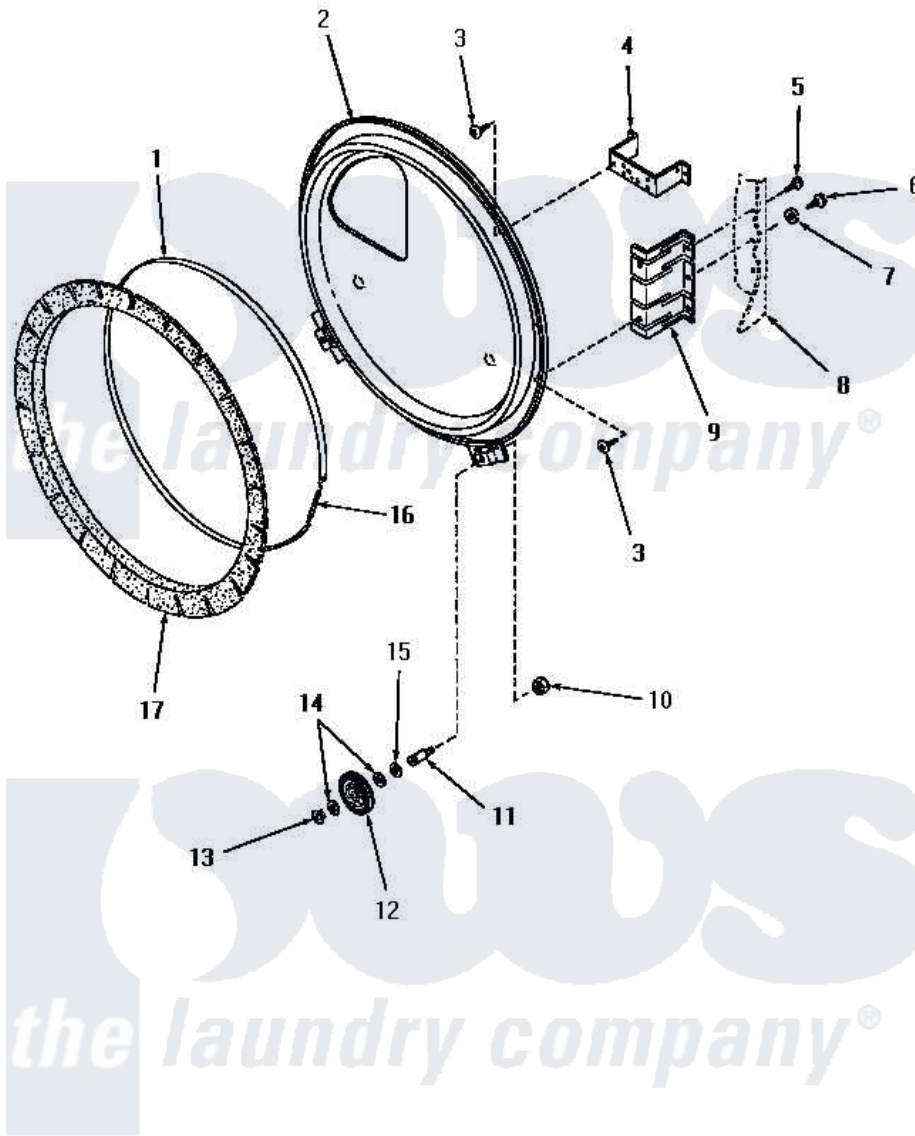

Amana HE9250 12 - REAR BLKHD, FELT SEAL & CYLINDER ROLLER

REAR BULKHEAD, FELT SEAL AND CYLINDER ROLLER

Amana [Residential Amana HE9250 Washer Parts](#) Parts Diagram 12 - REAR BLKHD, FELT SEAL & CYLINDER ROLLER

[Click on the part number to view part](#)

Item	Original Part Number	Replaced By	Status	Part Description
1	Y56090		Not Available	SEAL STRAP
2	56540		Not Available	ASSY,REAR BULKHEAD
3	56078	M400664		SCrew Tap Trs Cr Rec 1016AB
4	56048	60823P		Bracket, Terminal Block
5	25723	27001200		Screw
6	52909			Screw, 10B-16 X 1/2 HeX
7	51474		Not Available	WASHER,13/64IDX1/2ODX.
8	Y00000000		Not Available	SEE NOTE CABINET
9	56055		Not Available	BRACKET,BULKHEAD-REAR
10	56156	358160		Nut
11	56461			Shaft
12	56457	62649P		Roller- CY
13	23748			Ring, Retaining
14	52549			Washer, 501 ID X3/4 Odx
15	23886		Not Available	WASHER,.578IDX1.25ODX1