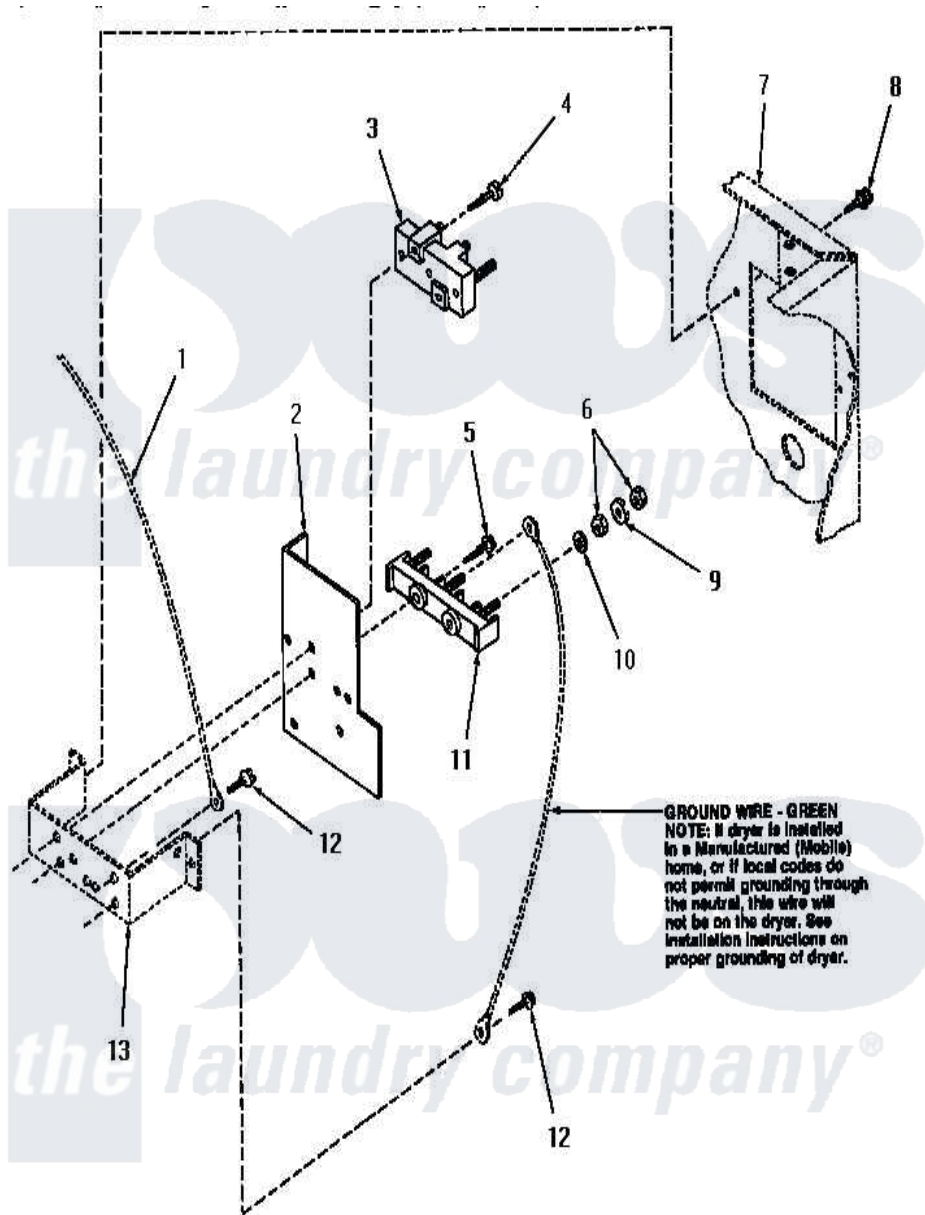

Amana HE9250 13 - TERMINAL BLOCK

Amana Residential Amana HE9250 Washer Parts Parts Diagram 13 - TERMINAL BLOCK
 Click on the part number to view part

Item	Original Part Number	Replaced By	Status	Part Description
1	Y00000000		Not Available	SEE NOTE GROUND WIRE, GREEN
2	56087			Shield, Terminal Block
3	50854	33001244		Block, Terminal
4	Q6535		Not Available	SCREW, 10B-16 X 3/4 ROU
5	56131		Not Available	SCREW, 10BT X 1 TAPPING
6	Q6163		Not Available	NUT
7	Y00000000		Not Available	SEE NOTE CABINET
8	25723	27001200		Screw
9	51474		Not Available	WASHER, 13/64IDX1/2ODX.
10	56552		Not Available	LOCKWASHER
11	58555		Not Available	TERMINAL BLOCK
12	51784		Not Available	SCREW, 10B-16 X 1/2 HEX
13	Y00000000		Not Available	SEE NOTE TERMINAL BLOCK BRACKET