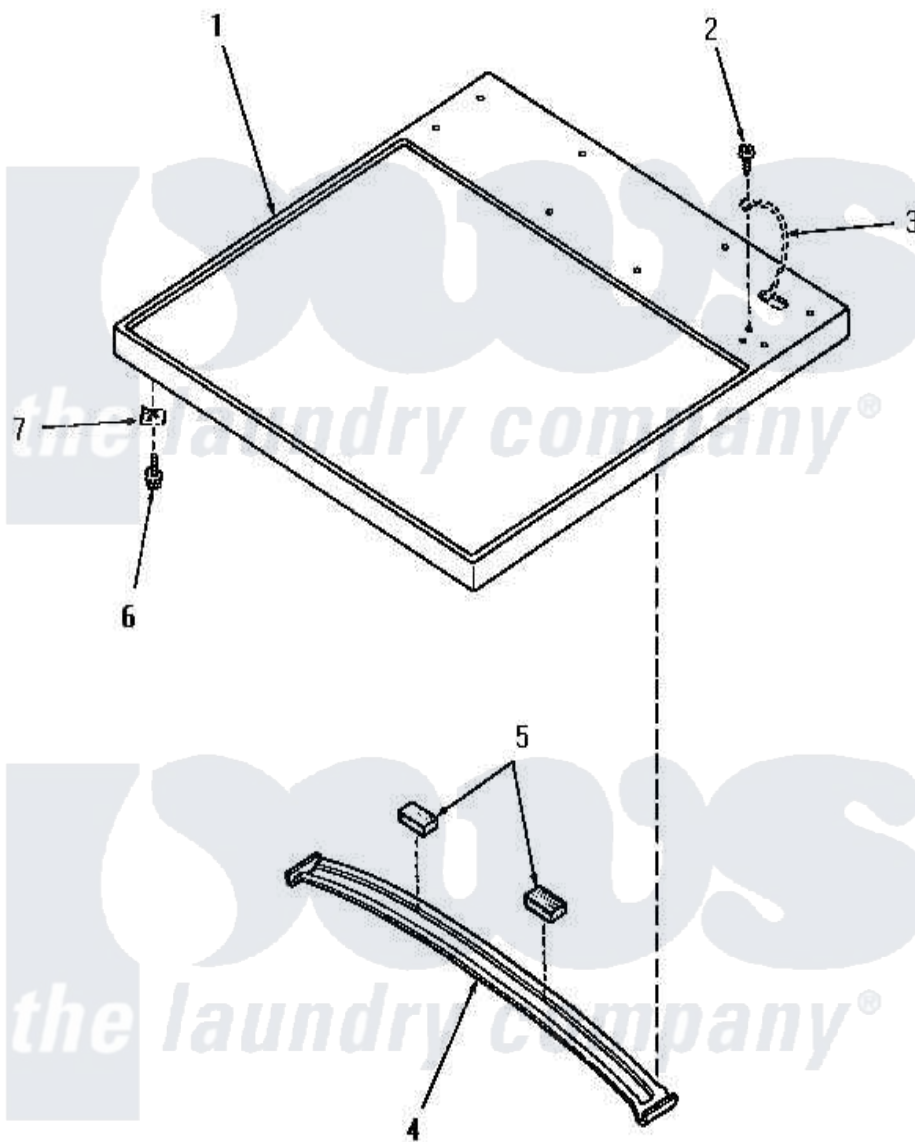

# Amana HE9270 01 - CABINET TOP

Amana Residential Amana HE9270 Washer Parts Parts Diagram 01 - CABINET TOP  
 Click on the part number to view part

Item	Original Part Number	Replaced By	Status	Part Description
1	56099W		Not Available	CABINET TOP, WHITE
"	56099L		Not Available	CABINET TOP, ALMOND
"	56099K		Not Available	CABINET TOP, COFFEE
"	56099H		Not Available	CABINET TOP, HARVEST GOLD
"	56099A		Not Available	CABINET TOP, AVOCADO
2	51784		Not Available	SCREW, 10B-16 X 1/2 HEX
3	Y00000000		Not Available	SEE NOTE GROUND WIRE, GREEN
4	56213		Not Available	TOP BRACE
5	56968		Not Available	PAD, FELT-ADHESIVE BACK
6	<a href="#">23008</a>			Screw, 10-24 X 3/4 Sems
7	20249	<a href="#">36020</a>		Nut-10-24