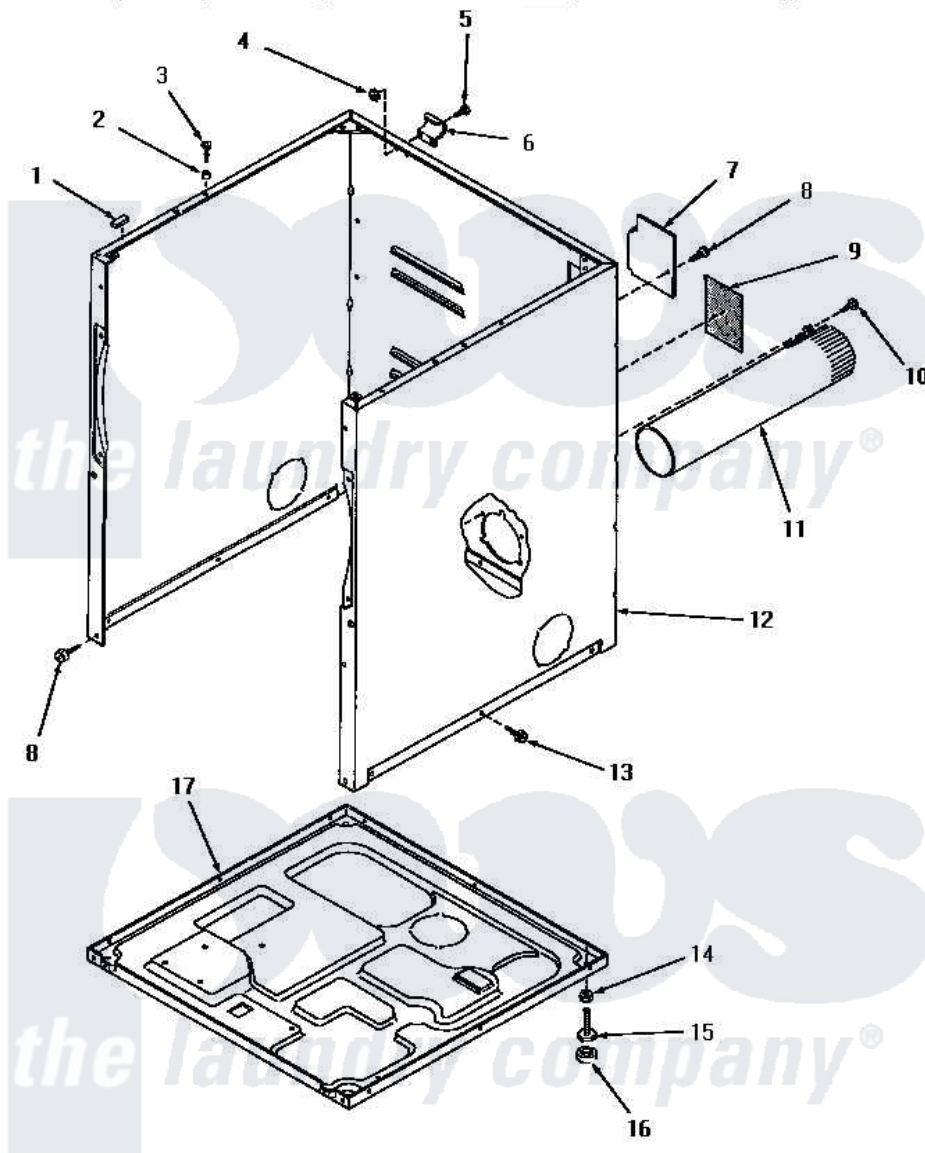

Amana HE9270 02 - CABINET, EXHAUST DUCT & BASE

CABINET, EXHAUST DUCT AND BASE

Amana [Residential Amana HE9270 Washer Parts](#) Parts Diagram 02 - CABINET, EXHAUST DUCT & BASE
 Click on the part number to view part

Item	Original Part Number	Replaced By	Status	Part Description
1	Y56128			Pad, Bumper
2	56079	505187		Locator, Panel
3	56086	Y014874		Screw, Idler Arm And Sleeve
4	23951	M0282009		Nut
5	25723	27001200		Screw
"	Y90576		Not Available	HEX HEAD SCREW
6	56043		Not Available	HINGE, TOP
7	56044	60821		Access Cover
8	25723	27001200		Screw
9	Y0056941		Not Available	AIR DIFFUSER
10	25724		Not Available	HEX HEAD SCREW
11	56118		Not Available	ASSY, EXHAUST DUCT
12	57070A		Not Available	CABINET, AVOCADO
"	57070H		Not Available	ASSY, DRYER CABINET
"	57070K		Not Available	CABINET, COFFEE
"	57070L		Not Available	CABINET, ALMOND

"	57070W		Not Available	CABINET, WHITE
13	51784		Not Available	SCREW, 10B-16 X 1/2 HEX
14	20274	62739		Nut, Lock
15	Y52696	Y305086		Adjustable Leg And Nut
16	70282	Y314137		Foot, Rubber
17	56074			Base