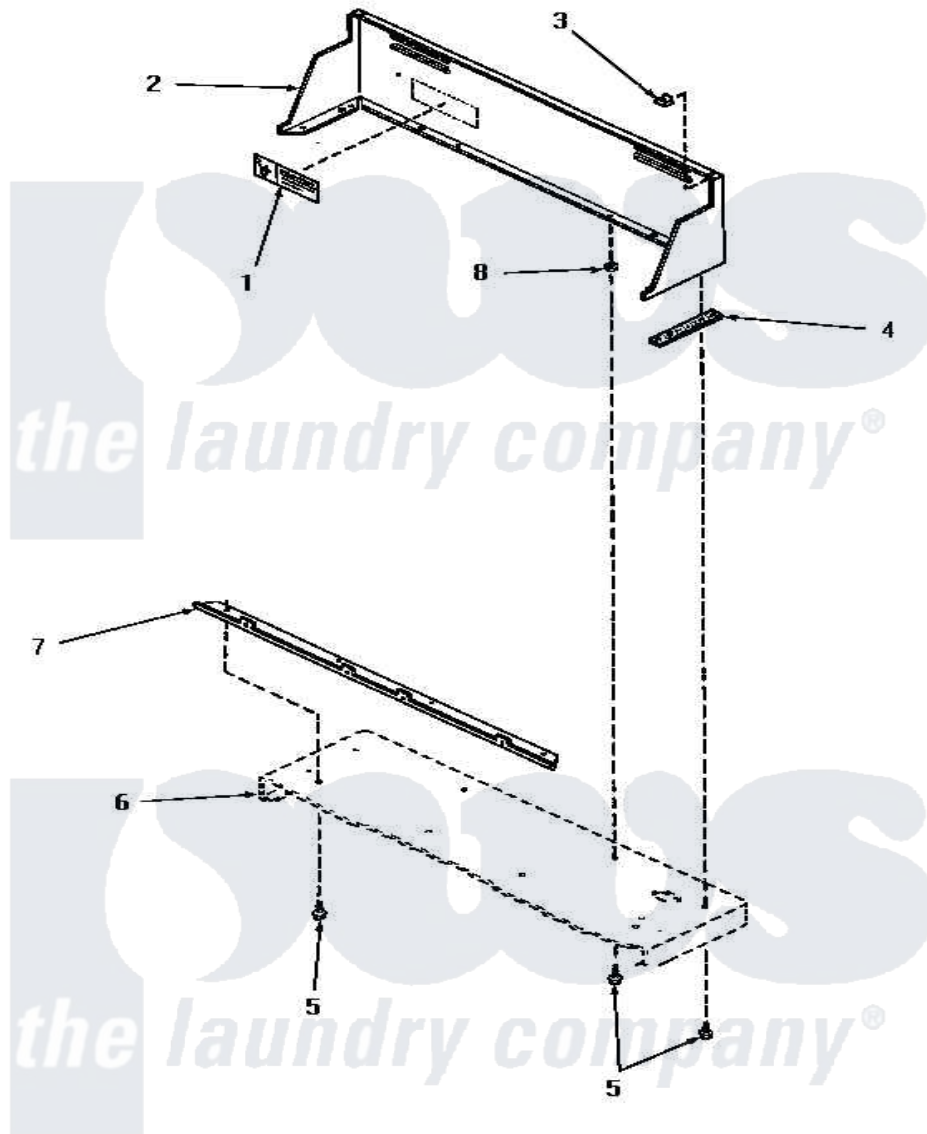

Amana HE9270 03 - CONTROL HOOD

CONTROL HOOD

Amana [Residential Amana HE9270 Washer Parts](#) Parts Diagram 03 - CONTROL HOOD

[Click on the part number to view part](#)

Item	Original Part Number	Replaced By	Status	Part Description
1	24903		Not Available	STICKER,DISCONNECT POW
2	56014W		Not Available	CONTROL HOOD, WHITE
"	56014L		Not Available	CONTROL HOOD, ALMOND
"	56014K		Not Available	CONTROL HOOD, COFFEE
"	56014H		Not Available	CONTROL HOOD, HARVEST GOLD
"	56014A		Not Available	CONTROL HOOD, AVOCADO
3	24522			Nut, Speed-8ab-18 C1995
4	23028		Not Available	GASKET,CONTROL BOX END
5	55985	W10116760		Screw
6	Y00000000		Not Available	SEE NOTE CABINET TOP
7	56070		Not Available	ANGLE,MOUNTING-CONTROL
8	23425		Not Available	WASHER,7/32IDX7/16ODX.