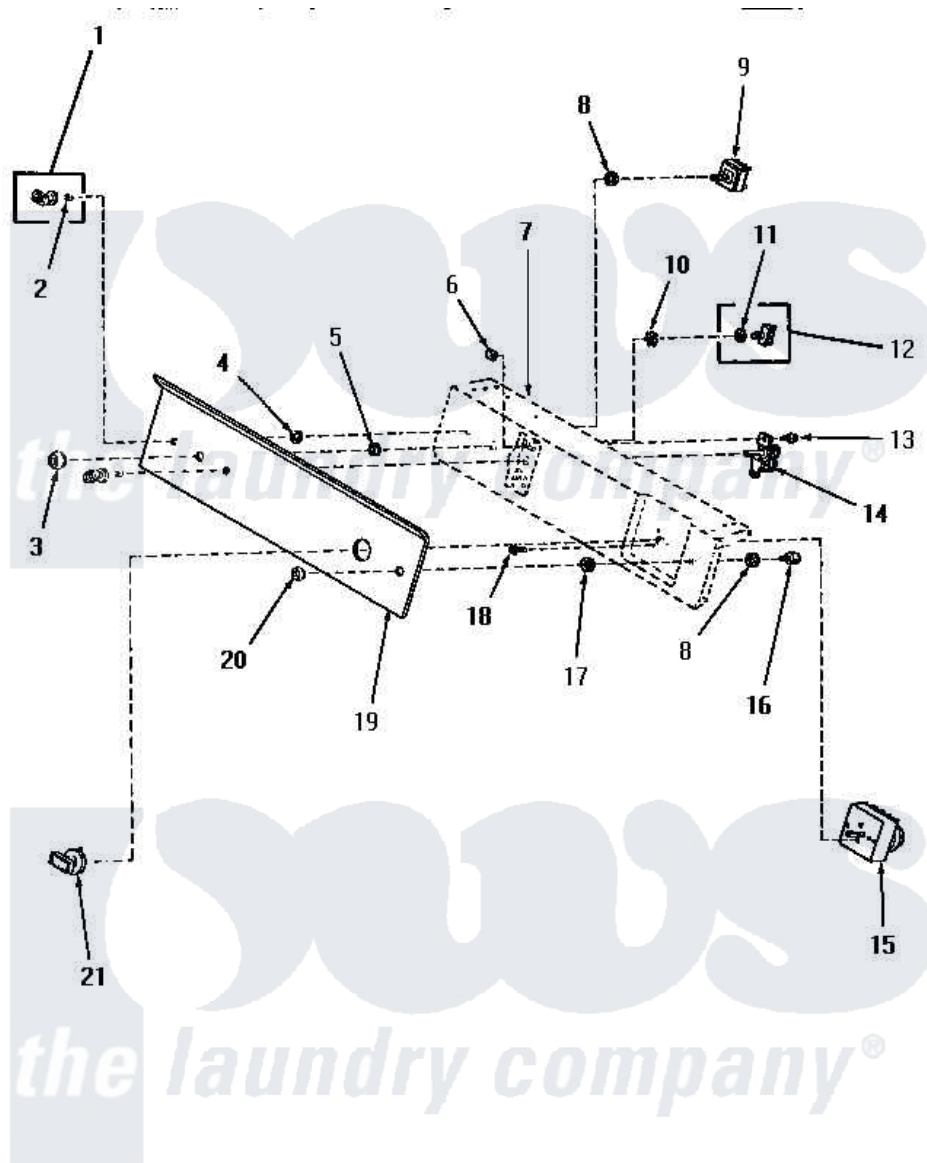

Amana HE9270 04 - CONTROL PANEL & CONTROLS

CONTROL PANEL AND CONTROLS

Amana [Residential Amana HE9270 Washer Parts](#) Parts Diagram 04 - CONTROL PANEL & CONTROLS

[Click on the part number to view part](#)

Item	Original Part Number	Replaced By	Status	Part Description
1	26816			Assembly, Knob-Switch
2	10519		Not Available	RETAINER
3	23130		Not Available	SWITCH COLLAR
4	24391		Not Available	KNURLED NUT
5	23406		Not Available	KNURLED NUT
6	24522			Nut, Speed-8ab-18 C1995
7	Y00000000		Not Available	SEE NOTE PANEL SUPPORT PLATE
8	91176			Lockwasher, 3/8 Intshkp
9	52623	58032		Switch
10	25820		Not Available	LOCKWASHER, 1/2 INT SHK
11	52947			Nut, Hex 15/32-32
12	55878	55882P		Assembly- Switch
13	55985	W10116760		Screw
14	53516		Not Available	BUZZER
15	56260		Not Available	TIMER
16	23401			Switch

17	23400	Not Available	FERRULE
18	70212		Screw, 8-32 X 5/32 RD H
19	Y0056261	Not Available	CLAMP
20	23399	Not Available	SWITCH COLLAR
21	56352		Knob, Timer