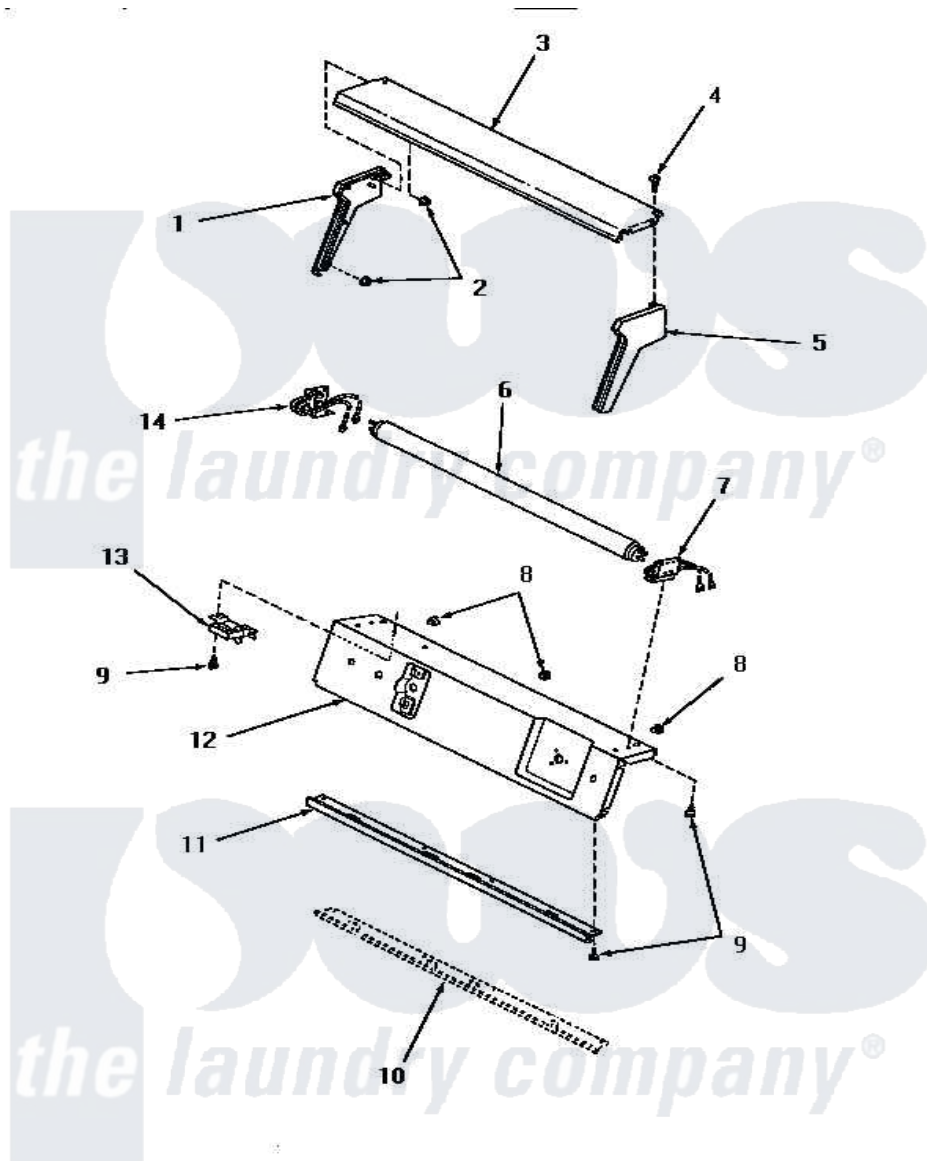

Amana HE9270 05 - CTRL HOOD TOP, ENDS, PANEL SUPPORT PLATE

CONTROL HOOD TOP, ENDS, PANEL SUPPORT PLATE AND FLUORESCENT TUBE

Amana [Residential Amana HE9270 Washer Parts](#) Parts Diagram 05 - CTRL HOOD TOP, ENDS, PANEL SUPPORT PLATE

Click on the part number to view part

Item	Original Part Number	Replaced By	Status	Part Description
1	25190	25190SPQ		Hood End
2	25126	5303284616		Clip
3	0056123		Not Available	CONTROL PANEL FRAME ASSY.
4	25232		Not Available	SCREW, 8AB-18X7/8 OVAL
5	25189		Not Available	CONTROL HOOD END, RIGHT
6	24442		Not Available	No Longer Available
7	23397		Not Available	FLUORESCENT TUBE HOLDER, RIGHT
8	21176			Bumper
9	55985	W10116760		Screw
10	Y00000000		Not Available	SEE NOTE PANEL SUPPORT BRACKET
11	Y0056122		Not Available	TRIM, REAR
12	Y0056134	Y07491203		IGNITOR- G
13	21975		Not Available	BALLAST