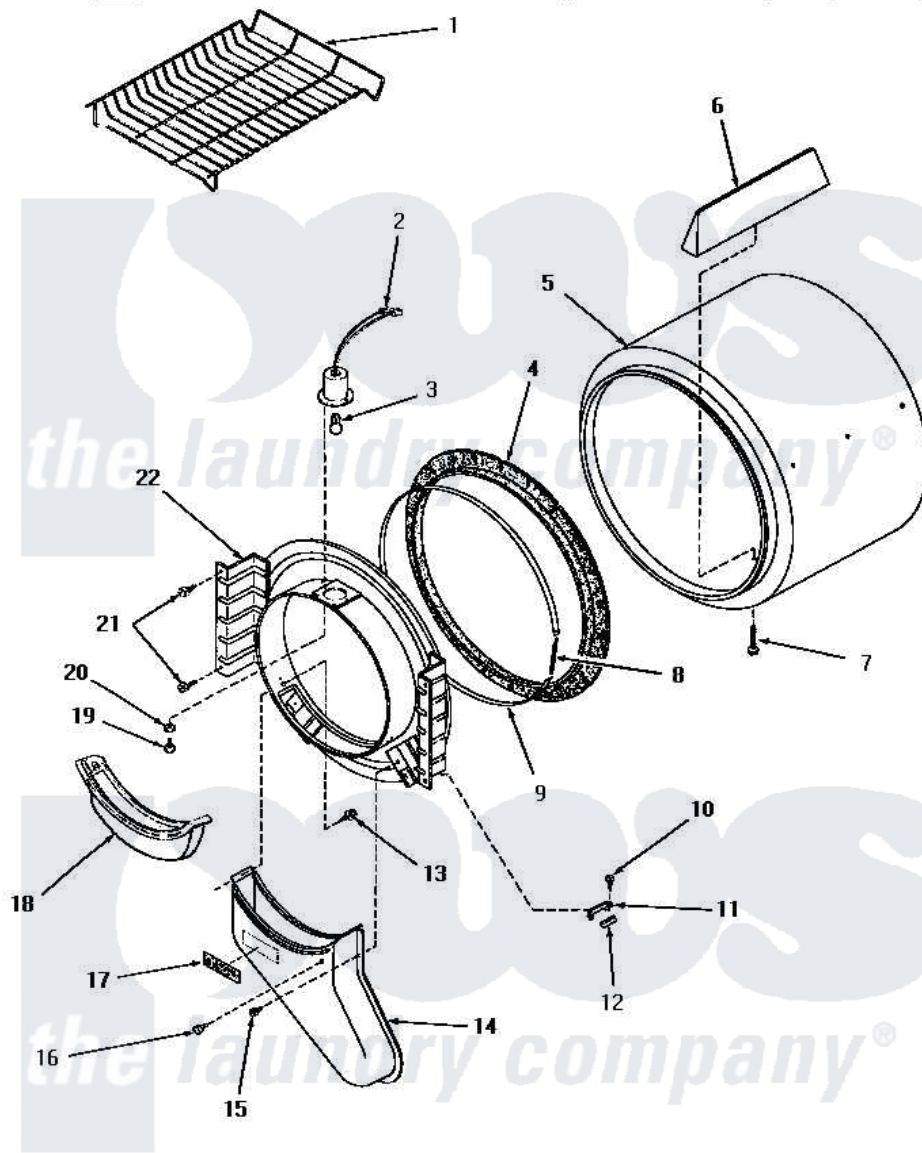

Amana HE9270 07 - FR BLKHD, AIR DUCT, FELT SEAL & CYLINDER

FRONT BULKHEAD, AIR DUCT, FELT SEAL AND CYLINDER

Amana [Residential Amana HE9270 Washer Parts](#) Parts Diagram 07 - FR BLKHD, AIR DUCT, FELT SEAL & CYLINDER
 Click on the part number to view part

Item	Original Part Number	Replaced By	Status	Part Description
1	58846		Not Available	RACK, DRYING
2	56148		Not Available	ASSY, CYLINDER LIGHT
3	Y54608	31001575		Bulb, Cylinder Light
4	56088			Assembly, Seal
5	56175		Not Available	ASSY, CYLINDER PACK
6	56013		Not Available	BAFFLE, CYLINDER-SHORT-
7	56131		Not Available	SCREW, 10BT X 1 TAPPING
8	52310			Spring
9	Y56090		Not Available	SEAL STRAP
10	23222	3177991		Screw
11	57005	61448		Glide, Cylinder-Rulon F
"	56053	61448		Glide, Cylinder-Rulon F
12	56058	510189		Pad Felt
13	23628	489464		Screw
14	56027		Not Available	AIR DUCT
15	25724		Not Available	HEX HEAD SCREW

16	56938	Not Available	BUMPER
17	24903	Not Available	STICKER,DISCONNECT POW
18	57024	61376P	Filter, Lint-White W/Inst.
19	22145	Not Available	SCREW,6Z-20X 3/8 SS RD
20	51345	Not Available	LOCKWASHER
21	25723	27001200	Screw
22	56105		Bulkhead