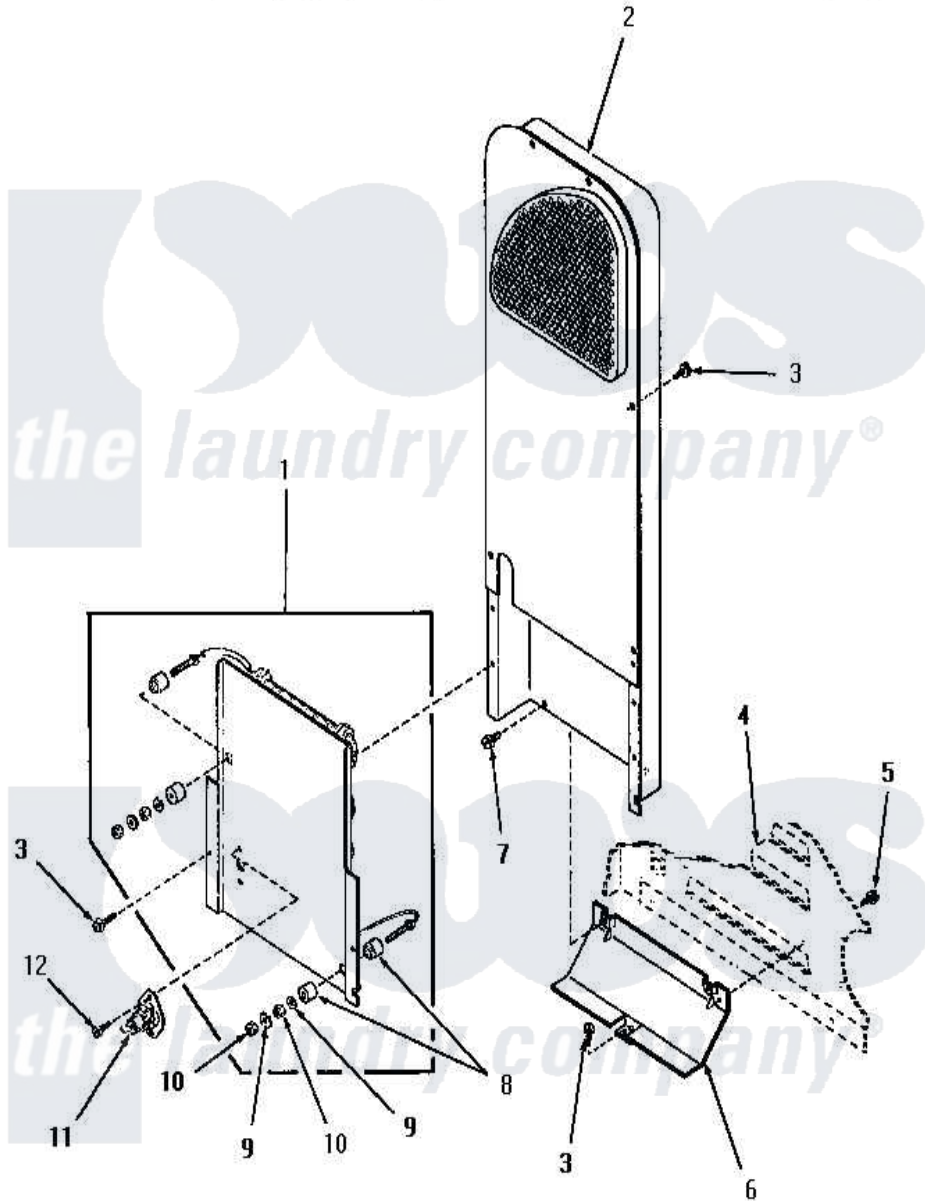

Amana HE9270 08 - HEATER BOX

Amana [Residential Amana HE9270 Washer Parts](#) Parts Diagram 08 - HEATER BOX
 Click on the part number to view part

Item	Original Part Number	Replaced By	Status	Part Description
1	56179	61927		Heater Assembly
"	Y56176	61928		Heater Assembly 208V
"	56047	61927		Heater Assembly
2	56029	503605		Assembly, Heater Duct
3	56264	27001200		Screw
4	Y00000000		Not Available	SEE NOTE CABINET
5	25723	27001200		Screw
6	58048		Not Available	HEAT SHIELD
7	51780	3390631		Screw, 10-16 X 3/8
8	57408			Insulator
9	56552		Not Available	LOCKWASHER
10	56563		Not Available	HEX NUT No.10-32 NICKEL
11	56082			Thermostat, Limit
12	23222	3177991		Screw