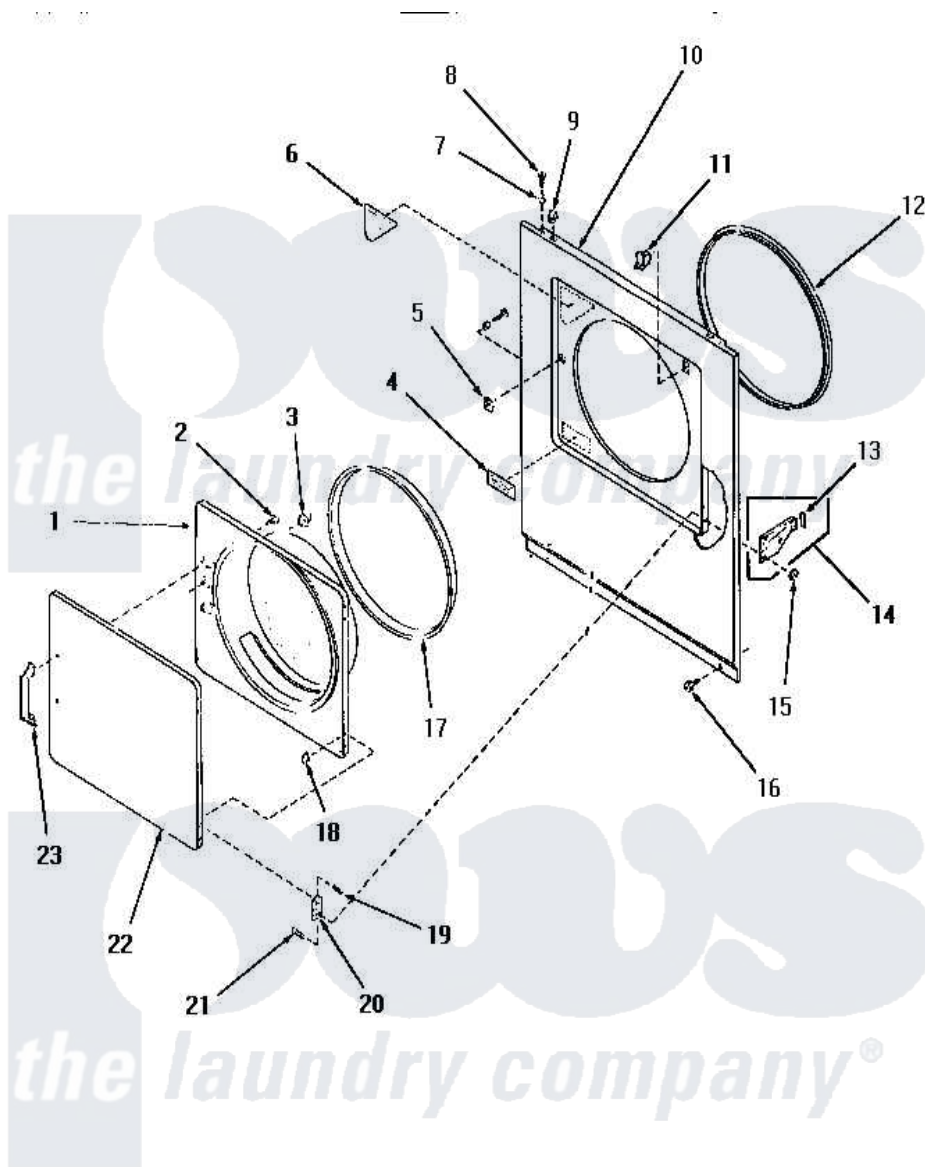

Amana HE9270 09 - LOADING DOOR, FRONT PANEL & SEALS

LOADING DOOR, FRONT PANEL AND SEALS

Amana [Residential Amana HE9270 Washer Parts](#) Parts Diagram 09 - LOADING DOOR, FRONT PANEL & SEALS

[Click on the part number to view part](#)

Item	Original Part Number	Replaced By	Status	Part Description
1	56018	62152P		Liner
2	52150	489464		Screw
3	54661	LA-1003		Door Catch Kit
4	57286		Not Available	LABEL, DRYER DOOR
5	54660	LA-1003		Door Catch Kit
6	55398		Not Available	LABEL, DRYER DOOR xREPLACE
7	56079	505187		Locator, Panel
8	56086	Y014874		Screw, Idler Arm And Sleeve
9	56080	22001650		Fastener, Spring
10	56051W		Not Available	FRONT PANEL, WHITE
"	56051A		Not Available	FRONT PANEL, AVOCADO
"	56051L		Not Available	FRONT PANEL, ALMOND
"	56051K		Not Available	FRONT PANEL, COFFEE
"	56051H		Not Available	FRONT PANEL, HARVEST GOLD
11	56052	W10169313		Switch-Dor

12	56091	Y61380		Seal, Front Panel
13	Y56128			Pad, Bumper
14	0056129		Not Available	MANIFOLD PNL
15	51236	488130		Nut
16	58637	27001200		Screw
17	56163	61379P		Door Seal
18	23407			Nut, Speed-8A Tinn C15
19	52864	500226		Screw, 8b-16 x 5/8 Tap
20	56045			Hinge
21	22649			Screw, 8-32 X 13/32 FI
22	56021L		Not Available	OUTER DOOR PANEL, ALMOND
"	56021W		Not Available	OUTER DOOR PANEL, WHITE
"	56021A		Not Available	OUTER DOOR PANEL, AVOCADO
"	56021H		Not Available	OUTER DOOR PANEL, HARVEST GOLD
"	56021K		Not Available	OUTER DOOR PANEL, COFFEE
23	54068	61925		Pull Door Commercial Black