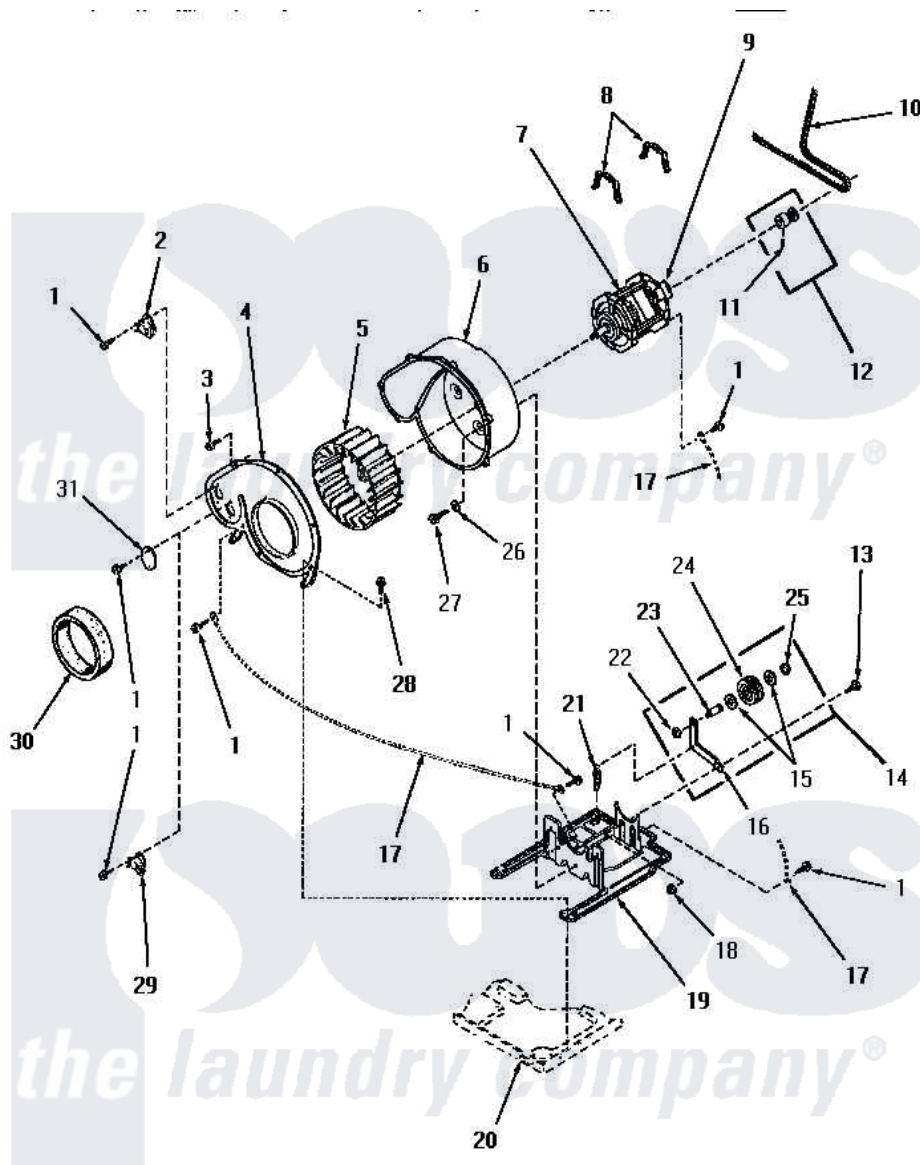

Amana HE9270 10 - MOTOR, EXHAUST FAN & BELT

MOTOR, EXHAUST FAN AND BELT

Amana [Residential Amana HE9270 Washer Parts](#) Parts Diagram 10 - MOTOR, EXHAUST FAN & BELT

[Click on the part number to view part](#)

Item	Original Part Number	Replaced By	Status	Part Description
1	23222	3177991		Screw
2	56410			Thermostat
3	23962	W10116760		Screw
4	56059		Not Available	EXHAUST FAN IMPELLER
5	56000	510139P		Assembly Blower Fan Package
6	56020			Housing, Blower
7	56075	915P3		Motor-Drive
"	Y58044	915P3		Motor-Drive
8	Y58047	660658		Clamp, Motor Mounting 343481 685441
9	53226		Not Available	SWITCH,MOTOR
"	53249		Not Available	SWITCH
10	56095	56095P		Belt Cylinder Package
11	52906		Not Available	SETSCREW
12	56133	56062P		Kit-Motor
13	52567			Bolt, Shoulder

"	56587		Not Available	SCREW, 1/4-20 HEX HD SH
14	Y56170	56170P		Assembly- Idle
15	52549			Washer, 501 ID X3/4 Odx
16	56057		Not Available	LEVER, IDLER
17	Y00000000		Not Available	SEE NOTE GROUND WIRE, GREEN
18	52566	27001225		Nut, Jam Mid Lock 1/4-20
19	Y58045	503613		Mount, Motor
20	Y00000000		Not Available	SEE NOTE BASE
21	56076			Spring, Idler
22	56156	358160		Nut
23	56461			Shaft
24	Y54414			Assembly, Wheel And Bearing
25	23748			Ring, Retaining
26	20492	M0270504		Washer
27	56264	27001200		Screw
28	25723	27001200		Screw
29	56081	56081LAL		Ridig Door Stop
"	56471		Not Available	THERMOSTAT
30	56065		Not Available	SEAL
31	Y0056157		Not Available	SUB 86495, SWITCH, LIGHT