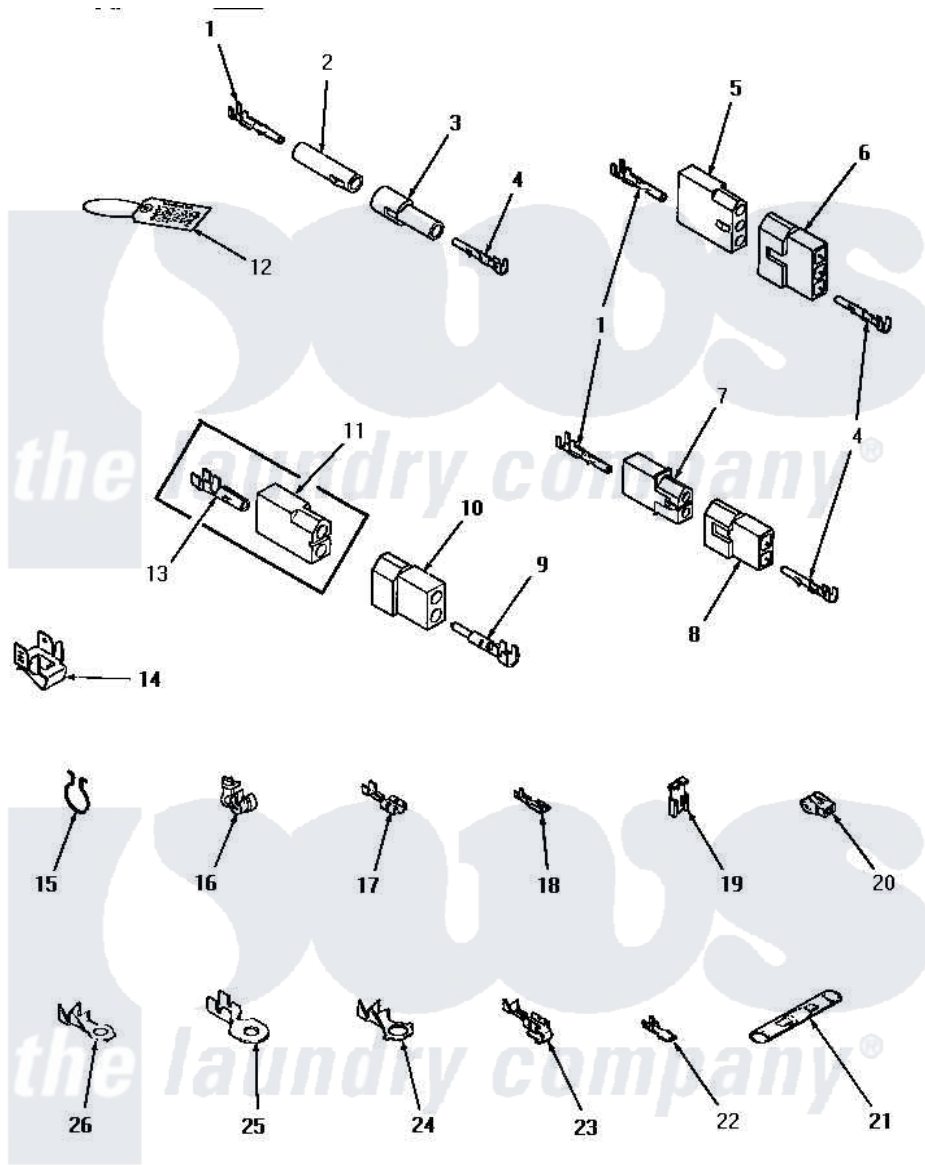

# Amana HE9270 11 - POWER CORD & TERMINALS

## POWER CORD AND TERMINALS

Amana [Residential Amana HE9270 Washer Parts](#) Parts Diagram 11 - POWER CORD & TERMINALS  
 Click on the part number to view part

Item	Original Part Number	Replaced By	Status	Part Description
1	Y00117	<a href="#">5011-XX</a>		093 Female Socket
2	<a href="#">26301</a>			Receptacle, Molex
3	26302		Not Available	PLUG,1 CIRCUIT
4	<a href="#">Y00116</a>			Terminal, Pin-Male
5	23039	<a href="#">697780</a>		Receptacle,
6	<a href="#">23040</a>			Plug-3 Circuit
7	<a href="#">56451</a>			Receptacle, 2 Circuit
8	<a href="#">56448</a>			Terminal Block Plug
9	<a href="#">Y00127</a>			Terminal, Pin-1/8 Male
10	<a href="#">56266</a>			Plug
11	<a href="#">56265</a>			Receptacle, 2 Circuit
12	25235	<a href="#">48301</a>		Hose
13	<a href="#">00130</a>			Terminal, Pin-1/8 Femal
14	Y00161	<a href="#">B5733302</a>		Clip, Ground
15	<a href="#">51291</a>			Clip, Wire
16	21903	<a href="#">211881</a>		Grommet, Cord Part Not Used- Gas Models Only

17	Y00119	Not Available	SPADE TERMINAL(18 GAUGE) (1/4 INCH-(1) 18 GAUGE WIRE)
18	<a href="#">00112</a>		Terminal, Spade-3/16 Fe
19	<a href="#">Y00120</a>		Terminal, Flag-1/4 Fema
20	70210	Not Available	INSULATOR,BLUE
21	21091	Not Available	CONNECTOR TWO 1/4 INCH MALE
22	Y00139	<a href="#">Y00138</a>	Male Tab Terminal 18 Gauge Wire)
23	<a href="#">Y00114</a>		Spade Terminal
24	Y00113	Not Available	TERMINAL,RING-1/4 STUD
25	<a href="#">Y00111</a>		Ring Terminal No.10 No.10 18 Gauge Wires Or
26	<a href="#">00110</a>		No.10 18 Gauge Wire