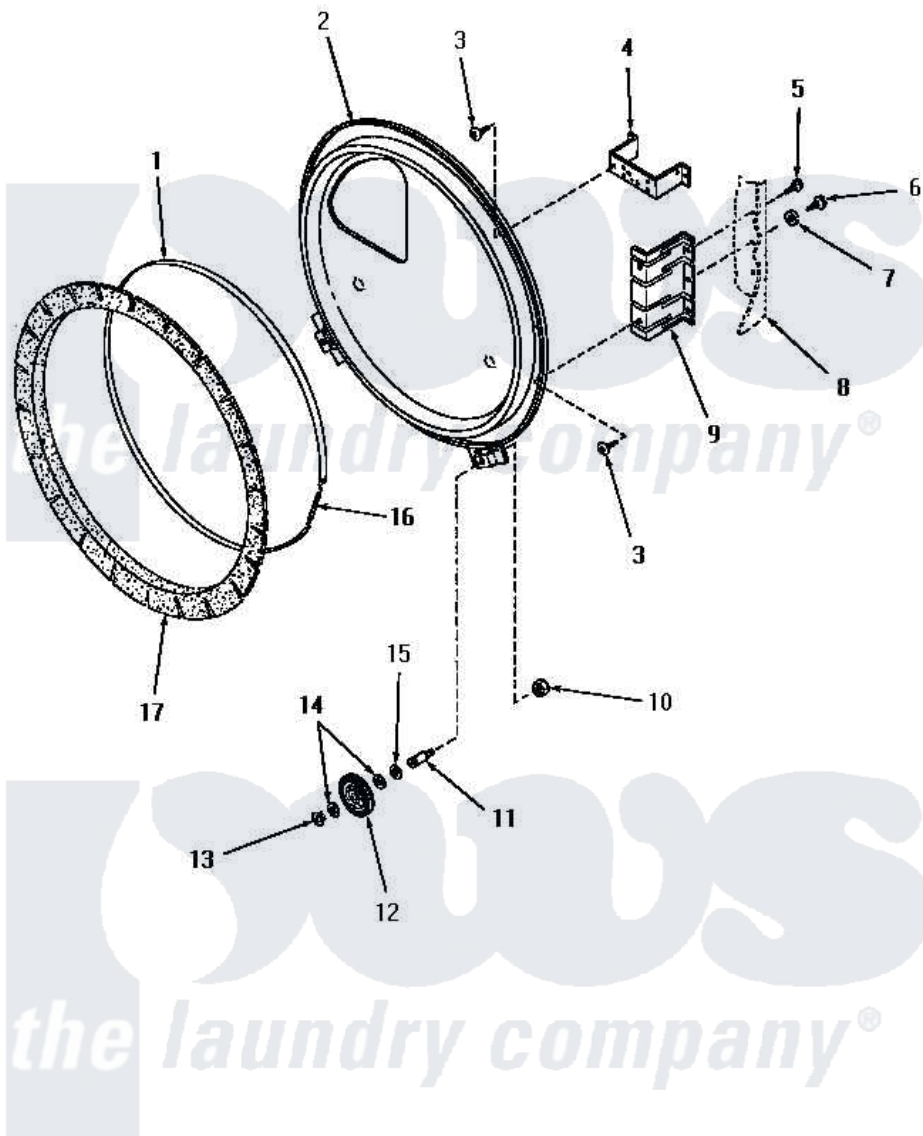

Amana HE9270 12 - REAR BLKHD, FELT SEAL & CYLINDER ROLLER

REAR BULKHEAD, FELT SEAL AND CYLINDER ROLLER

Amana [Residential Amana HE9270 Washer Parts](#) Parts Diagram 12 - REAR BLKHD, FELT SEAL & CYLINDER ROLLER

[Click on the part number to view part](#)

Item	Original Part Number	Replaced By	Status	Part Description
1	Y56090		Not Available	SEAL STRAP
2	56540		Not Available	ASSY,REAR BULKHEAD
3	56078	M400664		SCrew Tap Trs Cr Rec 1016AB
4	56048	60823P		Bracket, Terminal Block
5	25723	27001200		Screw
6	52909			Screw, 10B-16 X 1/2 HeX
7	51474		Not Available	WASHER,13/64IDX1/2ODX.
8	Y00000000		Not Available	SEE NOTE CABINET
9	56055		Not Available	BRACKET,BULKHEAD-REAR
10	56156	358160		Nut
11	56461			Shaft
12	56457	62649P		Roller- CY
13	23748			Ring, Retaining
14	52549			Washer, 501 ID X3/4 Odx
15	23886		Not Available	WASHER,.578IDX1.25ODX1