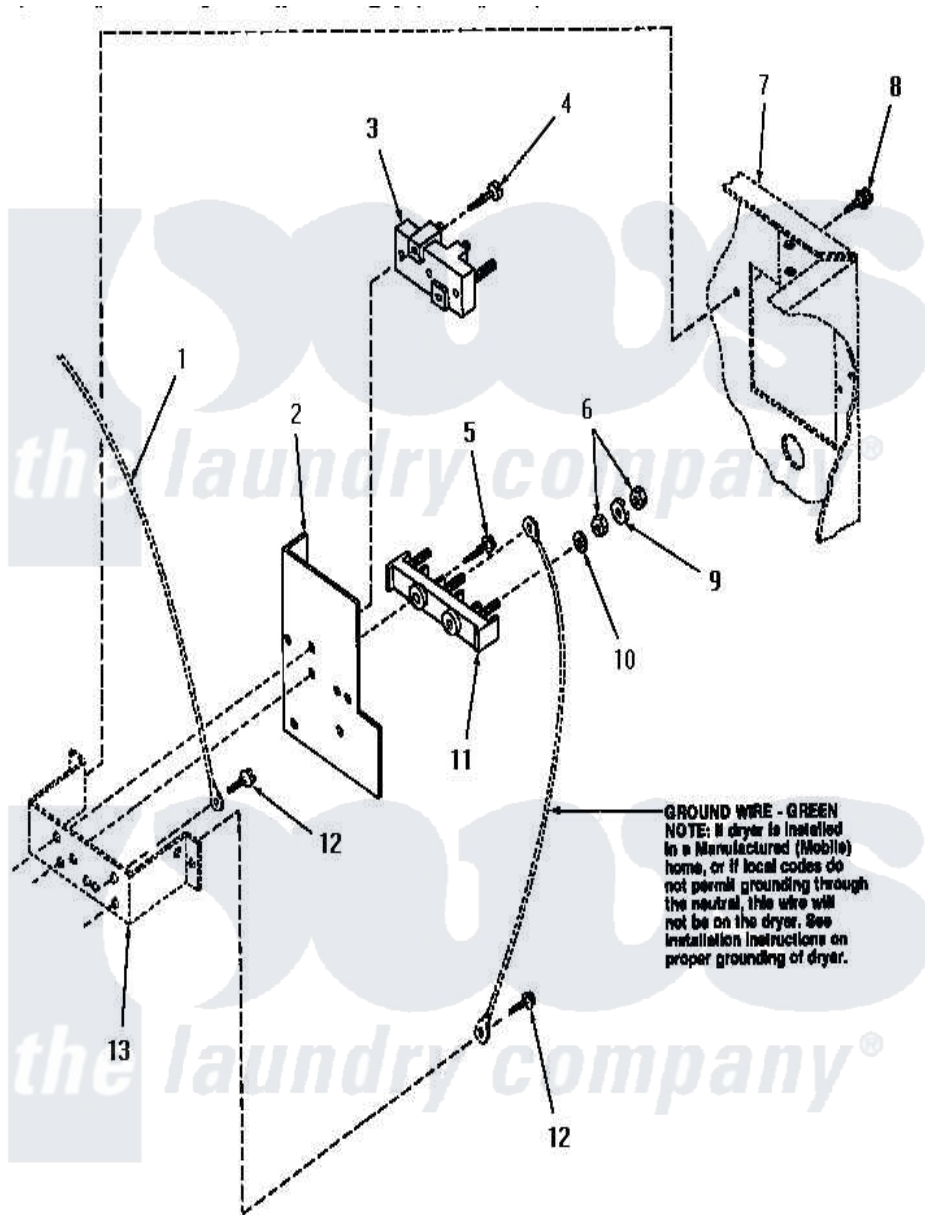

Amana HE9270 13 - TERMINAL BLOCK

Amana Residential Amana HE9270 Washer Parts Parts Diagram 13 - TERMINAL BLOCK
 Click on the part number to view part

Item	Original Part Number	Replaced By	Status	Part Description
1	Y00000000		Not Available	SEE NOTE GROUND WIRE, GREEN
2	56087			Shield, Terminal Block
3	50854	33001244		Block, Terminal
4	Q6535		Not Available	SCREW, 10B-16 X 3/4 ROU
5	56131		Not Available	SCREW, 10BT X 1 TAPPING
6	Q6163		Not Available	NUT
7	Y00000000		Not Available	SEE NOTE CABINET
8	25723	27001200		Screw
9	51474		Not Available	WASHER, 13/64IDX1/2ODX.
10	56552		Not Available	LOCKWASHER
11	58555		Not Available	TERMINAL BLOCK
12	51784		Not Available	SCREW, 10B-16 X 1/2 HEX
13	Y00000000		Not Available	SEE NOTE TERMINAL BLOCK BRACKET