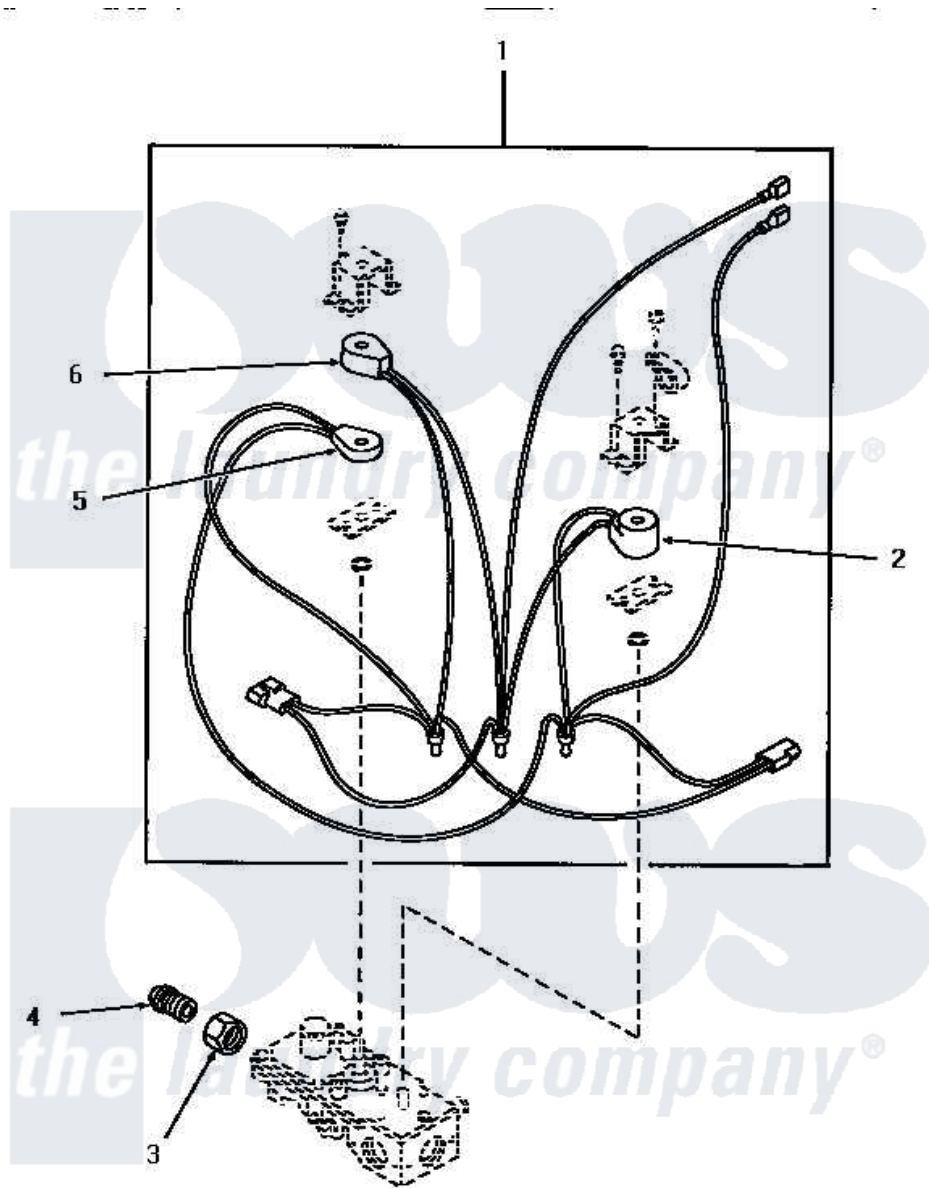

# Amana HG2090 01 - 56225 GAS VALVE ASSY

Amana [Residential Amana HG2090 Dryer Parts](#) Parts Diagram 01 - 56225 GAS VALVE ASSY  
 Click on the part number to view part

Item	Original Part Number	Replaced By	Status	Part Description
1	<a href="#">56225A</a>			Kit, Coil
2	56225D	<a href="#">56225A</a>		Kit, Coil
3	56281		Not Available	NUT, UNION
4	56282		Not Available	NIPPLE
5	56225C	<a href="#">56225A</a>		Kit, Coil
6	56225B	<a href="#">56225A</a>		Kit, Coil
NI	56225		Not Available	GAS VALVE ASSEMBLY