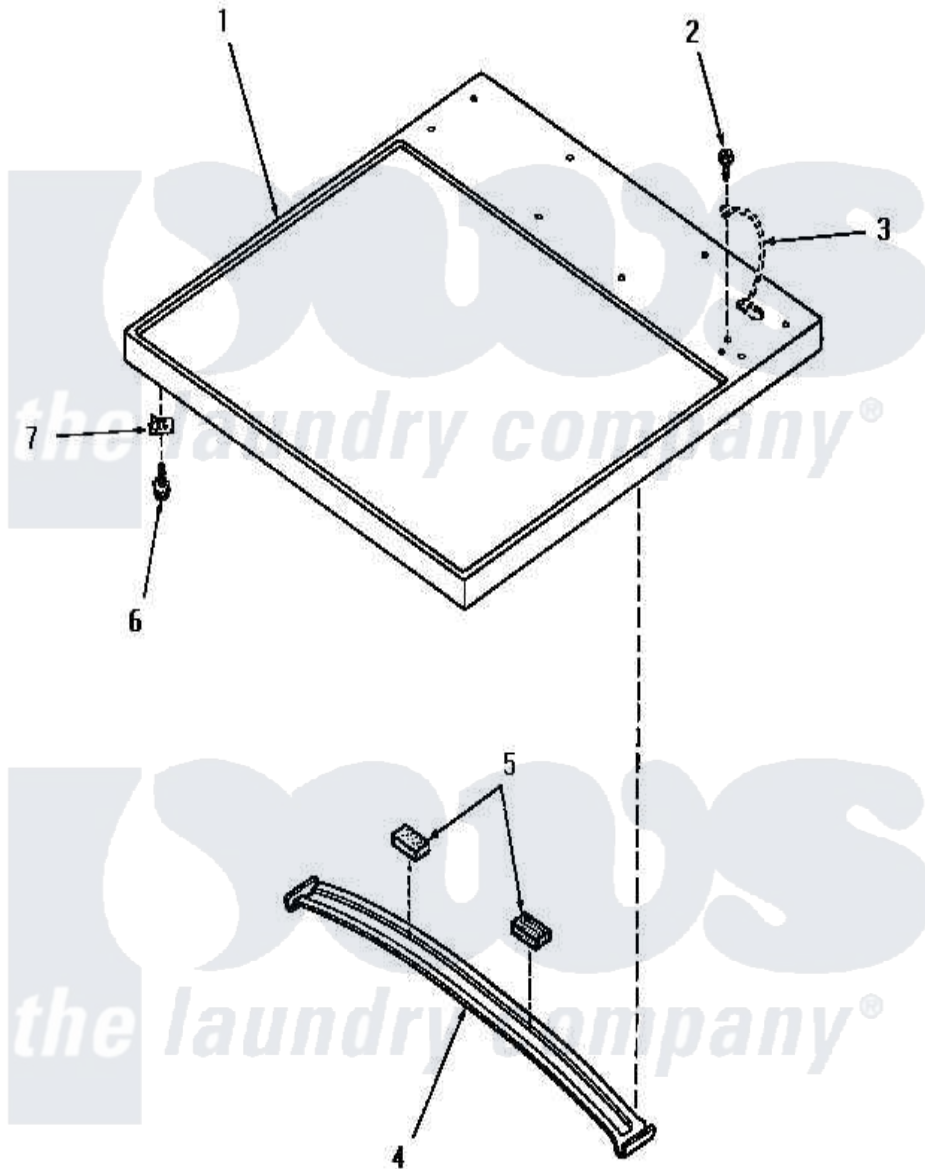

# Amana HG2090 02 - CABINET TOP

Amana [Residential Amana HG2090 Dryer Parts](#) Parts Diagram 02 - CABINET TOP  
 Click on the part number to view part

Item	Original Part Number	Replaced By	Status	Part Description
1	<a href="#">57066H</a>			Assembly, Top Panel-Domesti
"	57066W		Not Available	ASSY, TOP PANEL-DOMESTIxREPLACE
"	57066L		Not Available	ASSY, TOP PANEL-DOMESTI
"	57066K		Not Available	CABINET TOP, COFFEE
"	57066A		Not Available	CABONET TOP, AVOCADO
2	51784		Not Available	SCREW, 10B-16 X 1/2 HEX
3	Y00000000		Not Available	SEE NOTE GROUND WIRE, GREEN
4	56213		Not Available	TOP BRACE
5	56968		Not Available	PAD, FELT-ADHESIVE BACK
6	<a href="#">23008</a>			Screw, 10-24 X 3/4 Sems
7	20249	<a href="#">36020</a>		Nut-10-24