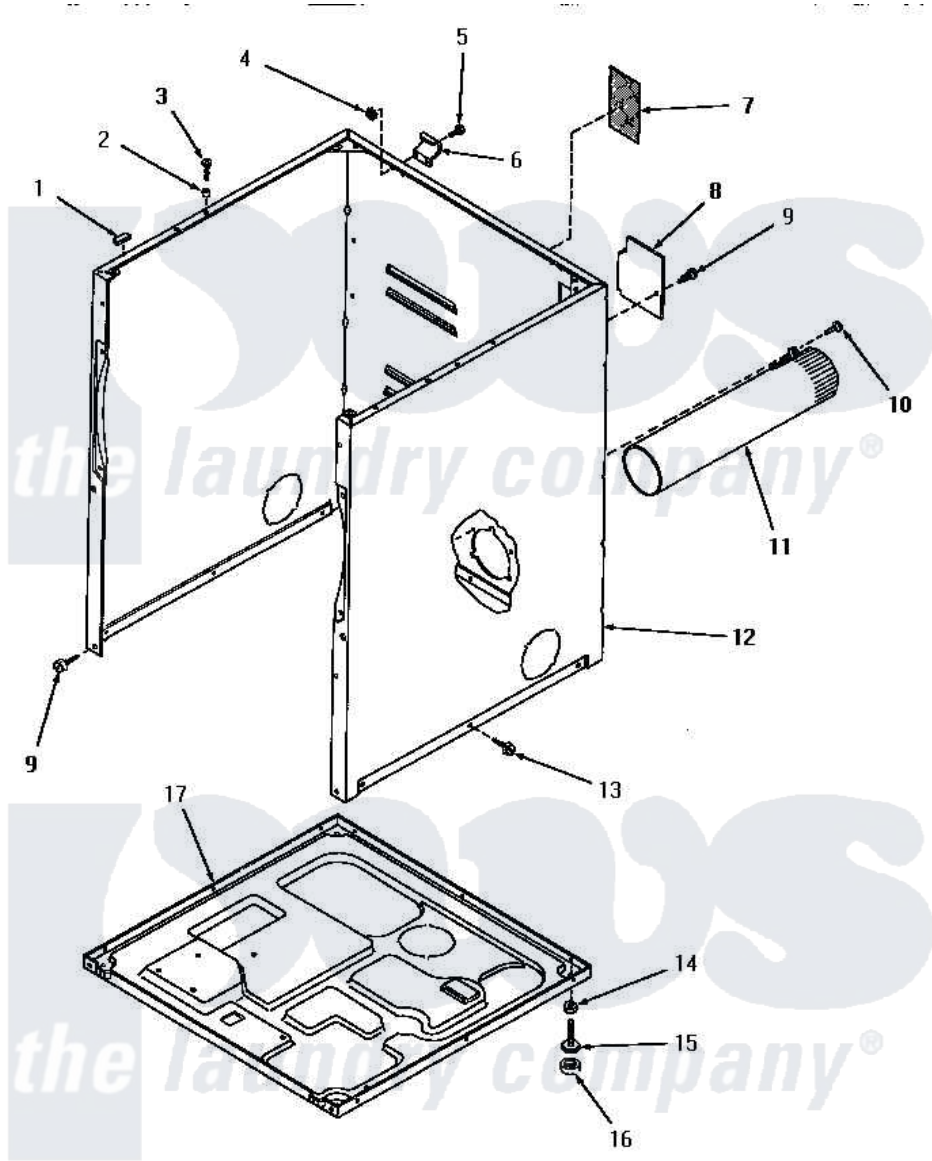

# Amana HG2090 03 - CABINET, EXHAUST DUCT & BASE

## CABINET, EXHAUST DUCT AND BASE

Amana [Residential Amana HG2090 Dryer Parts](#) Parts Diagram 03 - CABINET, EXHAUST DUCT & BASE  
 Click on the part number to view part

Item	Original Part Number	Replaced By	Status	Part Description
1	<a href="#">Y56128</a>			Pad, Bumper
2	56079	<a href="#">505187</a>		Locator, Panel
3	56086	<a href="#">Y014874</a>		Screw, Idler Arm And Sleeve
4	23951	<a href="#">M0282009</a>		Nut
5	25723	<a href="#">27001200</a>		Screw
"	Y90576		Not Available	HEX HEAD SCREW
6	56043		Not Available	HINGE, TOP
7	56427		Not Available	STICKER
8	56044	<a href="#">60821</a>		Access Cover
9	25723	<a href="#">27001200</a>		Screw
10	25724		Not Available	HEX HEAD SCREW
11	56118		Not Available	ASSY, EXHAUST DUCT
12	57070A		Not Available	CABINET, AVOCADO
"	57070H		Not Available	ASSY, DRYER CABINET
"	57070K		Not Available	CABINET, COFFEE
"	57070L		Not Available	CABINET, ALMOND

"	57070W		Not Available	CABINET, WHITE
13	51784		Not Available	SCREW, 10B-16 X 1/2 HEX
14	20274	<a href="#">62739</a>		Nut, Lock
15	Y52696	<a href="#">Y305086</a>		Adjustable Leg And Nut
16	70282	<a href="#">Y314137</a>		Foot, Rubber
17	<a href="#">56074</a>			Base