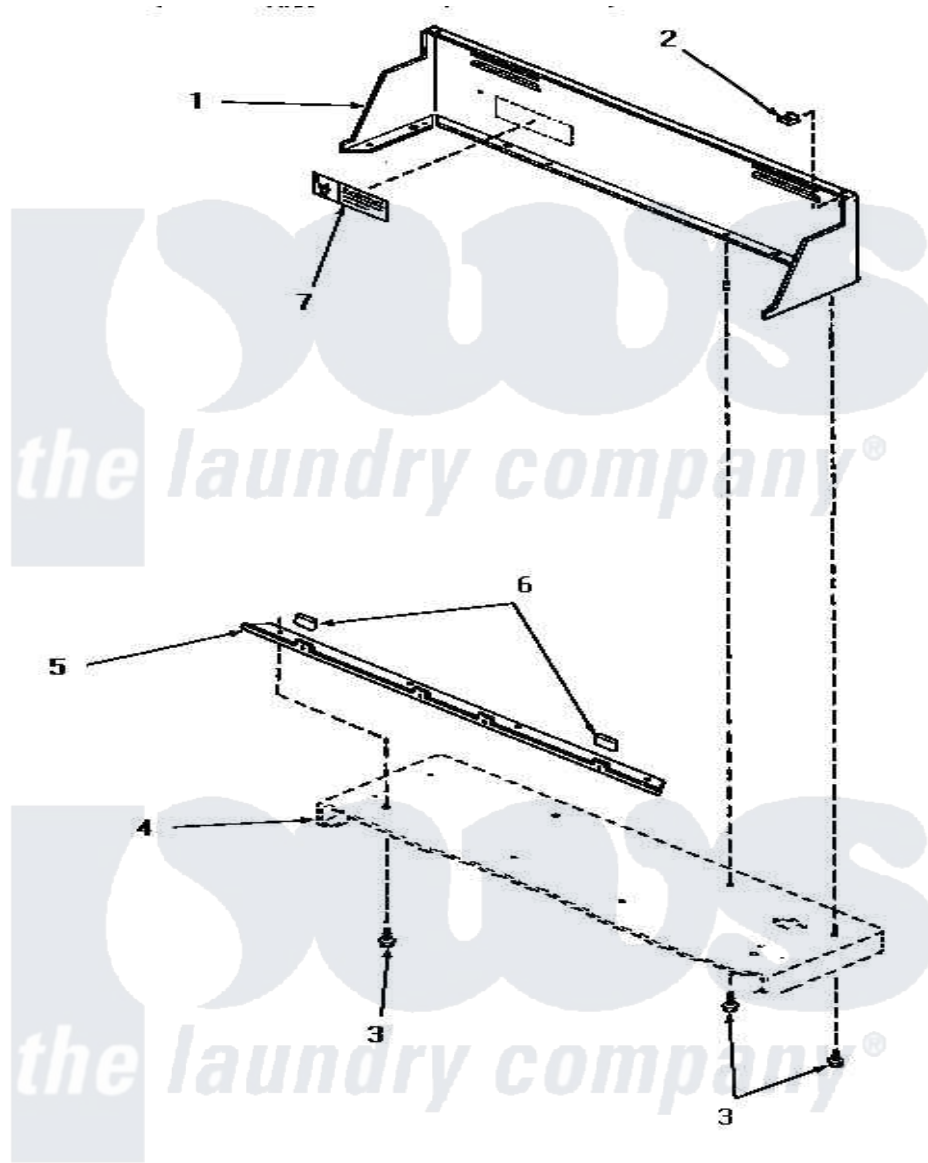

# Amana HG2090 04 - CONTROL HOOD

## CONTROL HOOD

Amana [Residential Amana HG2090 Dryer Parts](#) Parts Diagram 04 - CONTROL HOOD  
 Click on the part number to view part

Item	Original Part Number	Replaced By	Status	Part Description
1	56014W		Not Available	CONTROL HOOD, WHITE
"	56014L		Not Available	CONTROL HOOD, ALMOND
"	56014K		Not Available	CONTROL HOOD, COFFEE
"	56014H		Not Available	CONTROL HOOD, HARVEST GOLD
"	56014A		Not Available	CONTROL HOOD, AVOCADO
2	<a href="#">24522</a>			Nut, Speed-8ab-18 C1995
3	55985	<a href="#">W10116760</a>		Screw
4	Y00000000		Not Available	SEE NOTE CABINET TOP
5	56070		Not Available	ANGLE,MOUNTING-CONTROL
6	24859		Not Available	SLEEVE,SUPPORT ANGLE
7	24903		Not Available	STICKER,DISCONNECT POW