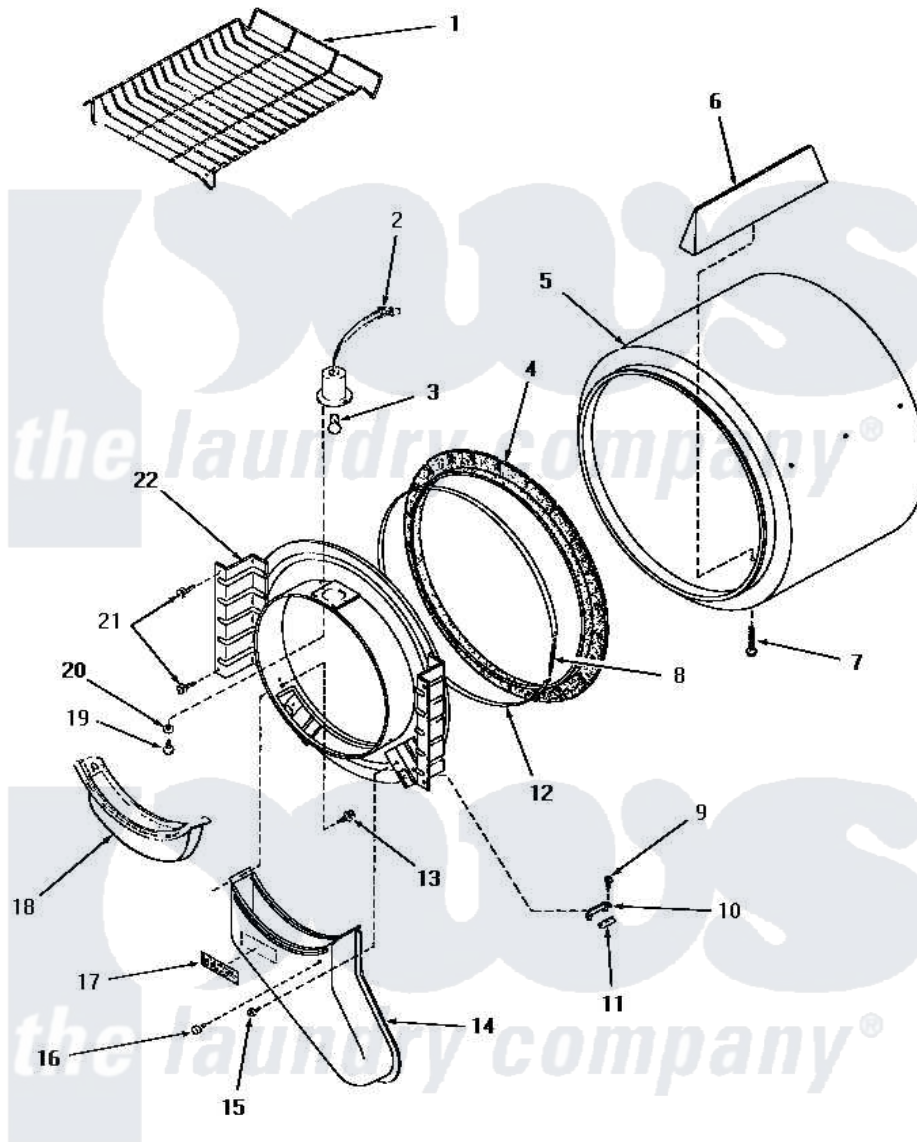

Amana HG2090 07 - FR BLKHD, AIR DUCT, FELT SEAL & CYLINDER

FRONT BULKHEAD, AIR DUCT, FELT SEAL AND CYLINDER

Amana [Residential Amana HG2090 Dryer Parts](#) Parts Diagram 07 - FR BLKHD, AIR DUCT, FELT SEAL & CYLINDER
 Click on the part number to view part

Item	Original Part Number	Replaced By	Status	Part Description
1	58846		Not Available	RACK, DRYING
3	Y54608	31001575		Bulb, Cylinder Light
4	56088			Assembly, Seal
5	56175		Not Available	ASSY, CYLINDER PACK
6	56013		Not Available	BAFFLE, CYLINDER-SHORT-
7	56131		Not Available	SCREW, 10BT X 1 TAPPING
8	52310			Spring
9	23222	3177991		Screw
10	56053	61448		Glide, Cylinder-Rulon F
"	57005	61448		Glide, Cylinder-Rulon F
11	56058	510189		Pad Felt
12	Y56090		Not Available	SEAL STRAP
13	23628	489464		Screw
14	56027		Not Available	AIR DUCT
15	25724		Not Available	HEX HEAD SCREW
16	56938		Not Available	BUMPER

17	24903		Not Available	STICKER,DISCONNECT POW
18	57024	61376P		Filter, Lint-White W/Inst.
19	22145		Not Available	SCREW,6Z-20X 3/8 SS RD
20	51345		Not Available	LOCKWASHER
21	25723	27001200		Screw
22	57018		Not Available	ASSY BULK HEAD