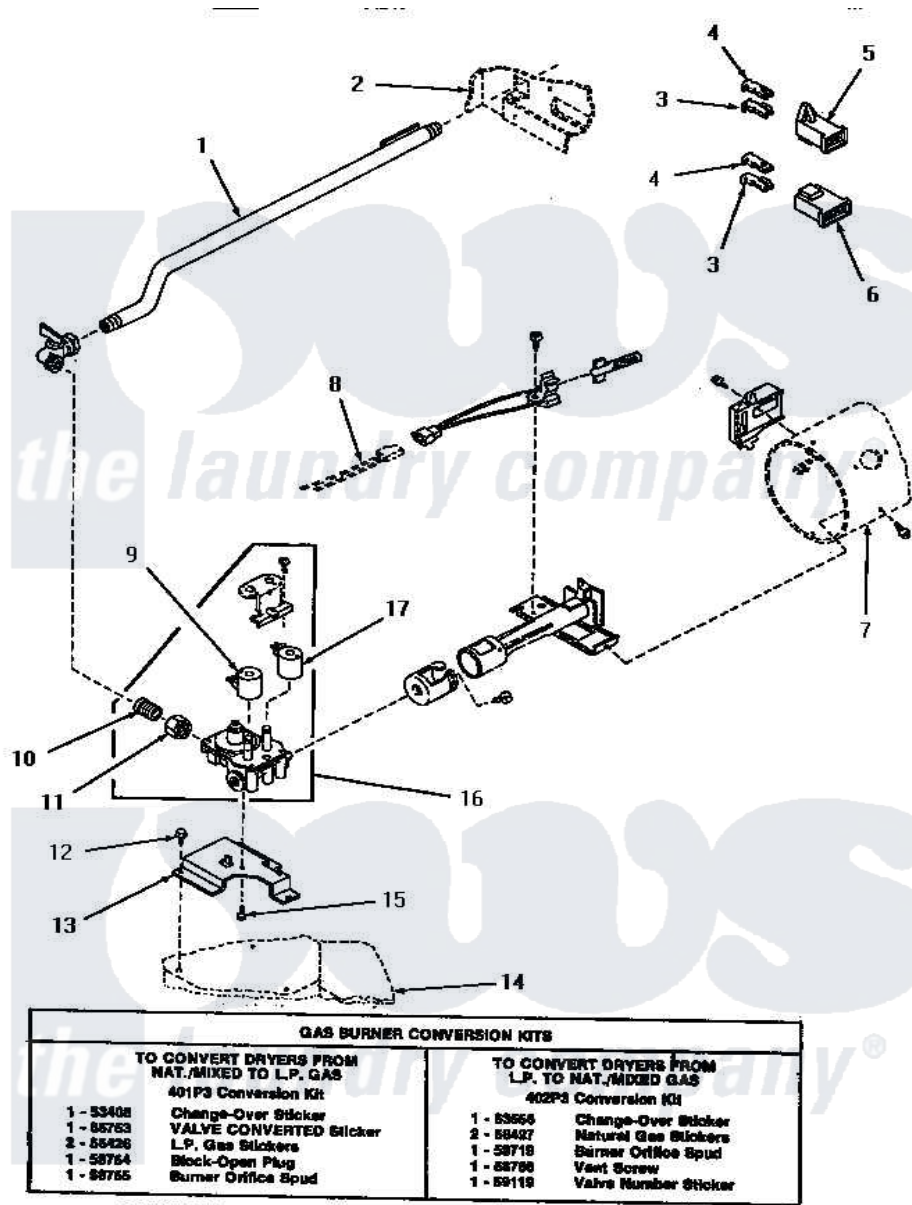

# Amana HG2090 08 - GAS VALVE, IGN, TERM & GAS CONV KITS

**GAS VALVE, IGNITER, TERMINALS AND GAS CONVERSION KITS**

Amana [Residential Amana HG2090 Dryer Parts](#) Parts Diagram 08 - GAS VALVE, IGN, TERM & GAS CONV KITS  
 Click on the part number to view part

Item	Original Part Number	Replaced By	Status	Part Description
1	<a href="#">58911</a>			Assembly, Lead-In Pipe
2	Y00000000		Not Available	SEE NOTE CABINET
3	<a href="#">Y00190</a>			Connector-Receptacle
4	<a href="#">Y00189</a>			Terminal, Spade
5	<a href="#">58799</a>			Connector-2 Circuit
6	58800		Not Available	CONNECTOR-3 CIRCUIT (3 CIRCUIT CONNECTOR)
7	Y00000000		Not Available	SEE NOTE BURNER HOUSING
8	Y00000000		Not Available	SEE NOTE WIRING HARNESS
9	58804A	<a href="#">306106</a>		Coil, Holding And Booster-W
10	56282		Not Available	NIPPLE
11	Y58281		Not Available	NUT
12	56264	<a href="#">27001200</a>		Screw
13	58912	<a href="#">500821</a>		Bracket, Mounting-Gas
14	Y00000000		Not Available	SEE NOTE BASE

15	56124	<a href="#">3370225</a>	Screw
16	<a href="#">58804</a>		Assembly, Valve-Gas-Single-
17	58804B	<a href="#">694540</a>	Coil, 60 Hz
NI	58754	<a href="#">401P3</a>	Kit, Conversion-LP
"	58755	<a href="#">401P3</a>	Kit, Conversion-LP
"	58719	<a href="#">402P3</a>	Kit, Conversion-NG
"	58768	<a href="#">402P3</a>	Kit, Conversion-NG
"	56427	Not Available	STICKER
"	59119	Not Available	LABEL
"	<a href="#">401P3</a>		Kit, Conversion-LP
"	<a href="#">402P3</a>		Kit, Conversion-NG
"	53408	Not Available	LABEL,CHANGE-OVER
"	53556	Not Available	STICKER,CONVERSION
"	55753	Not Available	VALVE CONVERTED STICKER
"	Y56426	Not Available	L.P. GAS STICKERS