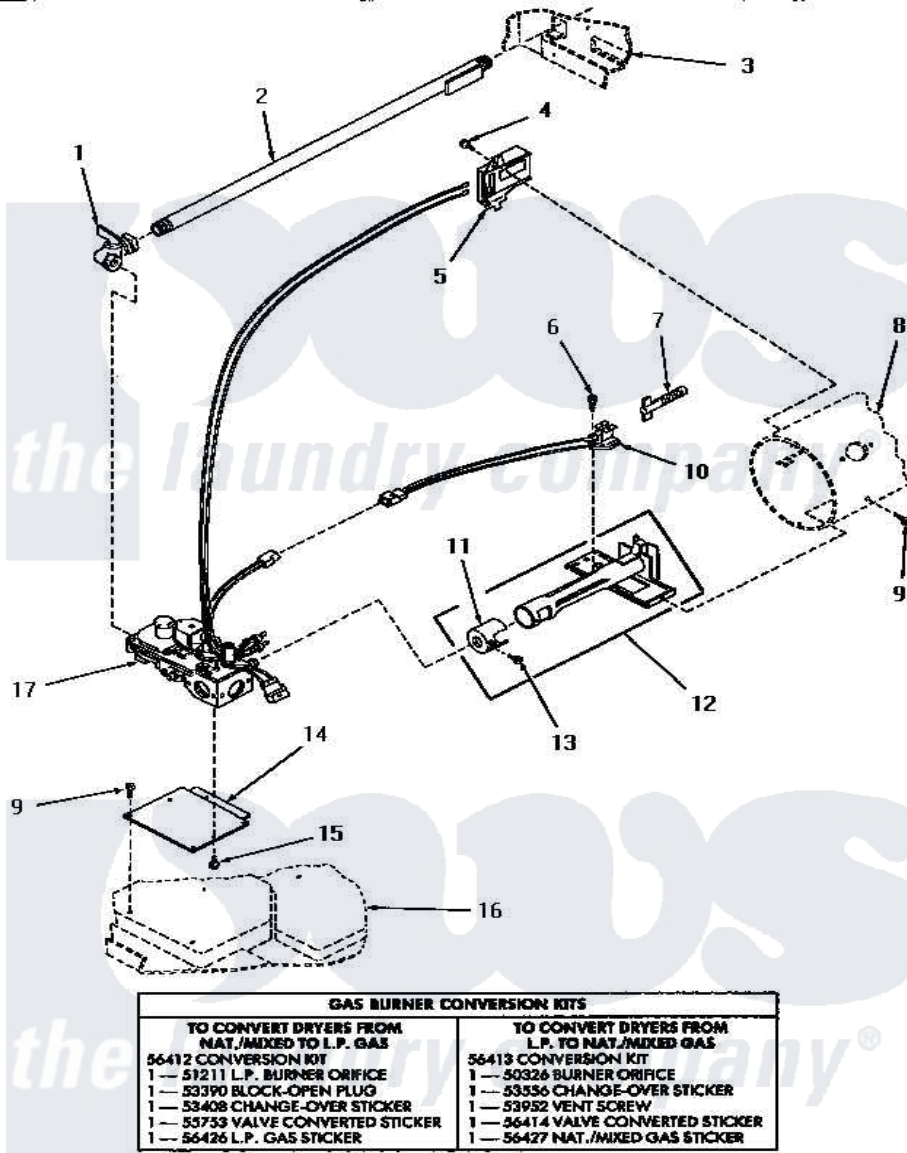

# Amana HG2090 09 - GAS VALVE, IGNITER & GAS CONVERSION KITS

**GAS VALVE, IGNITER AND GAS CONVERSION KITS  
(Gas Models)**

Amana [Residential Amana HG2090 Dryer Parts](#) Parts Diagram 09 - GAS VALVE, IGNITER & GAS CONVERSION KITS  
Click on the part number to view part

Item	Original Part Number	Replaced By	Status	Part Description
1	Y56229	<a href="#">510205</a>		Valve-Elbo
2	Y56228		Not Available	ASSY,LEAD-IN PIPE
3	Y00000000		Not Available	SEE NOTE CABINET
4	23222	<a href="#">3177991</a>		Screw
5	Y56231	<a href="#">338906</a>		Radiant, Sensor
6	52973		Not Available	SCREW
7	55438	<a href="#">4392003</a>		Ignitor
8	Y00000000		Not Available	SEE NOTE BURNER HOUSING
9	56264	<a href="#">27001200</a>		Screw
10	56233		Not Available	IGNITER BRACKET
11	53007	<a href="#">53-007</a>		Receptacle
12	Y56234	<a href="#">37001304</a>		Burner Ign
13	53006	<a href="#">53-006</a>		Receptacle
14	56242		Not Available	BRACKET,MOUNTING-VALVE
15	56124	<a href="#">3370225</a>		Screw

16	Y00000000	Not Available	SEE NOTE BASE
17	56225	Not Available	GAS VALVE ASSEMBLY
NI	53556	Not Available	STICKER,CONVERSION
"	<a href="#">50326</a>		Orifice, NG
"	55753	Not Available	VALVE CONVERTED STICKER
"	<a href="#">53390</a>		Plug, Block-Open
"	<a href="#">51211</a>		Orifice, LP No.55 Drill
"	56414	Not Available	VALVE CONVERTED STICKER
"	56413	Not Available	ASSY,CONVERSION KIT-LP
"	Y56426	Not Available	L.P. GAS STICKERS
"	53408	Not Available	LABEL,CHANGE-OVER
"	<a href="#">53952</a>		Screw, Vent
"	<a href="#">56412</a>		Assembly, Conversion Kit-NG
"	56427	Not Available	STICKER