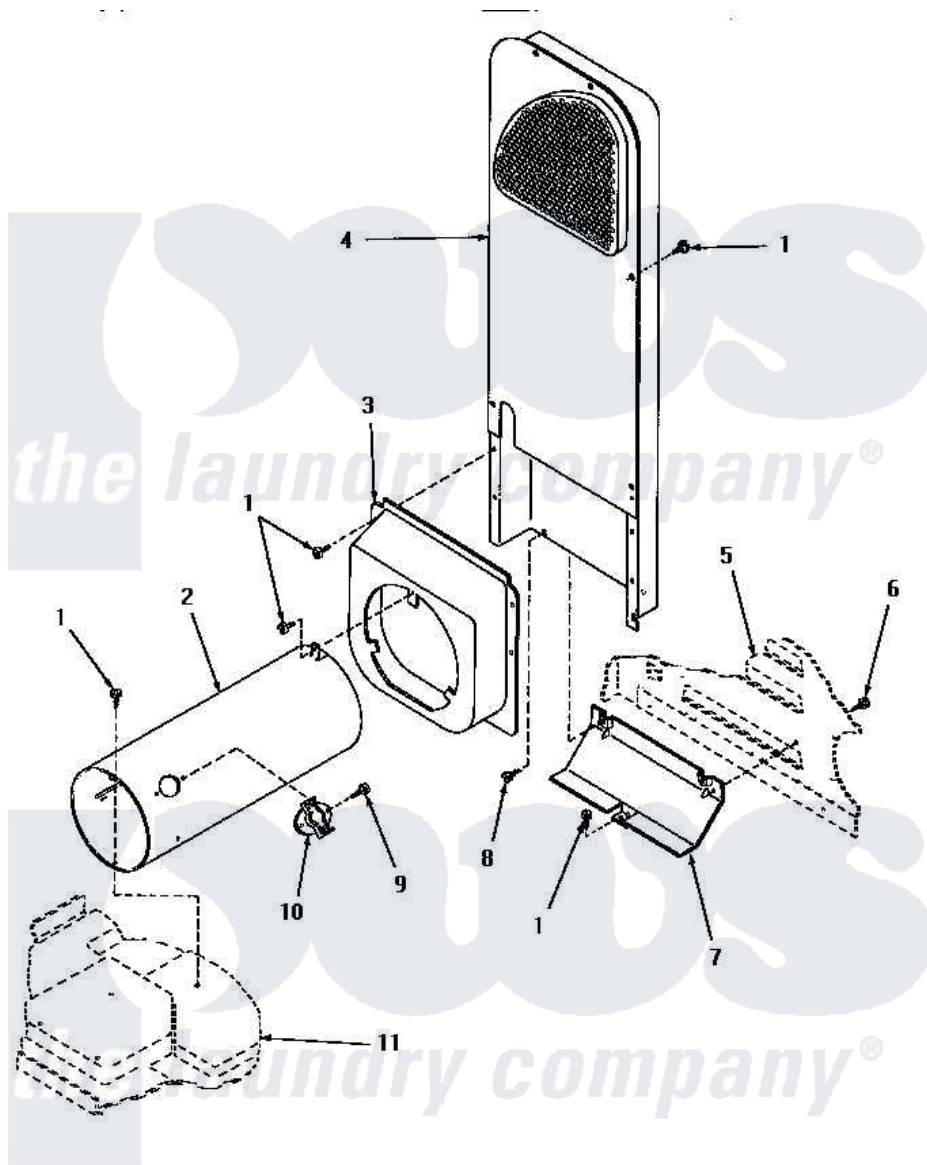

Amana HG2090 10 - HEATER BOX

HEATER BOX (Gas Models)

Amana [Residential Amana HG2090 Dryer Parts](#) Parts Diagram 10 - HEATER BOX
Click on the part number to view part

Item	Original Part Number	Replaced By	Status	Part Description
1	56264	27001200		Screw
2	56240	08013801		Bracket
3	56237	510101		Shroud Heat Duct
4	56029	503605		Assembly, Heater Duct
5	Y00000000		Not Available	SEE NOTE CABINET
6	25723	27001200		Screw
7	58048		Not Available	HEAT SHIELD
8	51780	3390631		Screw, 10-16 X 3/8
9	23222	3177991		Screw
10	58366	489P3		Limit Thermostat
11	Y00000000		Not Available	SEE NOTE BASE