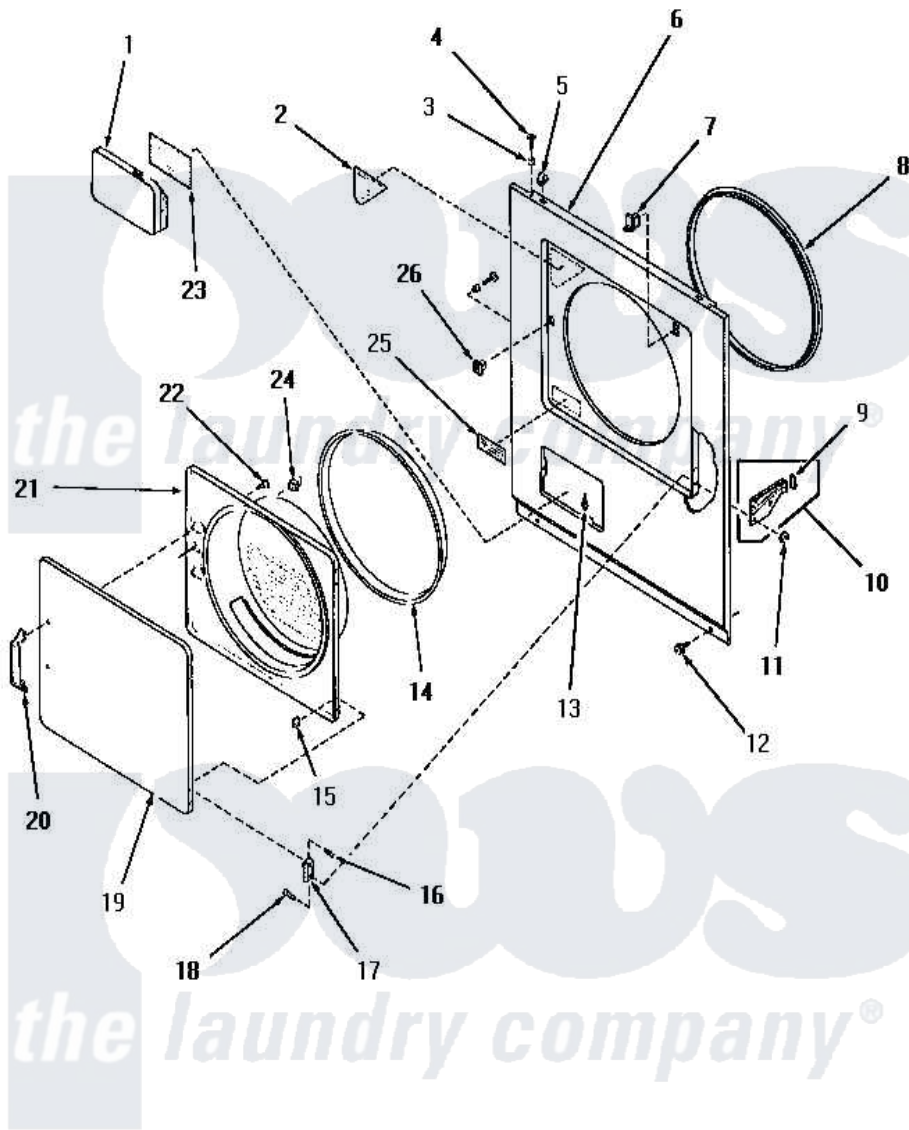

Amana HG2090 12 - LOADING DOOR, FRONT PANEL & SEALS

LOADING DOOR, FRONT PANEL AND SEALS

Amana [Residential Amana HG2090 Dryer Parts](#) Parts Diagram 12 - LOADING DOOR, FRONT PANEL & SEALS
 Click on the part number to view part