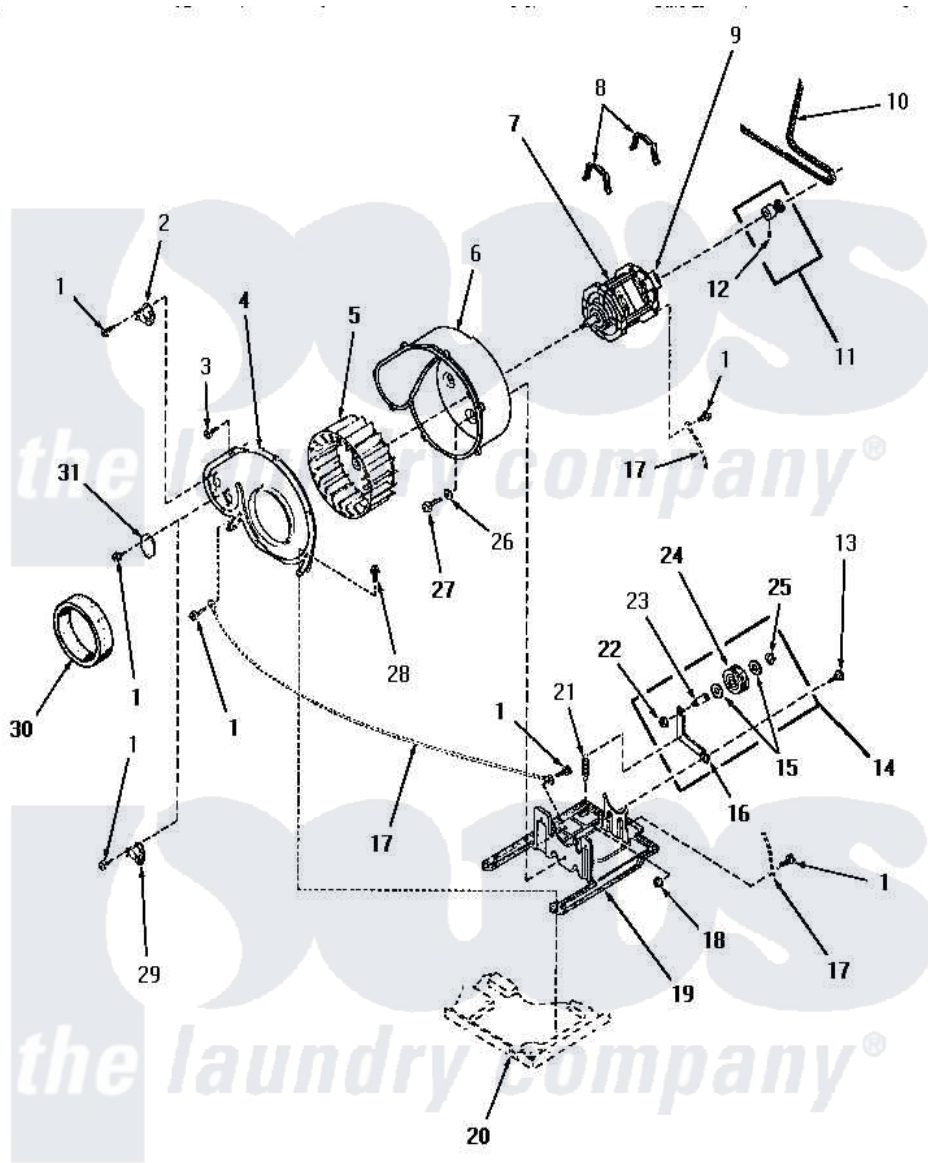

# Amana HG2090 13 - MOTOR, EXHAUST FAN & BELT

## MOTOR, EXHAUST FAN AND BELT

Amana Residential Amana HG2090 Dryer Parts Parts Diagram 13 - MOTOR, EXHAUST FAN & BELT

[Click on the part number to view part](#)

Item	Original Part Number	Replaced By	Status	Part Description
1	23222	<a href="#">3177991</a>		Screw
2	56440	<a href="#">56410</a>		Thermostat
3	23962	<a href="#">W10116760</a>		Screw
4	56059		Not Available	EXHAUST FAN IMPELLER
5	56000	<a href="#">510139P</a>		Assembly Blower Fan Package
6	<a href="#">56020</a>			Housing, Blower
7	56075	<a href="#">915P3</a>		Motor-Drive
"	Y58044	<a href="#">915P3</a>		Motor-Drive
8	Y58047	<a href="#">660658</a>		Clamp, Motor Mounting 343481 685441
9	53226		Not Available	SWITCH,MOTOR
"	53249		Not Available	SWITCH
10	56095	<a href="#">56095P</a>		Belt Cylinder Package
11	56133	<a href="#">56062P</a>		Kit-Motor
12	52906		Not Available	SETSCREW
13	<a href="#">52567</a>			Bolt, Shoulder

"	56587		Not Available	SCREW, 1/4-20 HEX HD SH
14	Y56170	<a href="#">56170P</a>		Assembly- Idle
15	<a href="#">52549</a>			Washer, 501 ID X3/4 Odx
16	56057		Not Available	LEVER, IDLER
17	Y00000000		Not Available	SEE NOTE GROUND WIRE, GREEN
18	52566	<a href="#">27001225</a>		Nut, Jam Mid Lock 1/4-20
19	Y58045	<a href="#">503613</a>		Mount, Motor
20	Y00000000		Not Available	SEE NOTE BASE
21	<a href="#">56076</a>			Spring, Idler
22	56156	<a href="#">358160</a>		Nut
23	<a href="#">56461</a>			Shaft
24	<a href="#">Y54414</a>			Assembly, Wheel And Bearing
25	<a href="#">23748</a>			Ring, Retaining
26	20492	<a href="#">M0270504</a>		Washer
27	56264	<a href="#">27001200</a>		Screw
28	25723	<a href="#">27001200</a>		Screw
29	56081	<a href="#">56081LAL</a>		Ridig Door Stop
"	56471		Not Available	THERMOSTAT
30	56065		Not Available	SEAL
31	Y0056157		Not Available	SUB 86495, SWITCH, LIGHT