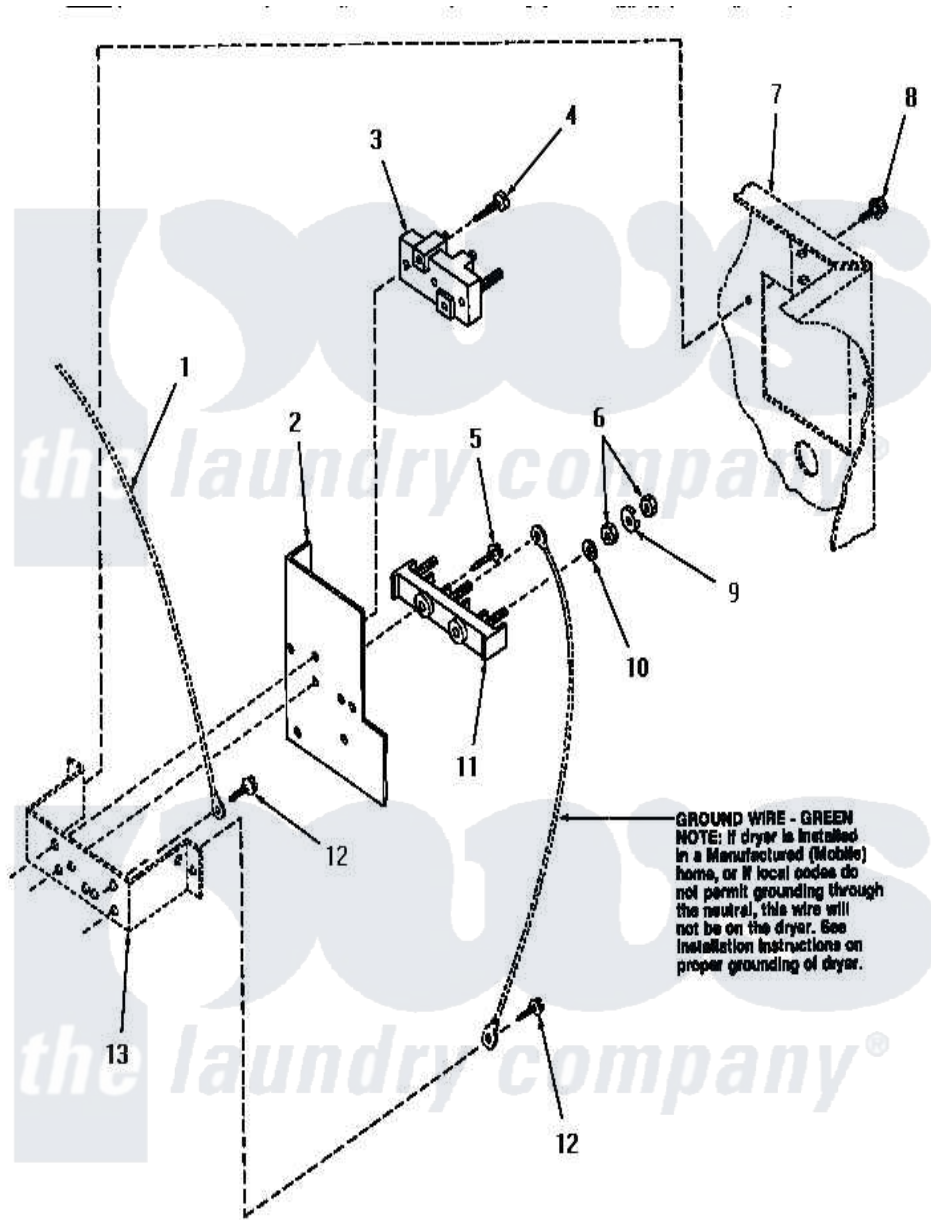

# Amana HG2090 16 - TERMINAL BLOCK

Amana Residential Amana HG2090 Dryer Parts Parts Diagram 16 - TERMINAL BLOCK  
 Click on the part number to view part

Item	Original Part Number	Replaced By	Status	Part Description
1	Y00000000		Not Available	SEE NOTE GROUND WIRE, GREEN
2	<a href="#">56087</a>			Shield, Terminal Block
3	50854	<a href="#">33001244</a>		Block, Terminal
4	Q6535		Not Available	SCREW, 10B-16 X 3/4 ROU
5	56131		Not Available	SCREW, 10BT X 1 TAPPING
6	Q6163		Not Available	NUT
7	Y00000000		Not Available	SEE NOTE CABINET
8	25723	<a href="#">27001200</a>		Screw
9	51474		Not Available	WASHER, 13/64IDX1/2ODX.
10	56552		Not Available	LOCKWASHER
11	58555		Not Available	TERMINAL BLOCK
12	51784		Not Available	SCREW, 10B-16 X 1/2 HEX
13	Y00000000		Not Available	SEE NOTE TERMINAL BLOCK BRACKET