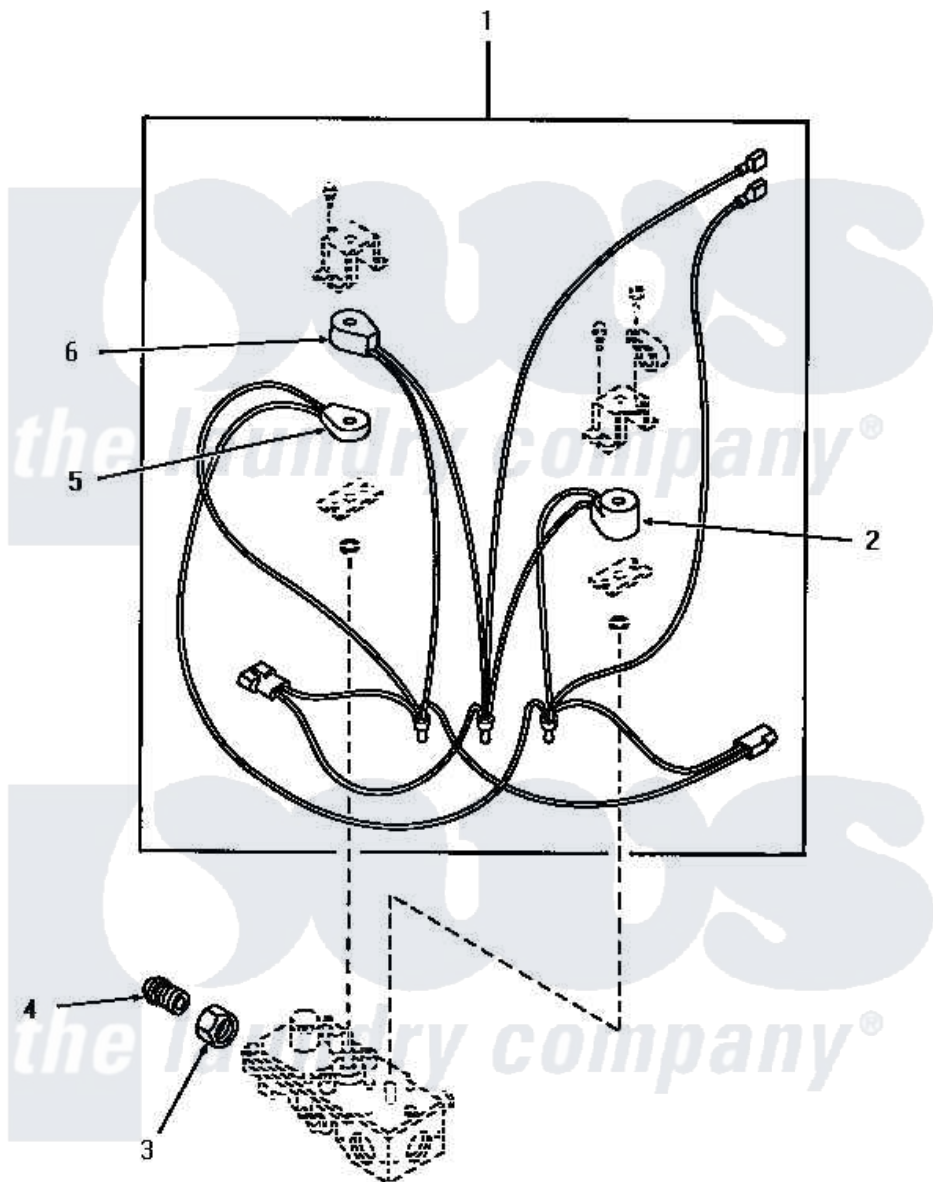

Amana HG2260 01 - 56225 GAS VALVE ASSY

Amana [Residential Amana HG2260 Washer Parts](#) Parts Diagram 01 - 56225 GAS VALVE ASSY
 Click on the part number to view part

Item	Original Part Number	Replaced By	Status	Part Description
1	56225A			Kit, Coil
2	56225D	56225A		Kit, Coil
3	56281		Not Available	NUT, UNION
4	56282		Not Available	NIPPLE
5	56225C	56225A		Kit, Coil
6	56225B	56225A		Kit, Coil
NI	56225		Not Available	GAS VALVE ASSEMBLY