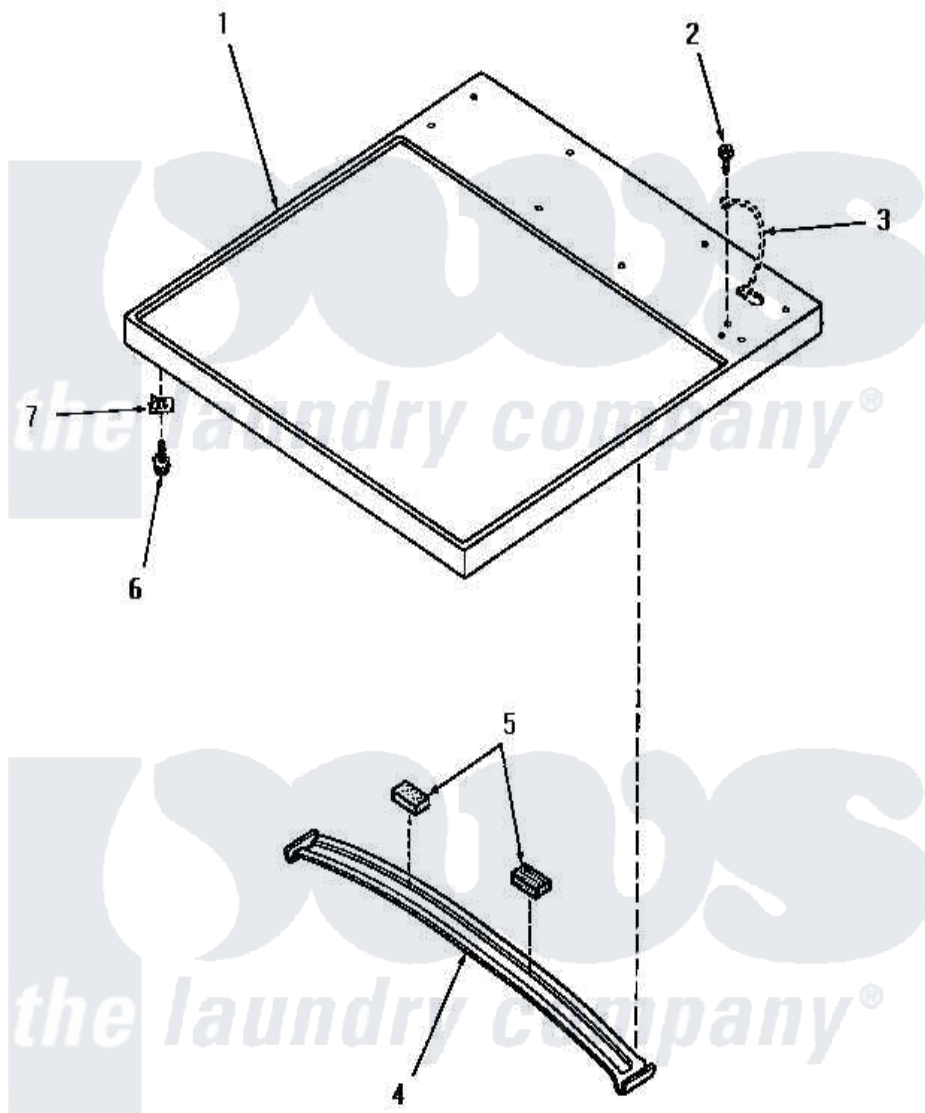

Amana HG2260 02 - CABINET TOP

Amana Residential Amana HG2260 Washer Parts Parts Diagram 02 - CABINET TOP
 Click on the part number to view part

Item	Original Part Number	Replaced By	Status	Part Description
1	56097W		Not Available	CABINET TOP, WHITE
"	56097L		Not Available	CABINET TOP, ALMOND
"	56097K		Not Available	CABINET TOP, COFFEE
"	56097A		Not Available	CABINET TOP, AVOCADO
"	56097H		Not Available	CABINET TOP, HARVEST GOLD
2	51784		Not Available	SCREW, 10B-16 X 1/2 HEX
3	Y00000000		Not Available	SEE NOTE GROUND WIRE, GREEN
4	56213		Not Available	TOP BRACE
5	56968		Not Available	PAD, FELT-ADHESIVE BACK
6	23008			Screw, 10-24 X 3/4 Sems
7	20249	36020		Nut-10-24