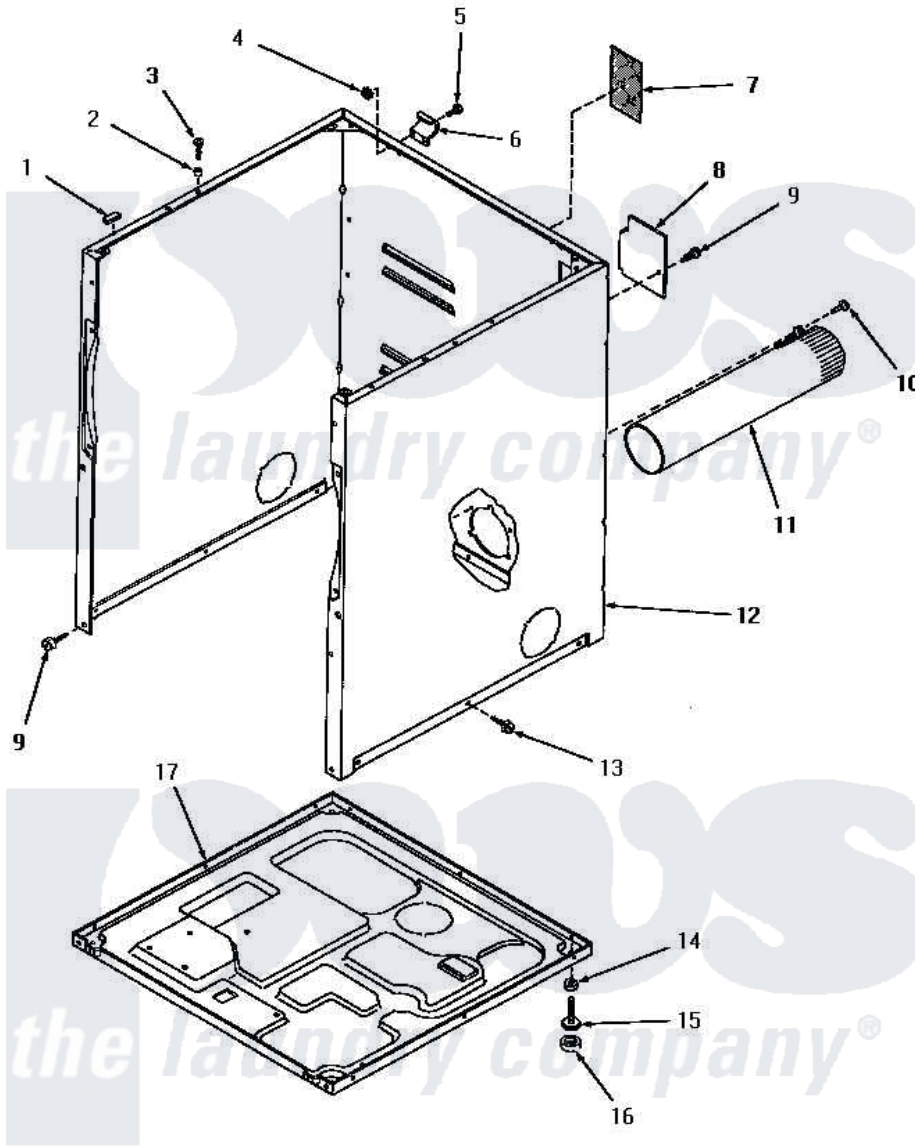

# Amana HG2260 03 - CABINET, EXHAUST DUCT & BASE

## CABINET, EXHAUST DUCT AND BASE

Amana [Residential Amana HG2260 Washer Parts](#) Parts Diagram 03 - CABINET, EXHAUST DUCT & BASE  
 Click on the part number to view part

Item	Original Part Number	Replaced By	Status	Part Description
1	<a href="#">Y56128</a>			Pad, Bumper
2	56079	<a href="#">505187</a>		Locator, Panel
3	56086	<a href="#">Y014874</a>		Screw, Idler Arm And Sleeve
4	23951	<a href="#">M0282009</a>		Nut
5	25723	<a href="#">27001200</a>		Screw
"	Y90576		Not Available	HEX HEAD SCREW
6	56043		Not Available	HINGE, TOP
7	56427		Not Available	STICKER
8	56044	<a href="#">60821</a>		Access Cover
9	25723	<a href="#">27001200</a>		Screw
10	25724		Not Available	HEX HEAD SCREW
11	56118		Not Available	ASSY, EXHAUST DUCT
12	57070A		Not Available	CABINET, AVOCADO
"	57070H		Not Available	ASSY, DRYER CABINET
"	57070K		Not Available	CABINET, COFFEE
"	57070L		Not Available	CABINET, ALMOND

"	57070W		Not Available	CABINET, WHITE
13	51784		Not Available	SCREW, 10B-16 X 1/2 HEX
14	20274	<a href="#">62739</a>		Nut, Lock
15	Y52696	<a href="#">Y305086</a>		Adjustable Leg And Nut
16	70282	<a href="#">Y314137</a>		Foot, Rubber
17	<a href="#">56074</a>			Base