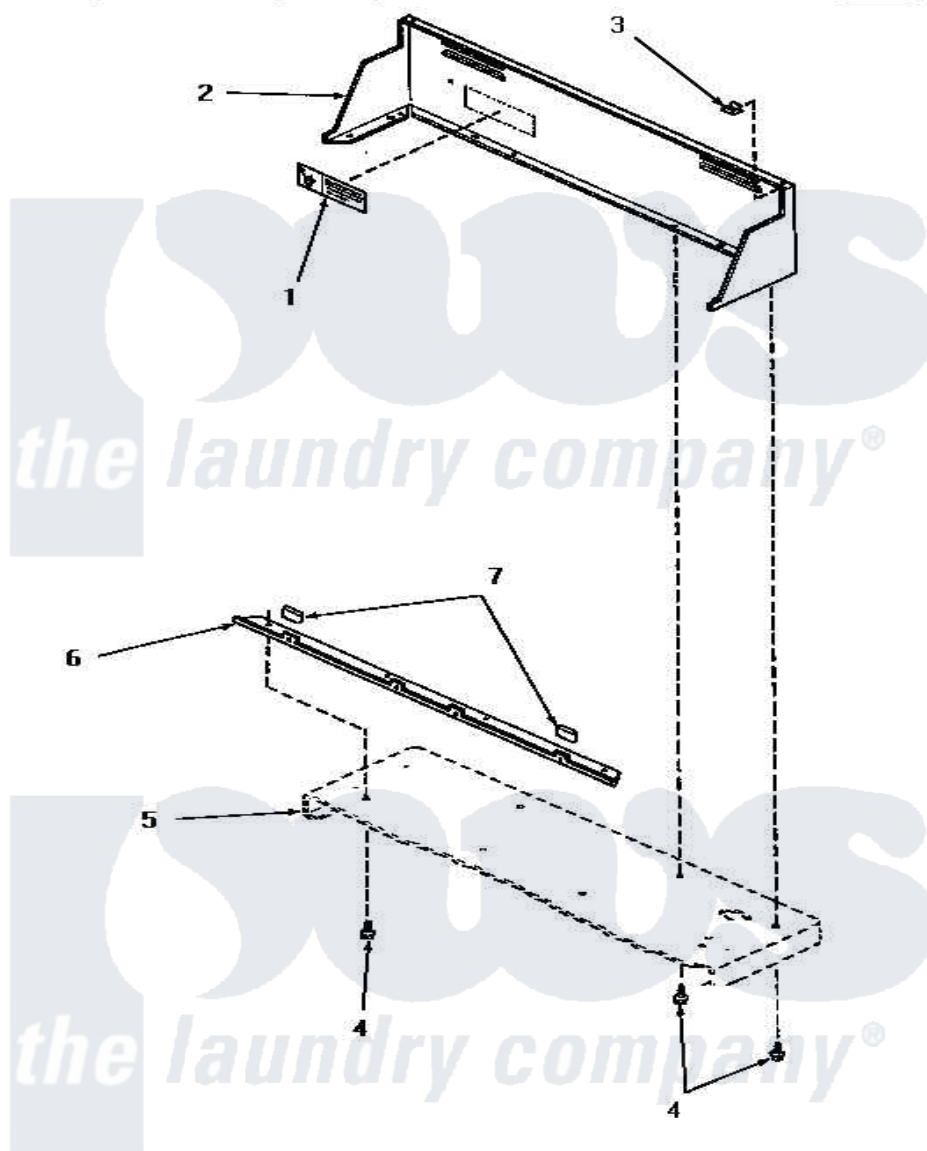

Amana HG2260 04 - CONTROL HOOD

CONTROL HOOD

[Amana Residential Amana HG2260 Washer Parts](#) Parts Diagram 04 - CONTROL HOOD

[Click on the part number to view part](#)

Item	Original Part Number	Replaced By	Status	Part Description
1	24903		Not Available	STICKER,DISCONNECT POW
2	56014W		Not Available	CONTROL HOOD, WHITE
"	56014L		Not Available	CONTROL HOOD, ALMOND
"	56014K		Not Available	CONTROL HOOD, COFFEE
"	56014H		Not Available	CONTROL HOOD, HARVEST GOLD
"	56014A		Not Available	CONTROL HOOD, AVOCADO
3	24522			Nut, Speed-8ab-18 C1995
4	55985	W10116760		Screw
5	Y00000000		Not Available	SEE NOTE CABINET TOP
6	56070		Not Available	ANGLE,MOUNTING-CONTROL
7	24859		Not Available	SLEEVE,SUPPORT ANGLE