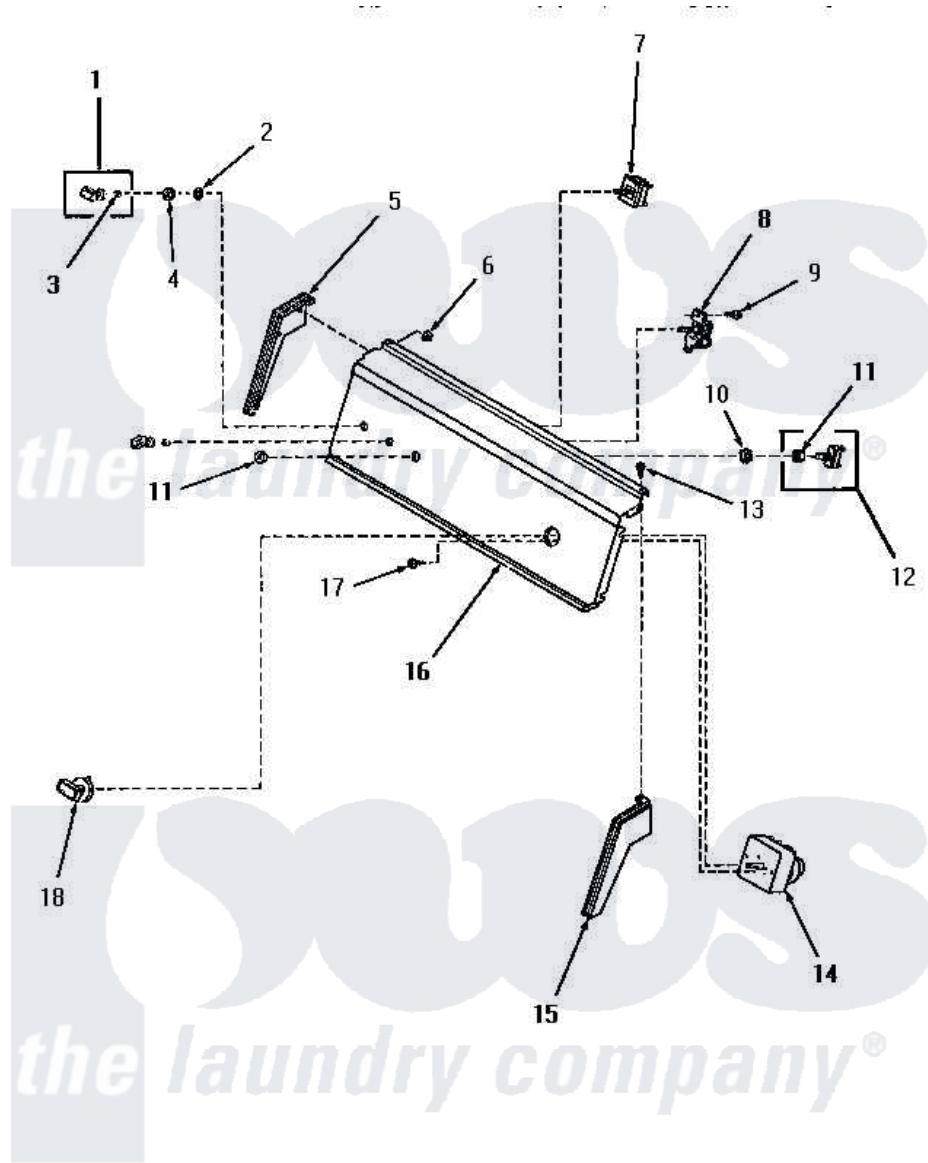

Amana HG2260 05 - CONTROL PANEL & CONTROLS

CONTROL PANEL AND CONTROLS

Amana [Residential Amana HG2260 Washer Parts](#) Parts Diagram 05 - CONTROL PANEL & CONTROLS
 Click on the part number to view part

Item	Original Part Number	Replaced By	Status	Part Description
"	NOTE:		Not Available	THE 56225 GAS VALVE HAS BEEN REPLACED BY THE 58804 GAS VALVE--SEE PAGES 14, 15.
1	27376		Not Available	No Longer Available
2	91176			Lockwasher, 3/8 Intshkp
3	10519		Not Available	RETAINER
4	24205			Nut, Knurled 3/8-24
5	25124		Not Available	CONTROL HOOD END, LEFT
6	25126	5303284616		Clip
7	52624	58813P		Switch W/Instructions
9	55985	W10116760		Screw
10	25820		Not Available	LOCKWASHER, 1/2 INT SHK
11	52947			Nut, Hex 15/32-32
12	55882	55882P		Assembly- Switch
13	25232		Not Available	SCREW, 8AB-18X7/8 OVAL
14	53466		Not Available	TIMER

15	25123	Not Available	CONTROL HOOD END, RIGHT
16	0056512	Not Available	CAP, WATER TUBE
17	70212		Screw, 8-32 X 5/32 RD H
18	56508	Not Available	ASSY,KNOB-TIMER