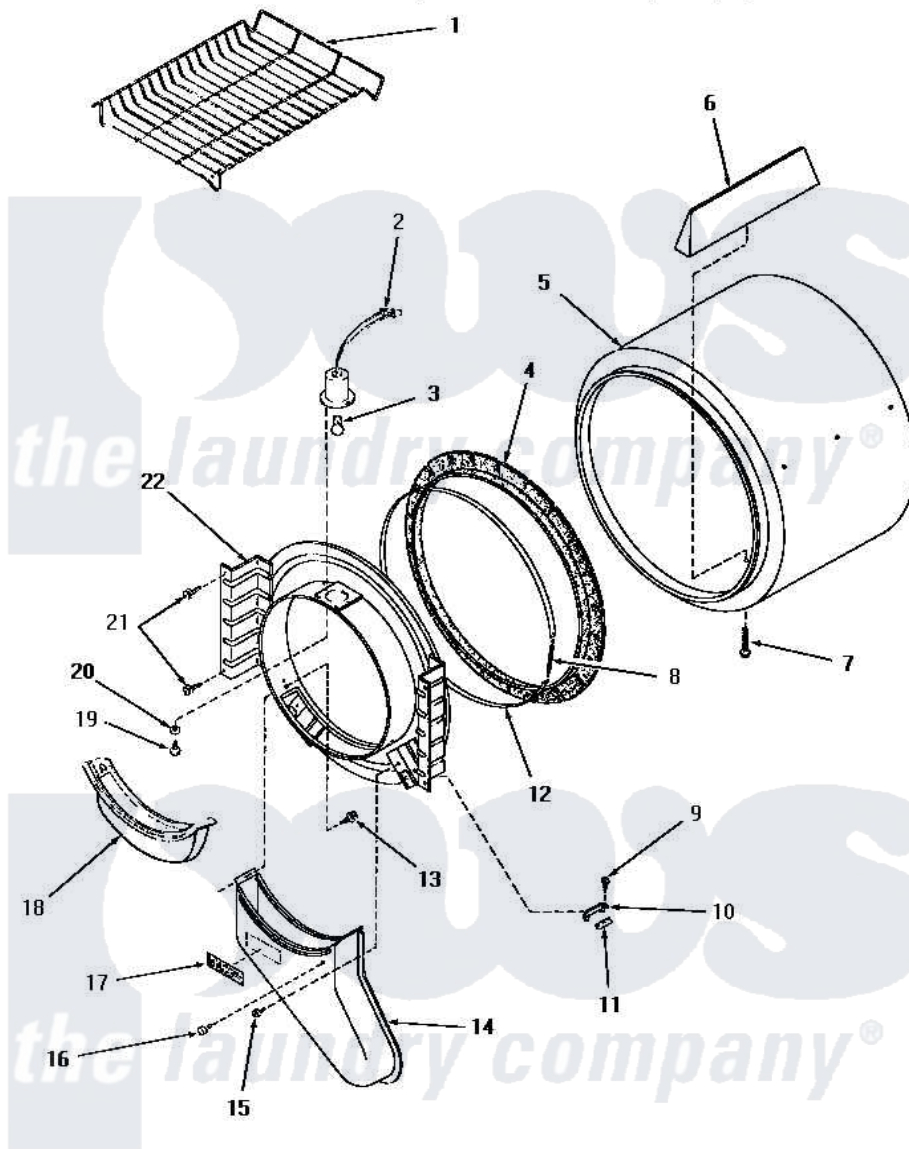

# Amana HG2260 07 - FR BLKHD, AIR DUCT, FELT SEAL & CYLINDER

## FRONT BULKHEAD, AIR DUCT, FELT SEAL AND CYLINDER

Amana [Residential Amana HG2260 Washer Parts](#) Parts Diagram 07 - FR BLKHD, AIR DUCT, FELT SEAL & CYLINDER  
 Click on the part number to view part

Item	Original Part Number	Replaced By	Status	Part Description
1	58846		Not Available	RACK, DRYING
3	Y54608	<a href="#">31001575</a>		Bulb, Cylinder Light
4	<a href="#">56088</a>			Assembly, Seal
5	56175		Not Available	ASSY, CYLINDER PACK
6	56013		Not Available	BAFFLE, CYLINDER-SHORT-
7	56131		Not Available	SCREW, 10BT X 1 TAPPING
8	<a href="#">52310</a>			Spring
9	23222	<a href="#">3177991</a>		Screw
10	56053	<a href="#">61448</a>		Glide, Cylinder-Rulon F
"	57005	<a href="#">61448</a>		Glide, Cylinder-Rulon F
11	56058	<a href="#">510189</a>		Pad Felt
12	Y56090		Not Available	SEAL STRAP
13	23628	<a href="#">489464</a>		Screw
14	56027		Not Available	AIR DUCT
15	25724		Not Available	HEX HEAD SCREW
16	56938		Not Available	BUMPER

17	24903	Not Available	STICKER,DISCONNECT POW
18	57024	<a href="#">61376P</a>	Filter, Lint-White W/Inst.
19	22145	Not Available	SCREW,6Z-20X 3/8 SS RD
20	51345	Not Available	LOCKWASHER
21	25723	<a href="#">27001200</a>	Screw
22	Y0056154	Not Available	RELAY