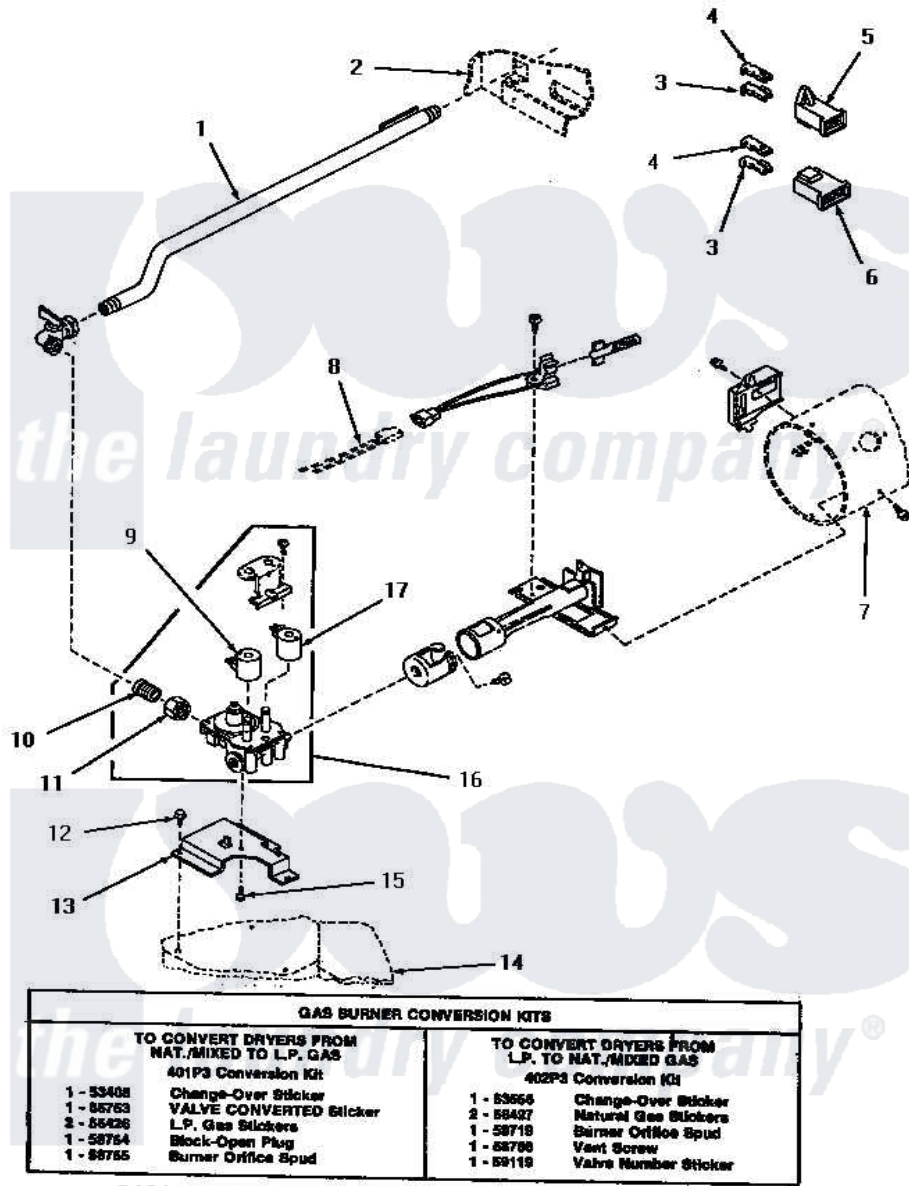

# Amana HG2260 08 - GAS VALVE, IGN, TERM & GAS CONV KITS

**GAS VALVE, IGNITER, TERMINALS AND GAS CONVERSION KITS**

Amana [Residential Amana HG2260 Washer Parts](#) Parts Diagram 08 - GAS VALVE, IGN, TERM & GAS CONV KITS  
 Click on the part number to view part

Item	Original Part Number	Replaced By	Status	Part Description
1	<a href="#">58911</a>			Assembly, Lead-In Pipe
2	Y00000000		Not Available	SEE NOTE CABINET
3	<a href="#">Y00190</a>			Connector-Receptacle
4	<a href="#">Y00189</a>			Terminal, Spade
5	<a href="#">58799</a>			Connector-2 Circuit
6	58800		Not Available	CONNECTOR-3 CIRCUIT (3 CIRCUIT CONNECTOR)
7	Y00000000		Not Available	SEE NOTE BURNER HOUSING
8	Y00000000		Not Available	SEE NOTE WIRING HARNESS
9	58804A	<a href="#">306106</a>		Coil, Holding And Booster-W
10	56282		Not Available	NIPPLE
11	Y58281		Not Available	NUT
12	56264	<a href="#">27001200</a>		Screw
13	58912	<a href="#">500821</a>		Bracket, Mounting-Gas
14	Y00000000		Not Available	SEE NOTE BASE

15	56124	<a href="#">3370225</a>	Screw
16	<a href="#">58804</a>		Assembly, Valve-Gas-Single-
17	58804B	<a href="#">694540</a>	Coil, 60 Hz
NI	58754	<a href="#">401P3</a>	Kit, Conversion-LP
"	58755	<a href="#">401P3</a>	Kit, Conversion-LP
"	58719	<a href="#">402P3</a>	Kit, Conversion-NG
"	58768	<a href="#">402P3</a>	Kit, Conversion-NG
"	56427	Not Available	STICKER
"	59119	Not Available	LABEL
"	<a href="#">401P3</a>		Kit, Conversion-LP
"	<a href="#">402P3</a>		Kit, Conversion-NG
"	53408	Not Available	LABEL,CHANGE-OVER
"	53556	Not Available	STICKER,CONVERSION
"	55753	Not Available	VALVE CONVERTED STICKER
"	Y56426	Not Available	L.P. GAS STICKERS