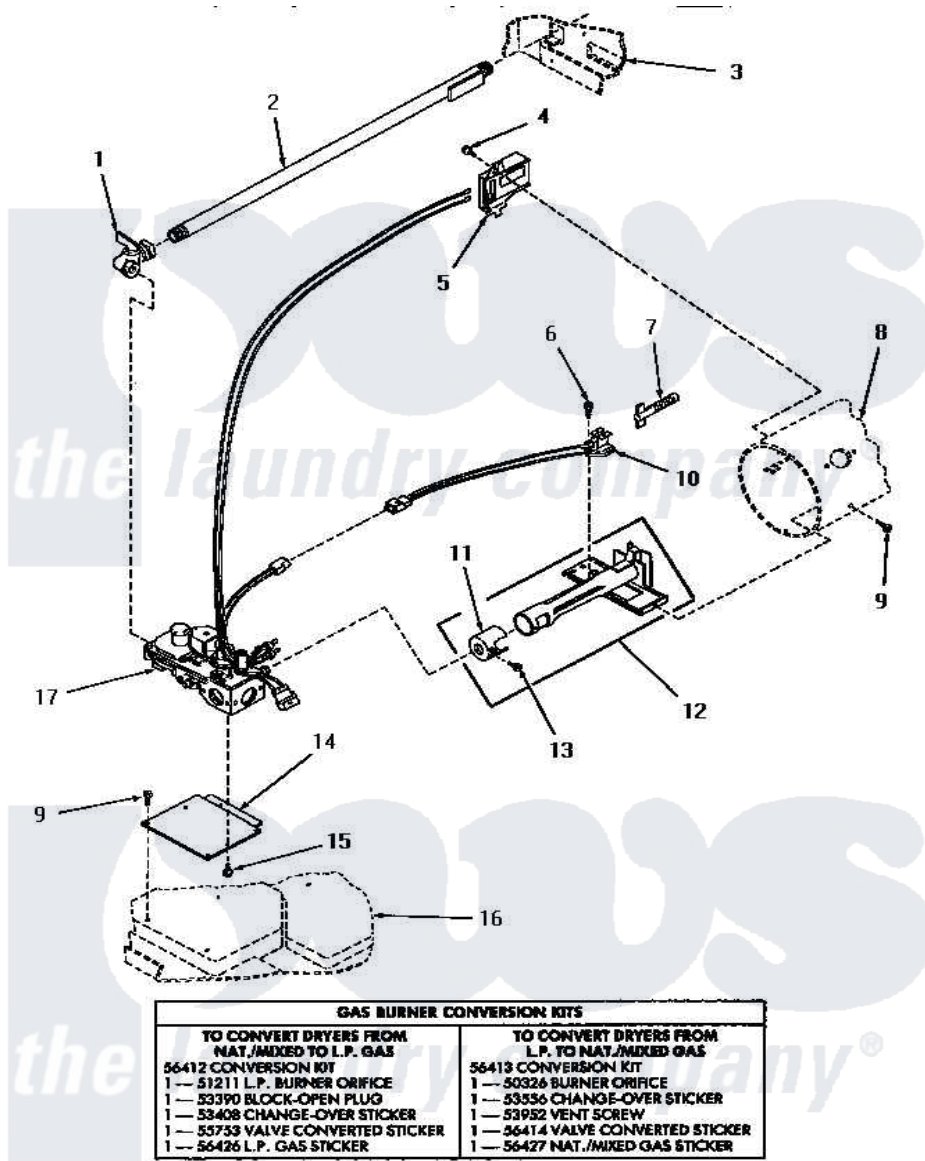

# Amana HG2260 09 - GAS VALVE, IGNITER & GAS CONVERSION KITS

## GAS VALVE, IGNITER AND GAS CONVERSION KITS (Gas Models)

Amana [Residential Amana HG2260 Washer Parts](#) Parts Diagram 09 - GAS VALVE, IGNITER & GAS CONVERSION KITS

[Click on the part number to view part](#)

|    |                       |                         |                             |
|----|-----------------------|-------------------------|-----------------------------|
| 15 | 56124                 | <a href="#">3370225</a> | Screw                       |
| 16 | Y00000000             | Not Available           | SEE NOTE BASE               |
| 17 | 56225                 | Not Available           | GAS VALVE ASSEMBLY          |
| NI | 53556                 | Not Available           | STICKER, CONVERSION         |
| "  | <a href="#">50326</a> |                         | Orifice, NG                 |
| "  | 55753                 | Not Available           | VALVE CONVERTED STICKER     |
| "  | <a href="#">53390</a> |                         | Plug, Block-Open            |
| "  | <a href="#">51211</a> |                         | Orifice, LP No.55 Drill     |
| "  | 56414                 | Not Available           | VALVE CONVERTED STICKER     |
| "  | 56413                 | Not Available           | ASSY, CONVERSION KIT-LP     |
| "  | Y56426                | Not Available           | L.P. GAS STICKERS           |
| "  | 53408                 | Not Available           | LABEL, CHANGE-OVER          |
| "  | <a href="#">53952</a> |                         | Screw, Vent                 |
| "  | <a href="#">56412</a> |                         | Assembly, Conversion Kit-NG |
| "  | 56427                 | Not Available           | STICKER                     |