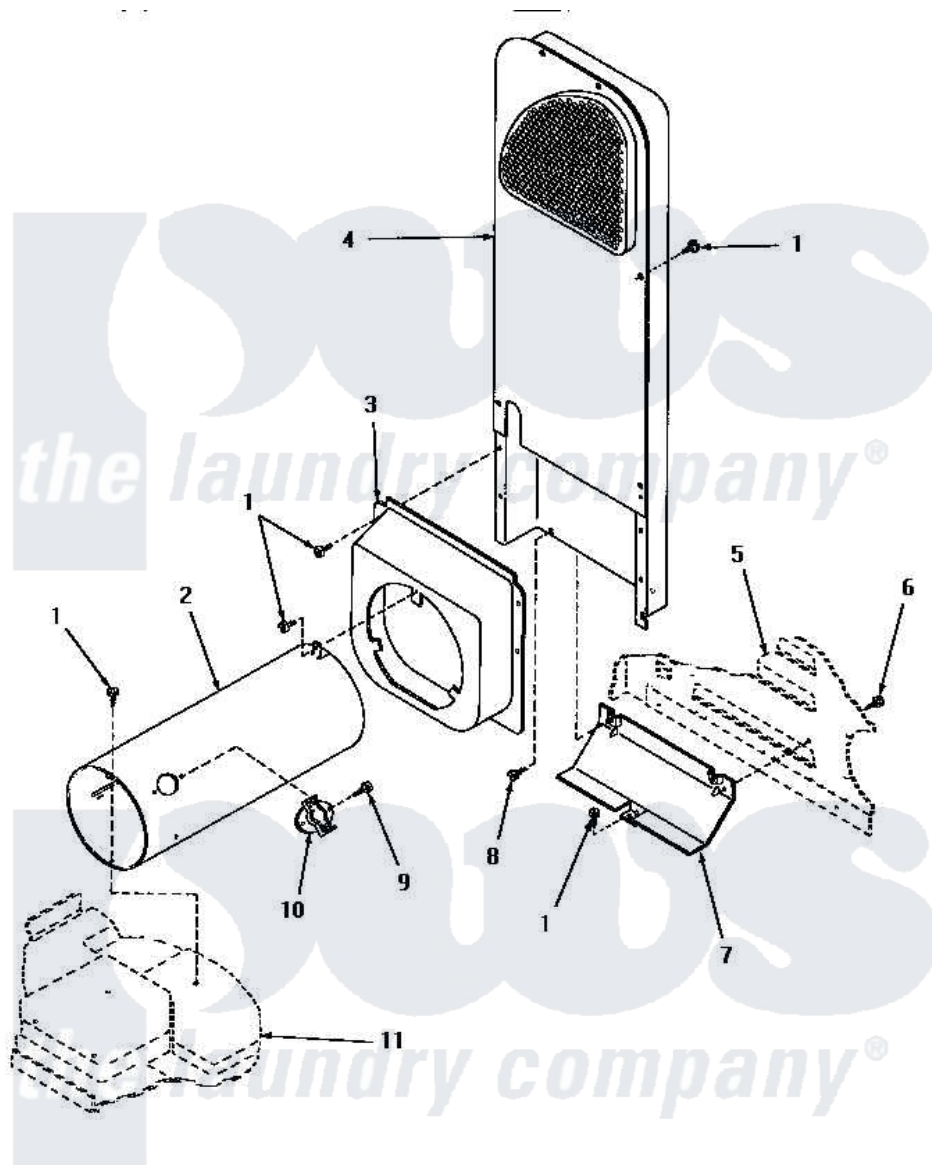

Amana HG2260 10 - HEATER BOX

HEATER BOX (Gas Models)

Amana [Residential Amana HG2260 Washer Parts](#) Parts Diagram 10 - HEATER BOX

[Click on the part number to view part](#)

Item	Original Part Number	Replaced By	Status	Part Description
1	56264	27001200		Screw
2	56240	08013801		Bracket
3	56237	510101		Shroud Heat Duct
4	56029	503605		Assembly, Heater Duct
5	Y00000000		Not Available	SEE NOTE CABINET
6	25723	27001200		Screw
7	58048		Not Available	HEAT SHIELD
8	51780	3390631		Screw, 10-16 X 3/8
9	23222	3177991		Screw
10	58366	489P3		Limit Thermostat
11	Y00000000		Not Available	SEE NOTE BASE