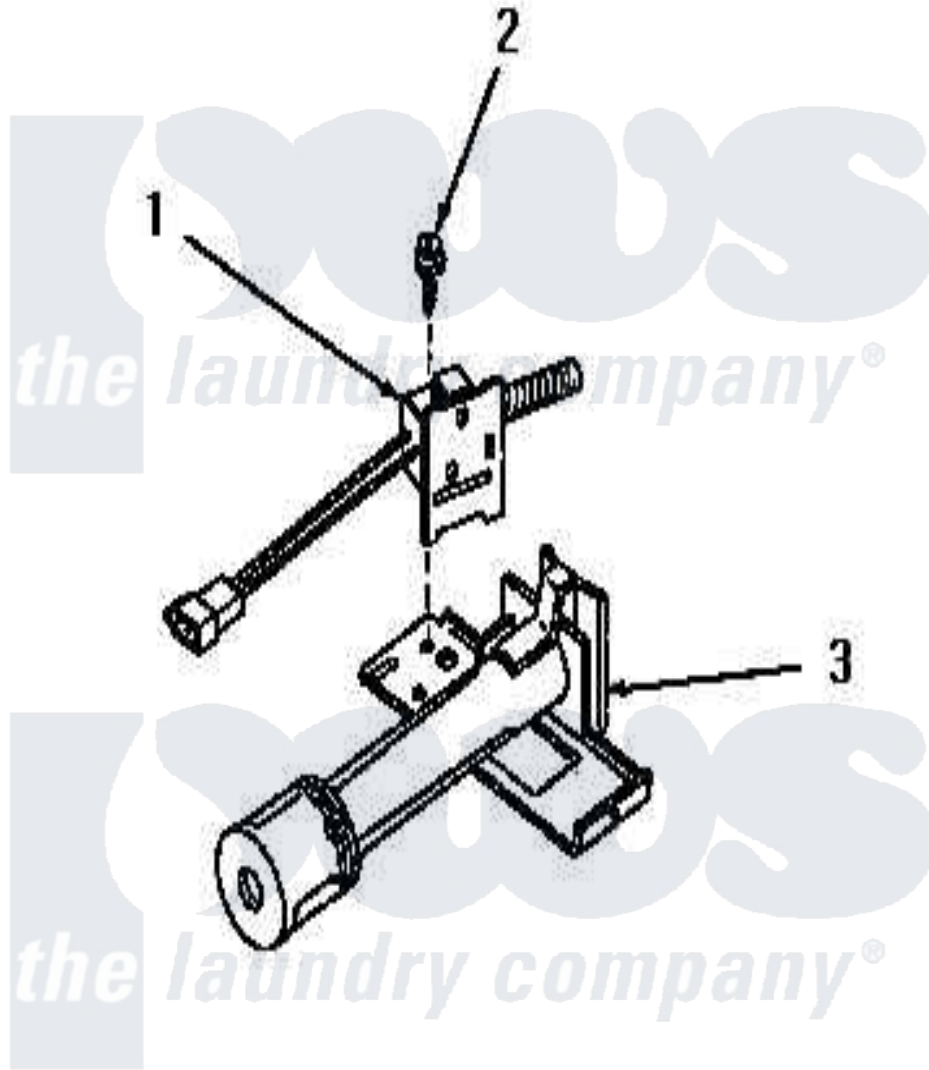

# Amana HG2260 11 - IGNITER (CHANGE)

Amana [Residential Amana HG2260 Washer Parts](#) Parts Diagram 11 - IGNITER (CHANGE)  
Click on the part number to view part

Item	Original Part Number	Replaced By	Status	Part Description
1	58823	<a href="#">37001308</a>		Ignitor
2	<a href="#">56693</a>			Screw, No.6-20 x. 44/.41 In
3	Y0000000		Not Available	SEE NOTE BURNER TUBE ASSEMBLY