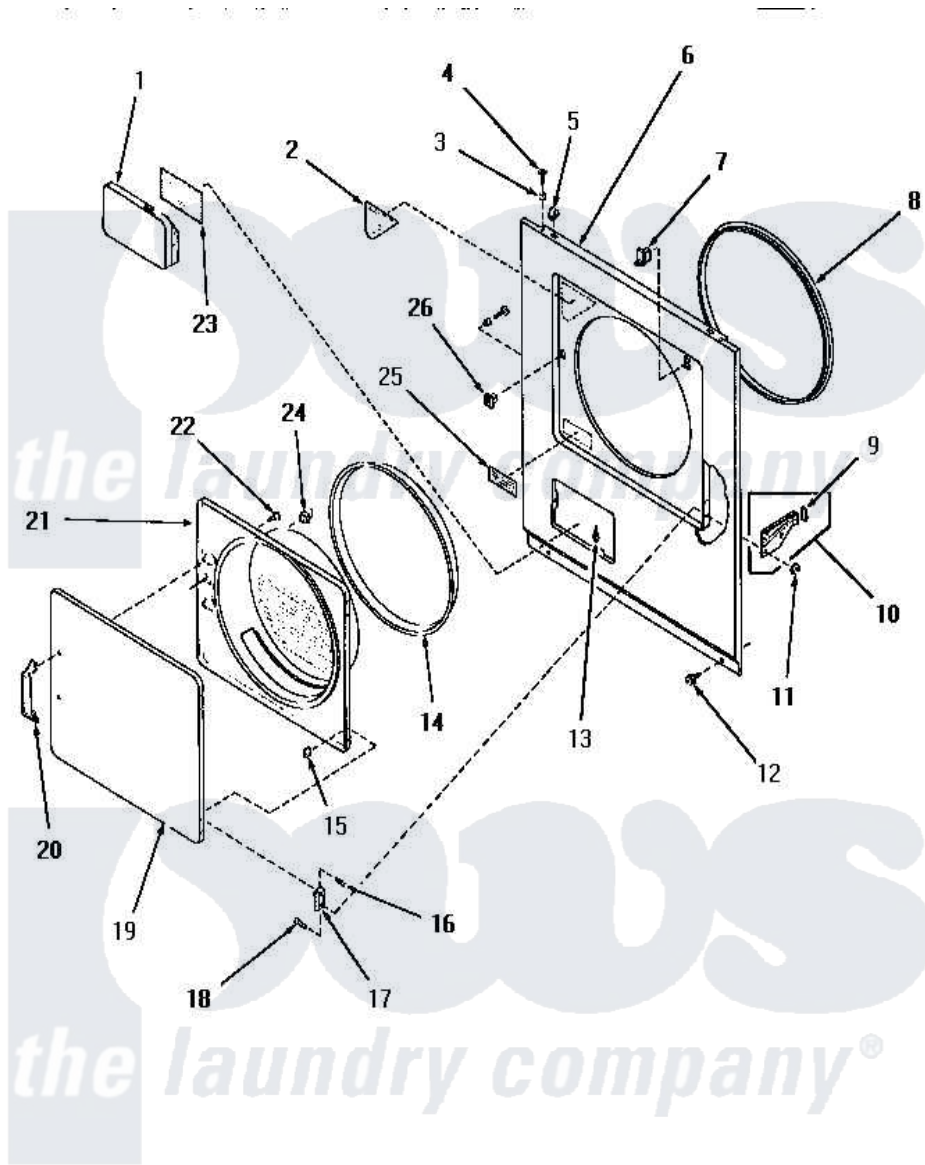

# Amana HG2260 12 - LOADING DOOR, FRONT PANEL & SEALS

## LOADING DOOR, FRONT PANEL AND SEALS

Amana [Residential Amana HG2260 Washer Parts](#) Parts Diagram 12 - LOADING DOOR, FRONT PANEL & SEALS  
 Click on the part number to view part

Item	Original Part Number	Replaced By	Status	Part Description
1	56535W	<a href="#">60795W</a>		Door, Access
"	56162A		Not Available	ACCESS DOOR, AVOCADO
"	56162H		Not Available	ACCESS DOOR, HARVEST GOLD
"	56162K		Not Available	ACCESS DOOR, COFFEE
"	56162L		Not Available	DOOR,ACCESS
"	56162W		Not Available	ACCESS DOOR, WHITE
"	56535A		Not Available	ACCESS DOOR, AVOCADO
"	56535L		Not Available	ACCESS DOOR, L
"	57446A		Not Available	ACCESS DOOR, AVOCADO
"	57446H		Not Available	DOOR, ACCESS (GOLD)
"	57446K		Not Available	ACCESS DOOR, COFFEE
"	57446L		Not Available	DOOR,ACCESS
"	57446W		Not Available	DOOR, ACCESS (WHITE)
"	56535K		Not Available	ACCESS DOOR, COFFEE
"	56535H		Not Available	ACCESS DOOR, HARVEST GOLD